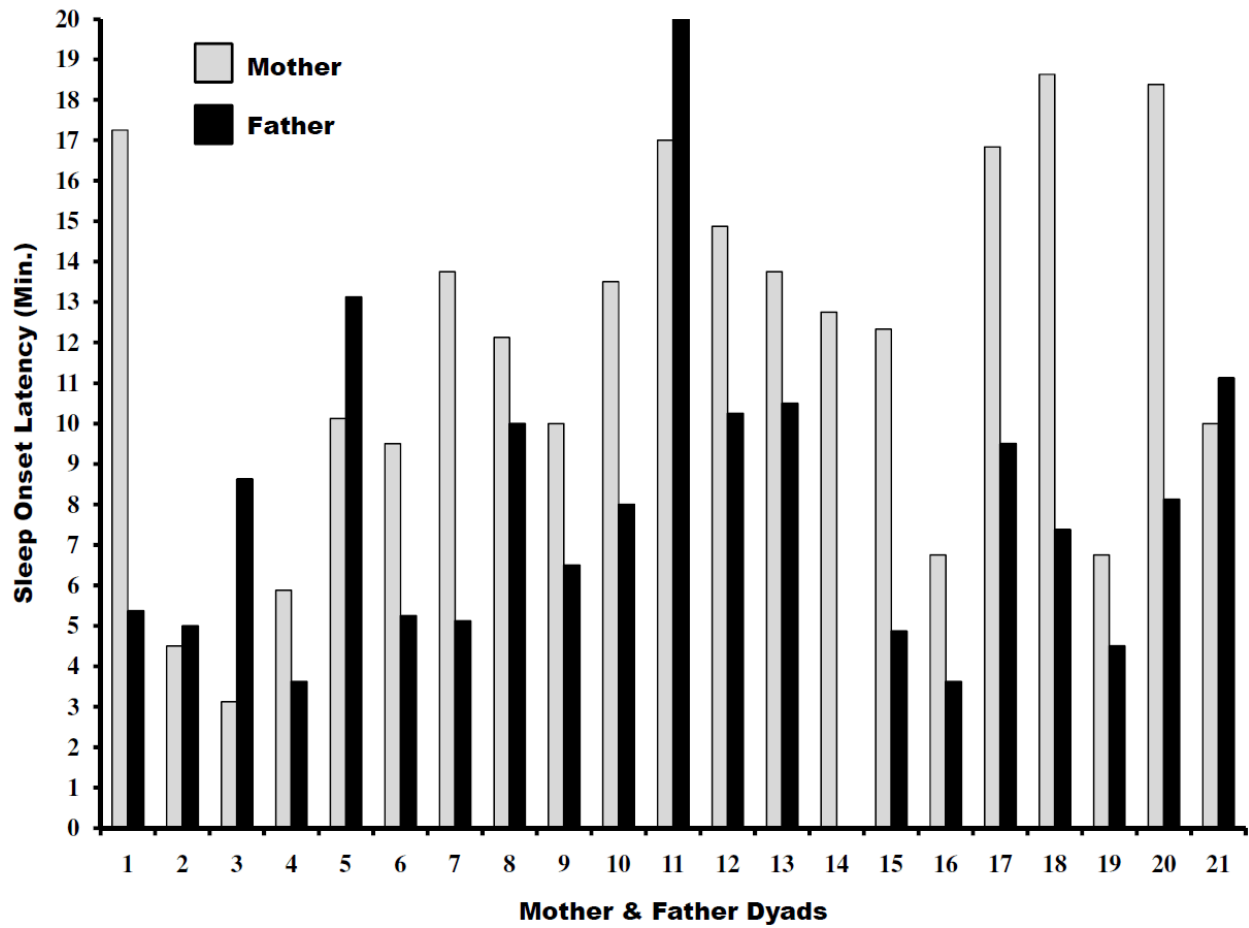

S1.

Note. Father from dyad #14 is missing his MSLT value as indicated in the Preliminary Analyses section.