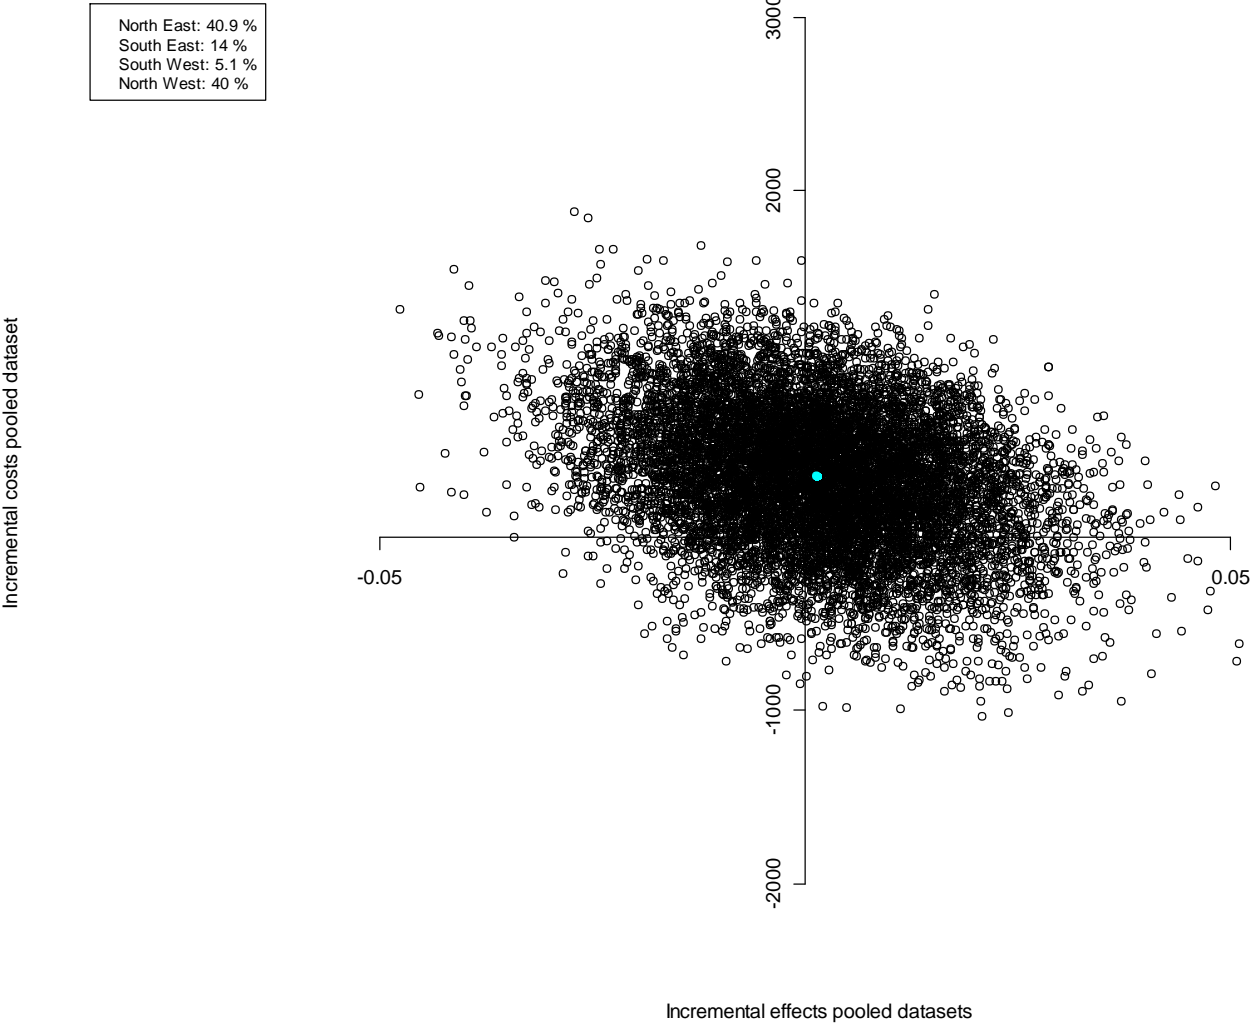

CE-plane phone vs control for body weight

CE-plane internet vs control for body weight

Cost utility-plane phone vs control for QALYs gained

Cost utility-plane internet vs control for QALYs gained