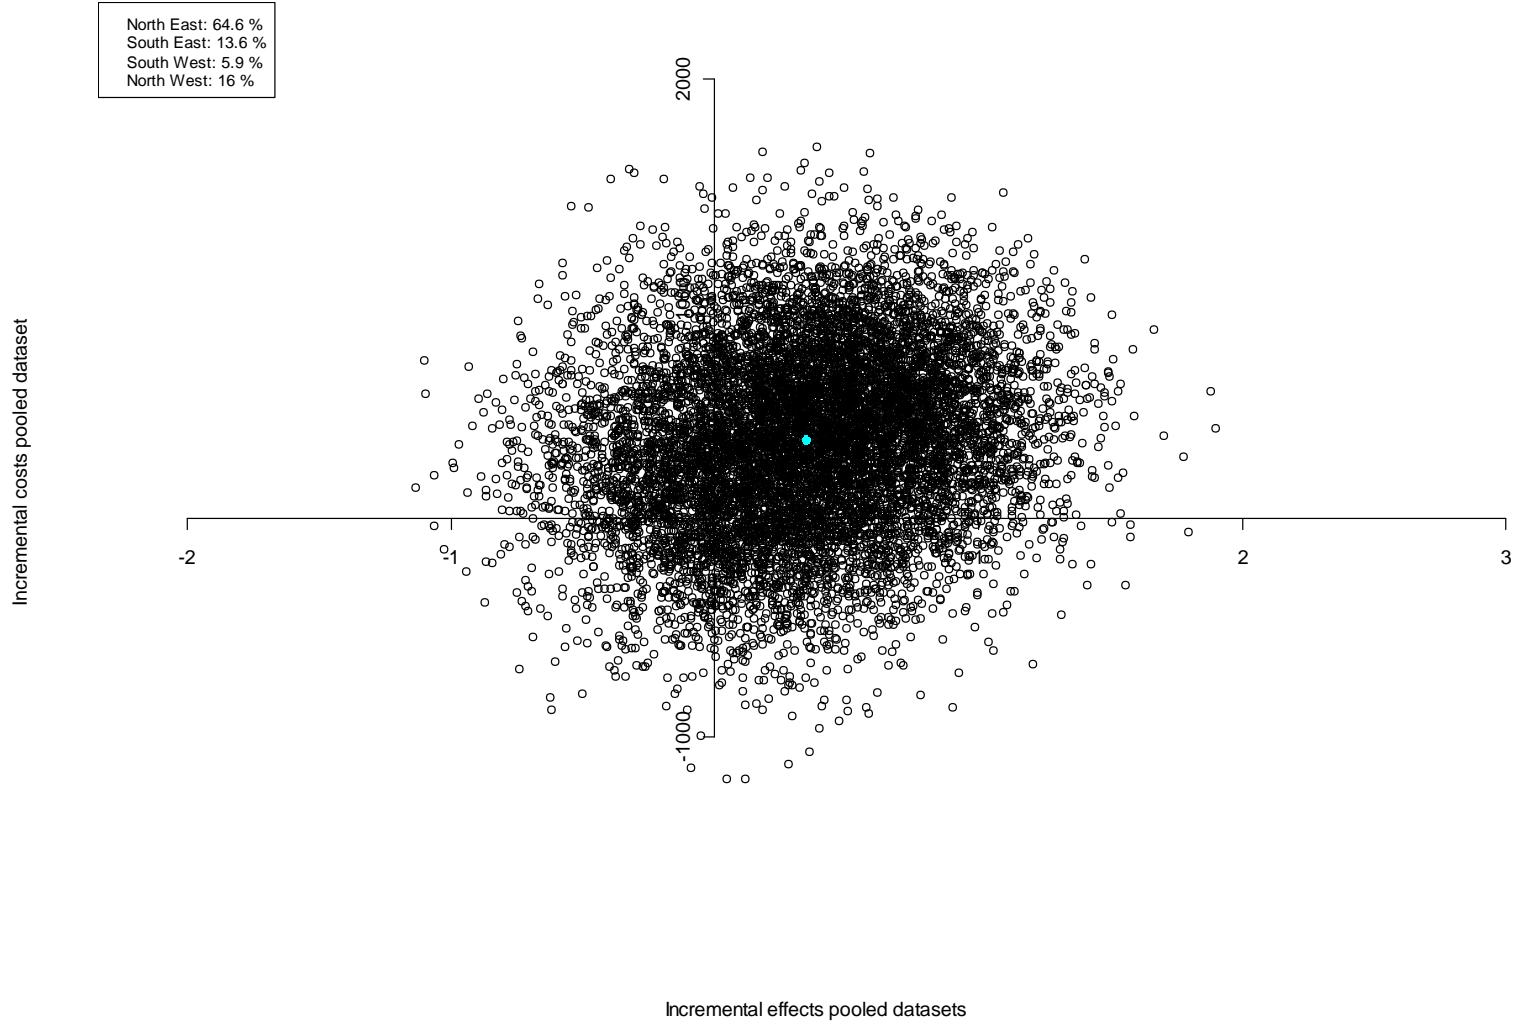

CE-plane phone vs control for body weight

CE-plane internet vs control for body weight

Cost utility-plane phone vs control for QALYs gained

Cost utility-plane internet vs control for QALYs gained