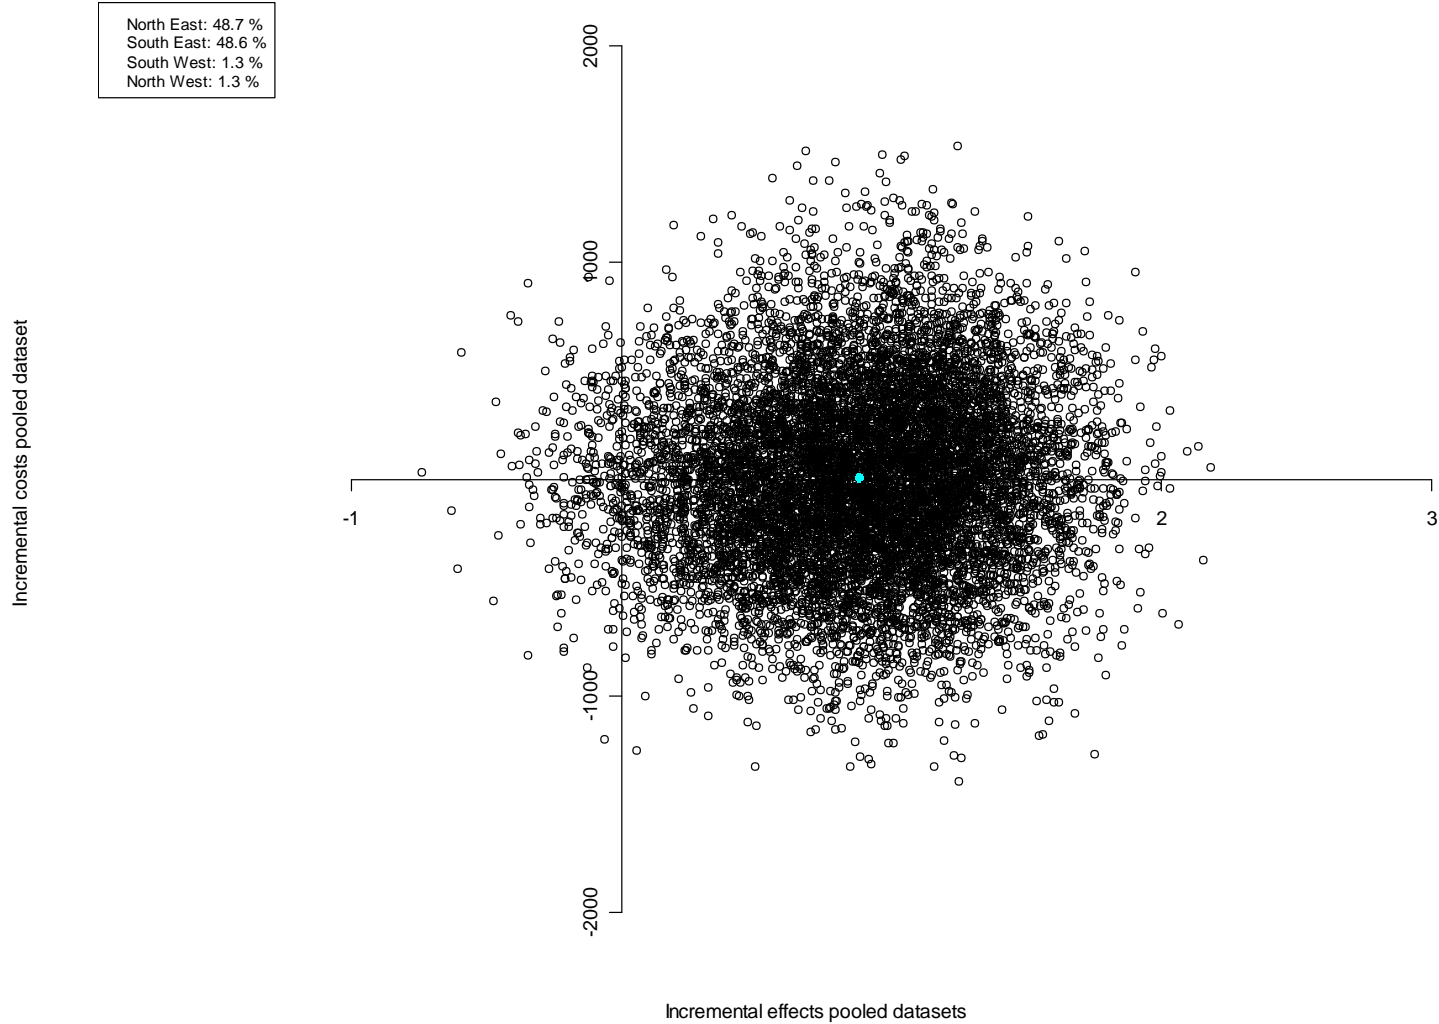

CE-plane phone vs control for body weight

CE-plane internet vs control for body weight

Cost utility-plane phone vs control for QALYs gained

Cost utility-plane internet vs control for QALYs gained