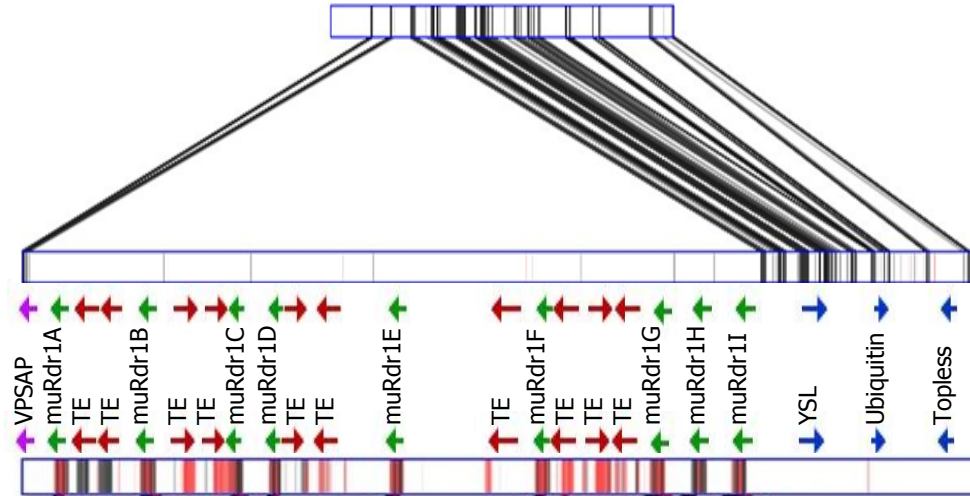

Apple: chr1: 35,200,000 bp to 35,294,999 bp

R. multiflora

Apple: chr15:41,166,396 bp to 41,719,891 bp

Additional file 3