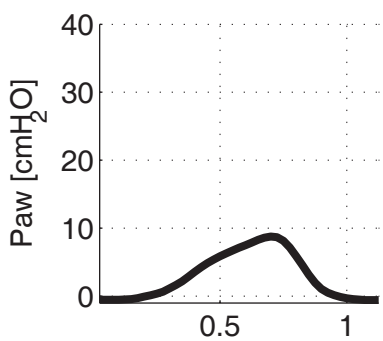

PEEP  
[cmH<sub>2</sub>O]

0

6

9

12

Healthy

Saline  
Lavage

Surfactant