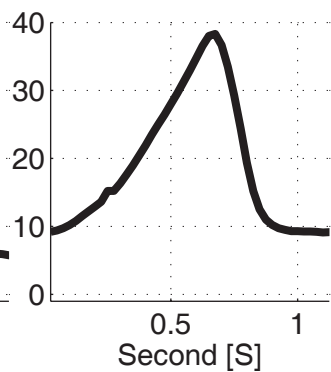

PEEP  
[cmH<sub>2</sub>O]

0

6

9

12

Healthy

Saline  
Lavage

Surfactant