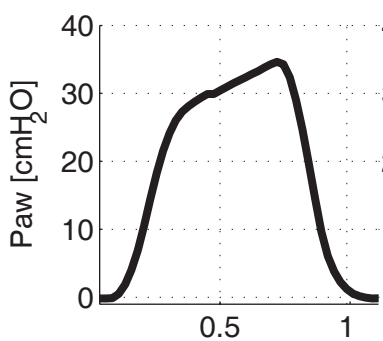

PEEP  
[cmH<sub>2</sub>O]

0

6

9

12

Healthy

Saline  
Lavage

Surfactant