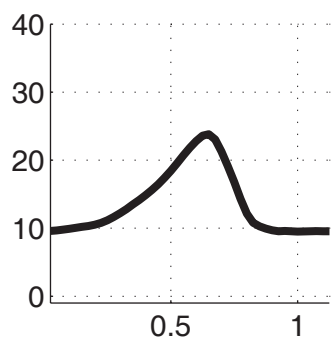

PEEP  
[cmH<sub>2</sub>O]

0

6

9

12

Healthy

Saline  
Lavage

Surfactant