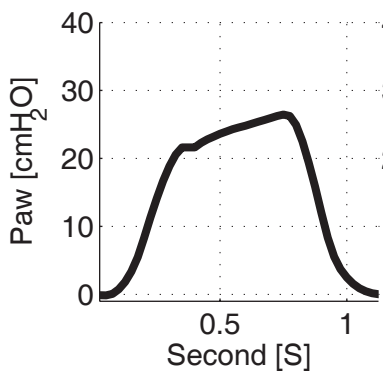

PEEP  
[cmH<sub>2</sub>O]

0

6

9

12

Healthy

Saline  
Lavage

Surfactant