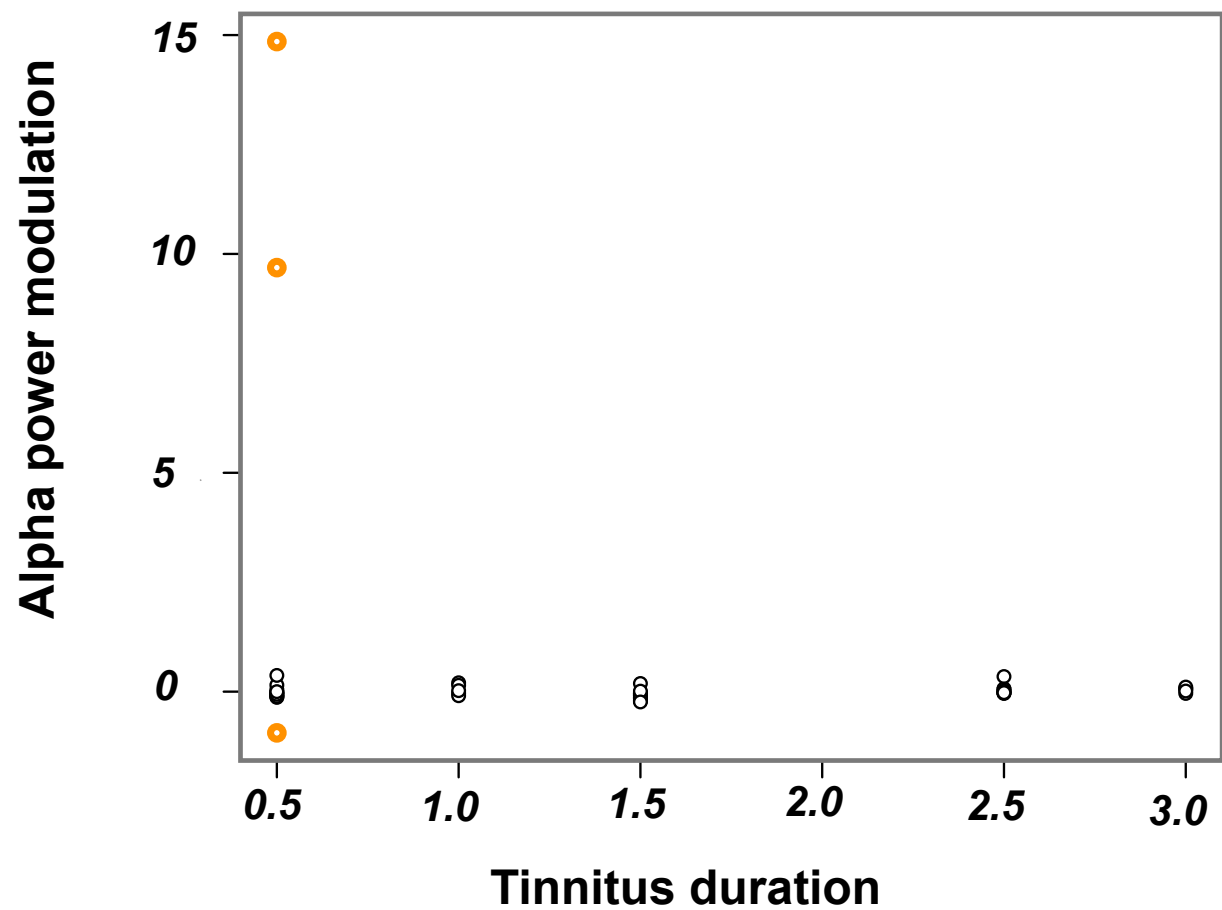

Boxplot distribution for the different TMS protocols

○ symbol for outliers

Relation between tinnitus duration and alpha power modulation