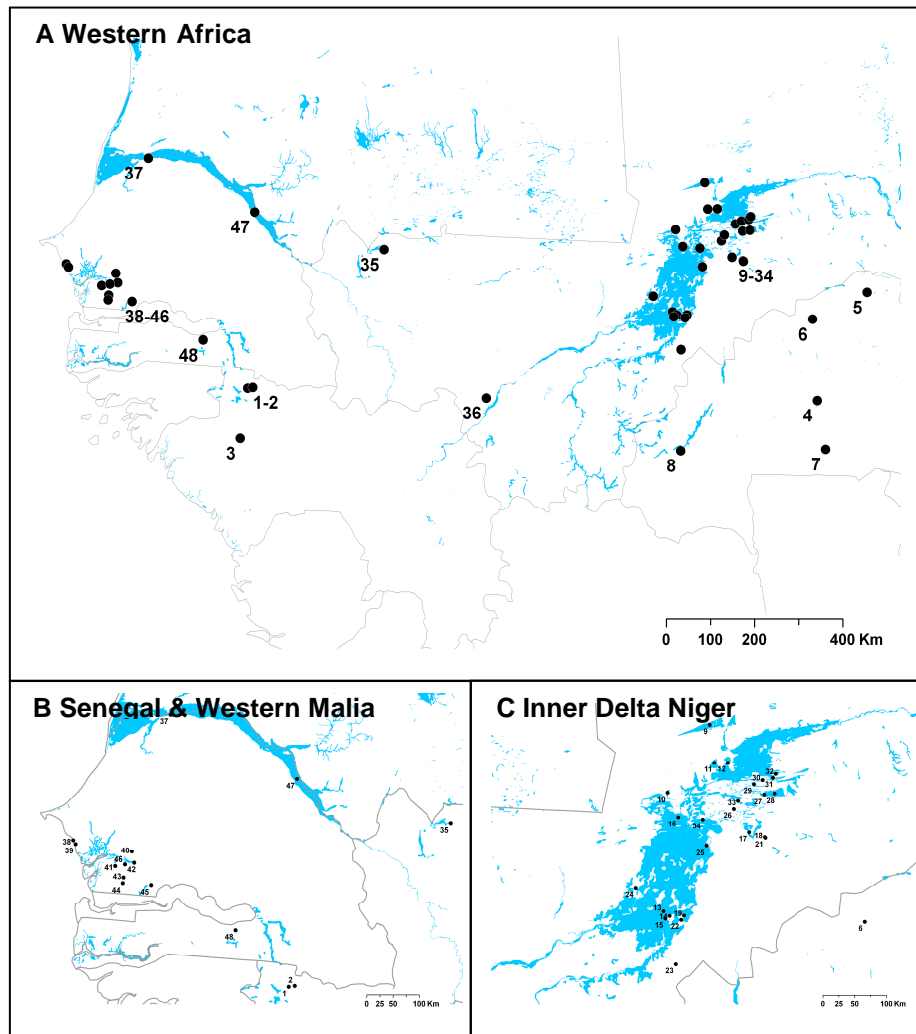

Figure S5. Known locations of Eurasian Turtle Doves in Western Africa during autumn and winter.

Data are synthesized from the following sources: **a)** Morel G, Morel M (1988) *Alauda* 56, **b)** Morel G (1987) *Malimbus* 9, **c)** Girard O – ONCFS *unpublished data*, **d)** Boutin J.-M., Girard O – ONCFS *unpublished data*, **e)** Jarry G (1994) *Statut et Biologie de la Tourterelle des Bois. Rapport interne CRBPO, Paris*, **f)** Jarry G, Baillon F (1991) *Hivernage de la Tourterelle des Bois (Streptopelia turtur) au Sénégal : Étude d'une Population dans la Région de Nianing. Rapport interne CRBPO, Paris*. When available, the date and number of birds seen (*in italics*) are given. Observations from **d** and **e** were recorded during field surveys dedicated to waterbirds censuses. Note that all observations do not distinguish between the two subspecies (i.e. *S. t. turtur* and *S. t. arenicola*). For some observations, coordinates were derived from location names cited in the original text. Inland waters are shown in blue (data downloaded at: <http://www.diva-gis.org>).

Guinea . – 1) 19 Jan 1987 (*small groups*)^a, 2) 21 Jan 1987^a, 3) 26 Jan 1987^a,

Burkina Faso . – 4) 8 Nov-6 May (*small groups of 10*)^b, 5) Oct 1986 (*100 000*)^b, 6) Apr 1983 (*1000*)^b, 7) Jan 1983^b, 8) Jan 1983^b,

Senegal . – 37)^e, 38) 27 Feb 1992 (*20 000*)^e, 39) 23 Feb 1990 (*50 000*)^f, 40) 1992^e, 41) Jan 1994^e, 42) 07 Mar 1994 (*55 000*)^e, 43)^e, 44) (*3 000*)^e, 45) 25 Mar 1994 (*566 000*)^e, 46)^e, 47)^e, 48)^e.