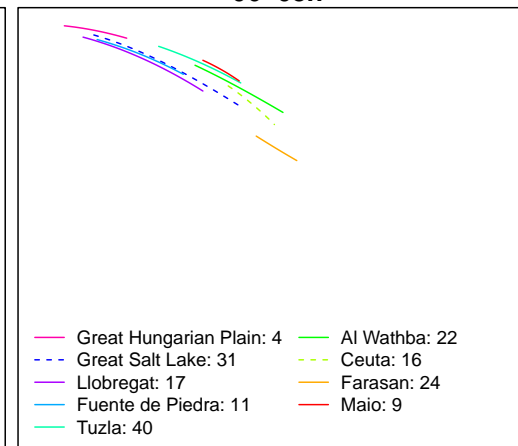

A**00–02h****02–04h****04–06h****06–08h****08–10h****10–12h****12–14h****14–16h****16–18h****18–20h****20–22h****22–24h****Temperature (°C)**

B**00–02h****02–04h****04–06h****06–08h****08–10h****10–12h****12–14h****14–16h****16–18h****18–20h****20–22h****22–24h**

Temperature (°C)