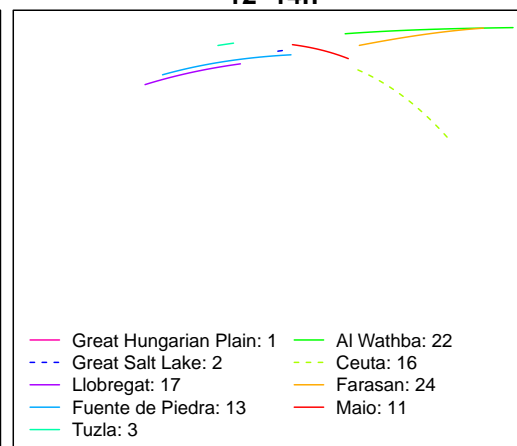

A**00–02h****02–04h****04–06h****06–08h****08–10h****10–12h****12–14h****14–16h****16–18h****18–20h****20–22h****22–24h****Temperature (°C)**

B**00–02h****02–04h****04–06h****06–08h****08–10h****10–12h****12–14h****14–16h****16–18h****18–20h****20–22h****22–24h**

Temperature (°C)