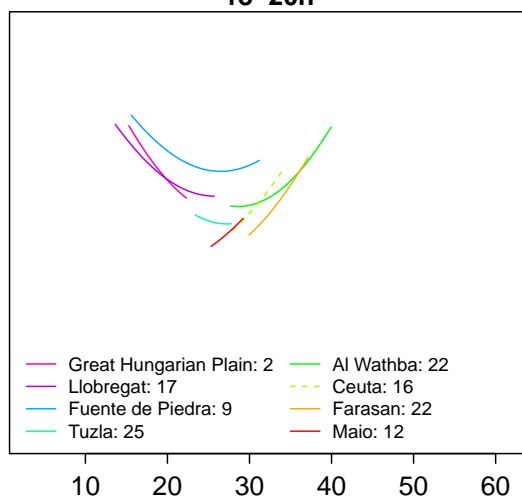

A**00–02h****02–04h****04–06h****06–08h****08–10h****10–12h****12–14h****14–16h****16–18h****18–20h****20–22h****22–24h****Temperature (°C)**

B**00–02h****02–04h****04–06h****06–08h****08–10h****10–12h****12–14h****14–16h****16–18h****18–20h****20–22h****22–24h**

Temperature (°C)