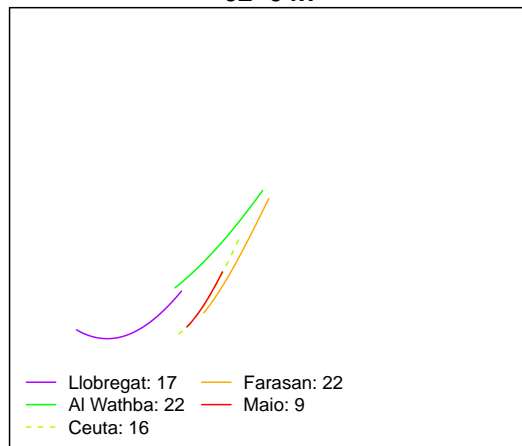

A**00–02h****02–04h****04–06h****06–08h****08–10h****10–12h****12–14h****14–16h****16–18h****18–20h****20–22h****22–24h****Temperature (°C)**

B**00–02h****02–04h****04–06h****06–08h****08–10h****10–12h****12–14h****14–16h****16–18h****18–20h****20–22h****22–24h**

Temperature (°C)