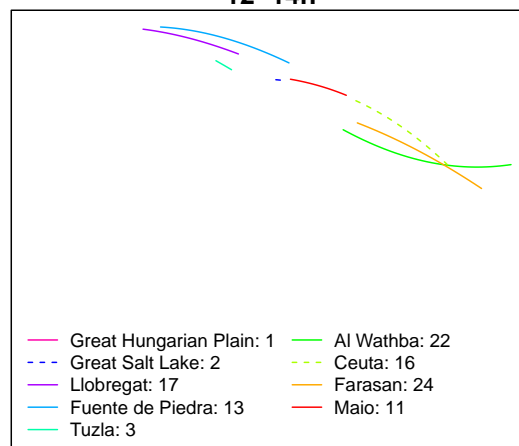

A**00–02h****02–04h****04–06h****06–08h****08–10h****10–12h****12–14h****14–16h****16–18h****18–20h****20–22h****22–24h****Temperature (°C)**

B**00–02h****02–04h****04–06h****06–08h****08–10h****10–12h****12–14h****14–16h****16–18h****18–20h****20–22h****22–24h**

Temperature (°C)