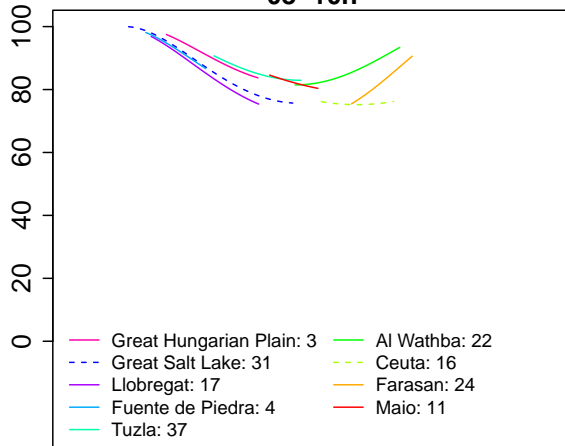

A**00–02h****02–04h****04–06h****06–08h****08–10h****10–12h****12–14h****14–16h****16–18h****18–20h****20–22h****22–24h****Temperature (°C)**

B**00–02h****02–04h****04–06h****06–08h****08–10h****10–12h****12–14h****14–16h****16–18h****18–20h****20–22h****22–24h**

Temperature (°C)