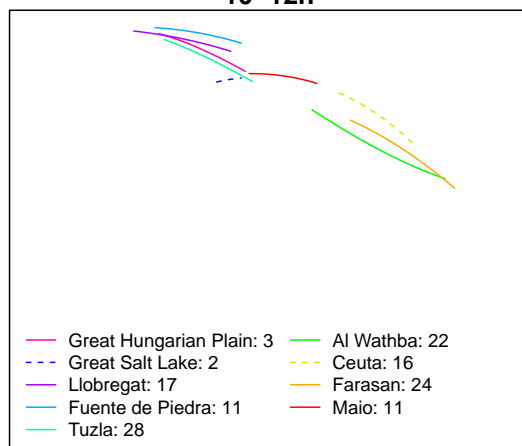

A**00–02h****02–04h****04–06h****06–08h****08–10h****10–12h****12–14h****14–16h****16–18h****18–20h****20–22h****22–24h****Temperature (°C)**

B**00–02h****02–04h****04–06h****06–08h****08–10h****10–12h****12–14h****14–16h****16–18h****18–20h****20–22h****22–24h**

Temperature (°C)