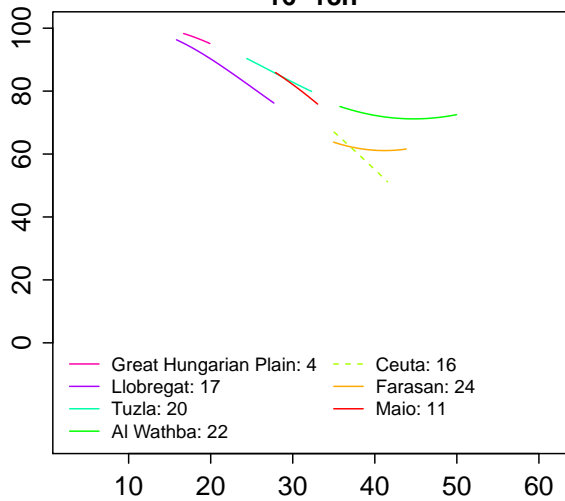

A**00–02h****02–04h****04–06h****06–08h****08–10h****10–12h****12–14h****14–16h****16–18h****18–20h****20–22h****22–24h****Temperature (°C)**

B**00–02h****02–04h****04–06h****06–08h****08–10h****10–12h****12–14h****14–16h****16–18h****18–20h****20–22h****22–24h**

Temperature (°C)