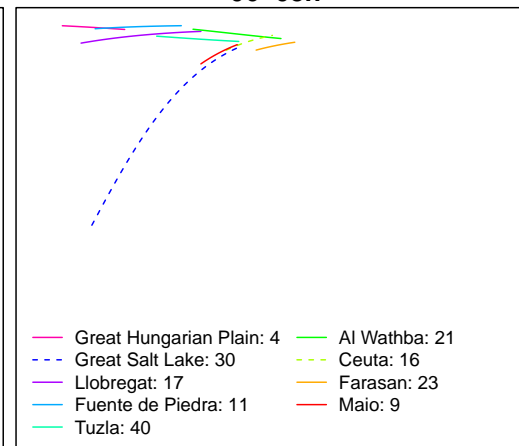

A**00–02h****02–04h****04–06h****06–08h****08–10h****10–12h****12–14h****14–16h****16–18h****18–20h****20–22h****22–24h****Temperature (°C)**

B**00–02h****02–04h****04–06h****06–08h****08–10h****10–12h****12–14h****14–16h****16–18h****18–20h****20–22h****22–24h**

Temperature (°C)