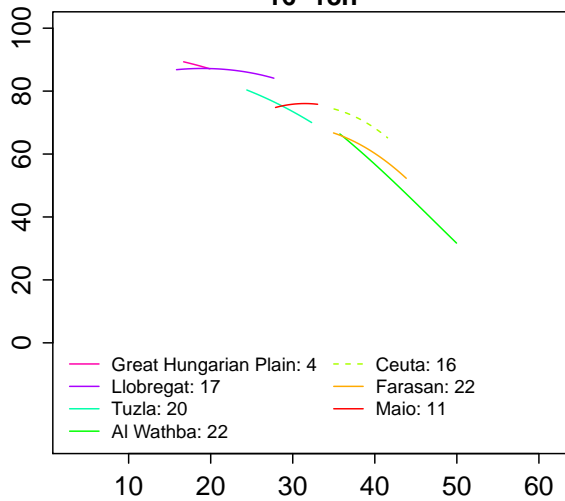

A**00–02h****02–04h****04–06h****06–08h****08–10h****10–12h****12–14h****14–16h****16–18h****18–20h****20–22h****22–24h****Temperature (°C)**

B**00–02h****02–04h****04–06h****06–08h****08–10h****10–12h****12–14h****14–16h****16–18h****18–20h****20–22h****22–24h**

Temperature (°C)