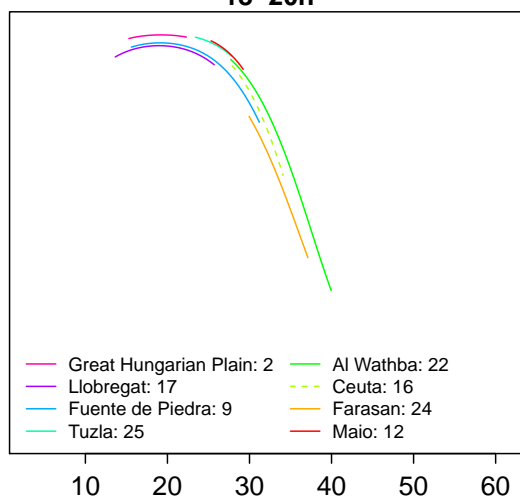

A**00–02h****02–04h****04–06h****06–08h****08–10h****10–12h****12–14h****14–16h****16–18h****18–20h****20–22h****22–24h****Temperature (°C)**

B**00–02h****02–04h****04–06h****06–08h****08–10h****10–12h****12–14h****14–16h****16–18h****18–20h****20–22h****22–24h**

Temperature (°C)