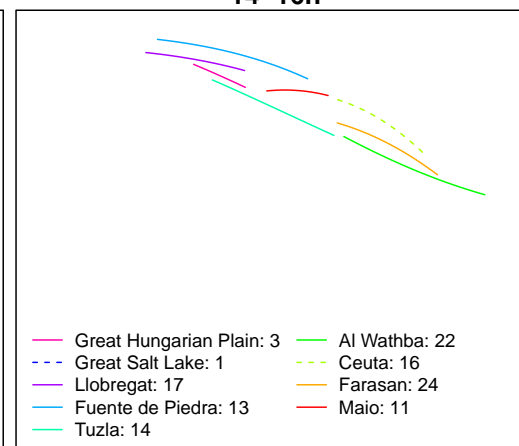

A**00–02h****02–04h****04–06h****06–08h****08–10h****10–12h****12–14h****14–16h****16–18h****18–20h****20–22h****22–24h****Temperature (°C)**

B**00–02h****02–04h****04–06h****06–08h****08–10h****10–12h****12–14h****14–16h****16–18h****18–20h****20–22h****22–24h**

Temperature (°C)