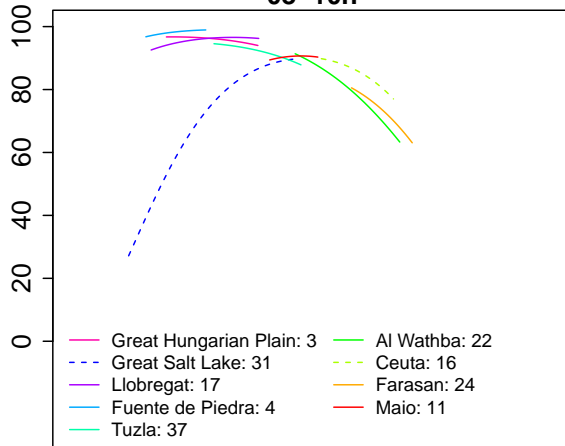

A**00–02h****02–04h****04–06h****06–08h****08–10h****10–12h****12–14h****14–16h****16–18h****18–20h****20–22h****22–24h****Temperature (°C)**

B**00–02h****02–04h****04–06h****06–08h****08–10h****10–12h****12–14h****14–16h****16–18h****18–20h****20–22h****22–24h**

Temperature (°C)