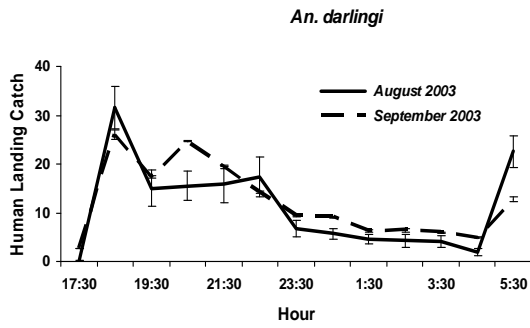

Additional file 2 Mean (\pm SE) monthly human landing catch for *An. darlingi*, *An. marajoara* and *An. nuneztovari* in São Raimundo

Additional file 2 (cont) Mean (\pm SE) monthly human landing catch for *An. darlingi*, *An. marajoara* and *An. nuneztovari* in São Raimundo