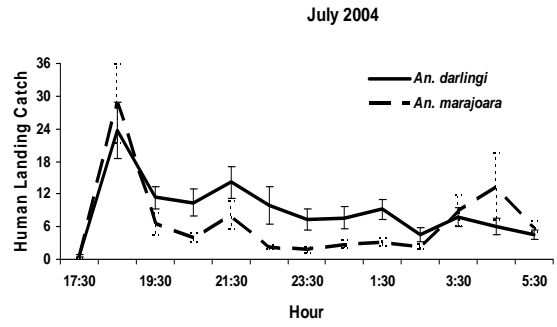

Additional file 2 Mean (\pm SE) monthly human landing catch for *An. darlingi*, *An. marajoara* and *An. nuneztovari* in São Raimundo

Additional file 2 (cont) Mean (\pm SE) monthly human landing catch for *An. darlingi*, *An. marajoara* and *An. nuneztovari* in São Raimundo