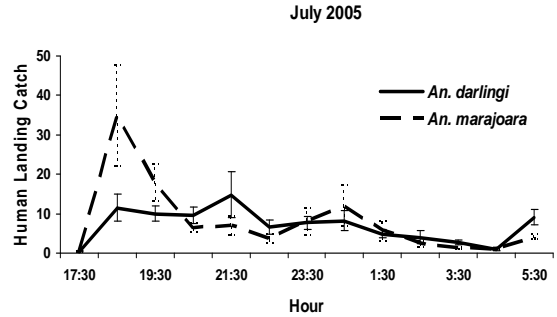

Additional file 2 Mean (\pm SE) monthly human landing catch for *An. darlingi*, *An. marajoara* and *An. nuneztovari* in São Raimundo

Additional file 2 (cont) Mean (\pm SE) monthly human landing catch for *An. darlingi*, *An. marajoara* and *An. nuneztovari* in São Raimundo