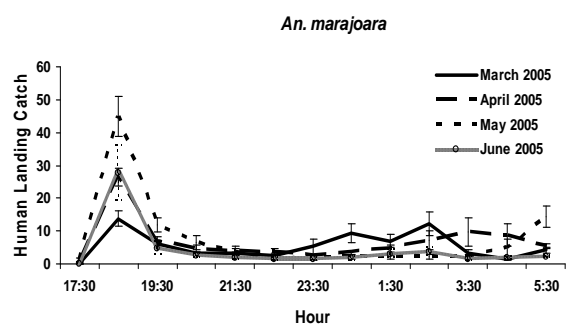

Additional file 2 Mean (\pm SE) monthly human landing catch for *An. darlingi*, *An. marajoara* and *An. nuneztovari* in São Raimundo

Additional file 2 (cont) Mean (\pm SE) monthly human landing catch for *An. darlingi*, *An. marajoara* and *An. nuneztovari* in São Raimundo