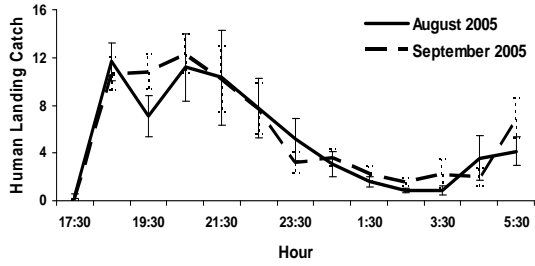

Additional file 2 (cont) Mean ($\pm$ SE) monthly human landing catch for *An. darlingi*, *An. marajoara* and *An. nuneztovari* in São Raimundo

---

An. darlingi