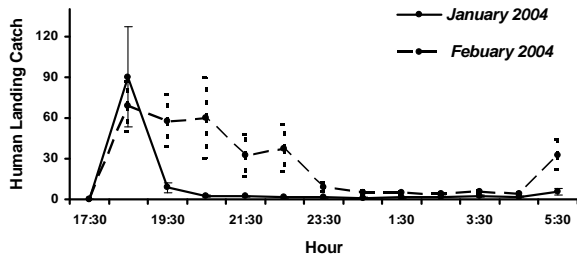

An. nuneztovari