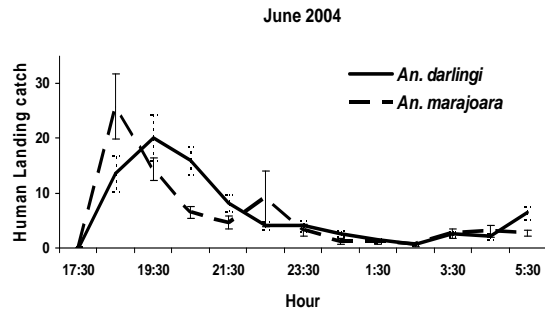

Additional file 2 Mean (\pm SE) monthly human landing catch for *An. darlingi*, *An. marajoara* and *An. nuneztovari* in São Raimundo

Additional file 2 (cont) Mean (\pm SE) monthly human landing catch for *An. darlingi*, *An. marajoara* and *An. nuneztovari* in São Raimundo