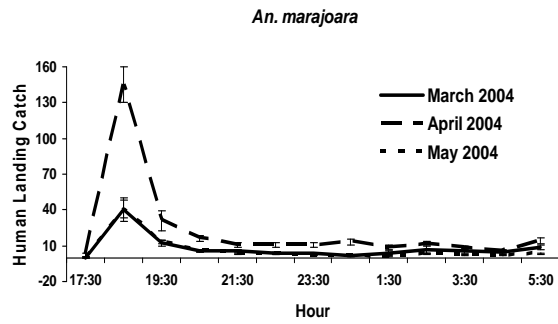

Additional file 2 Mean (\pm SE) monthly human landing catch for *An. darlingi*, *An. marajoara* and *An. nuneztovari* in São Raimundo

Additional file 2 (cont) Mean (\pm SE) monthly human landing catch for *An. darlingi*, *An. marajoara* and *An. nuneztovari* in São Raimundo