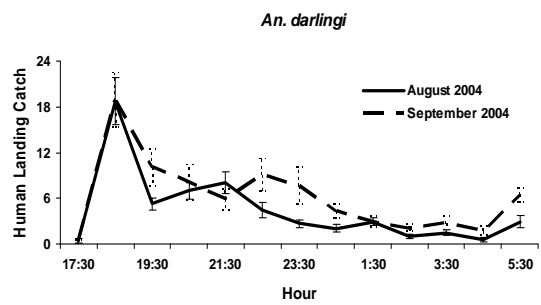

Additional file 2 Mean (\pm SE) monthly human landing catch for *An. darlingi*, *An. marajoara* and *An. nuneztovari* in São Raimundo

Additional file 2 (cont) Mean (\pm SE) monthly human landing catch for *An. darlingi*, *An. marajoara* and *An. nuneztovari* in São Raimundo