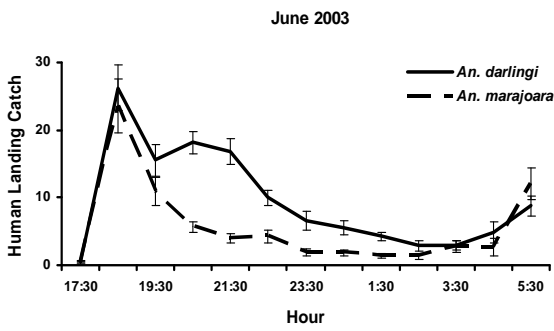

Additional file 2 Mean (\pm SE) monthly human landing catch for *An. darlingi*, *An. marajoara* and *An. nuneztovari* in São Raimundo

Additional file 2 (cont) Mean (\pm SE) monthly human landing catch for *An. darlingi*, *An. marajoara* and *An. nuneztovari* in São Raimundo