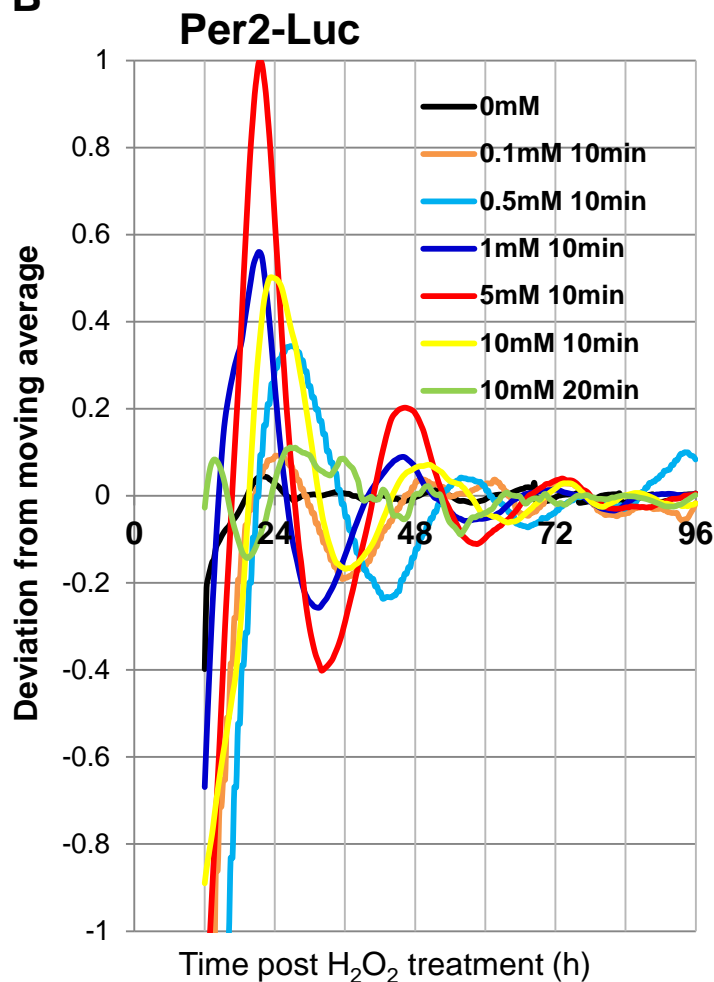

A**B****C**

	survival (1w)
(-)	++++
0.1mM 10m	++++
0.5mM 10m	+++
1mM 10m	+++
5mM 10m	+++
10mM 5m	+++
10mM 10m	+
10mM 20m	-