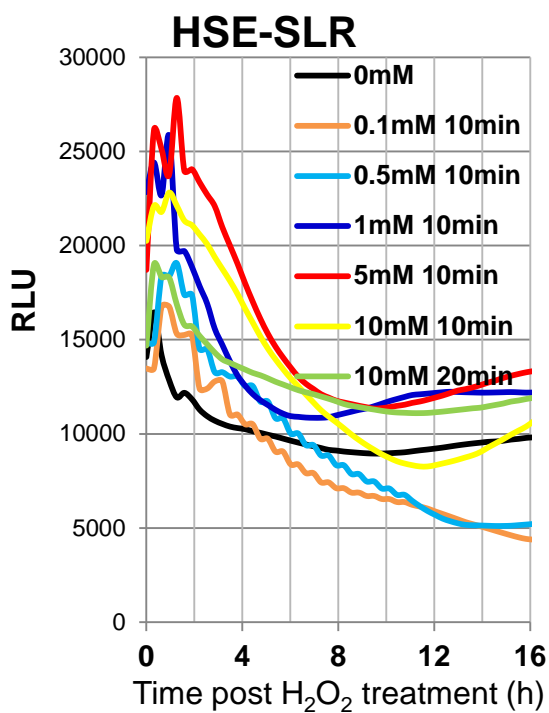

A**B****C**

	survival (1w)
(-)	++++
0.1mM 10m	++++
0.5mM 10m	+++
1mM 10m	+++
5mM 10m	+++
10mM 5m	+++
10mM 10m	+
10mM 20m	-