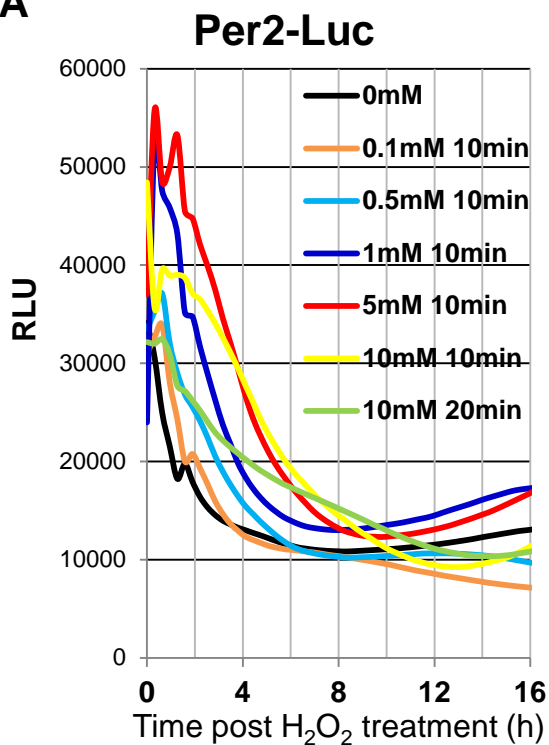

A**B****C**

	survival (1w)
(-)	++++
0.1mM 10m	++++
0.5mM 10m	+++
1mM 10m	+++
5mM 10m	+++
10mM 5m	+++
10mM 10m	+
10mM 20m	-