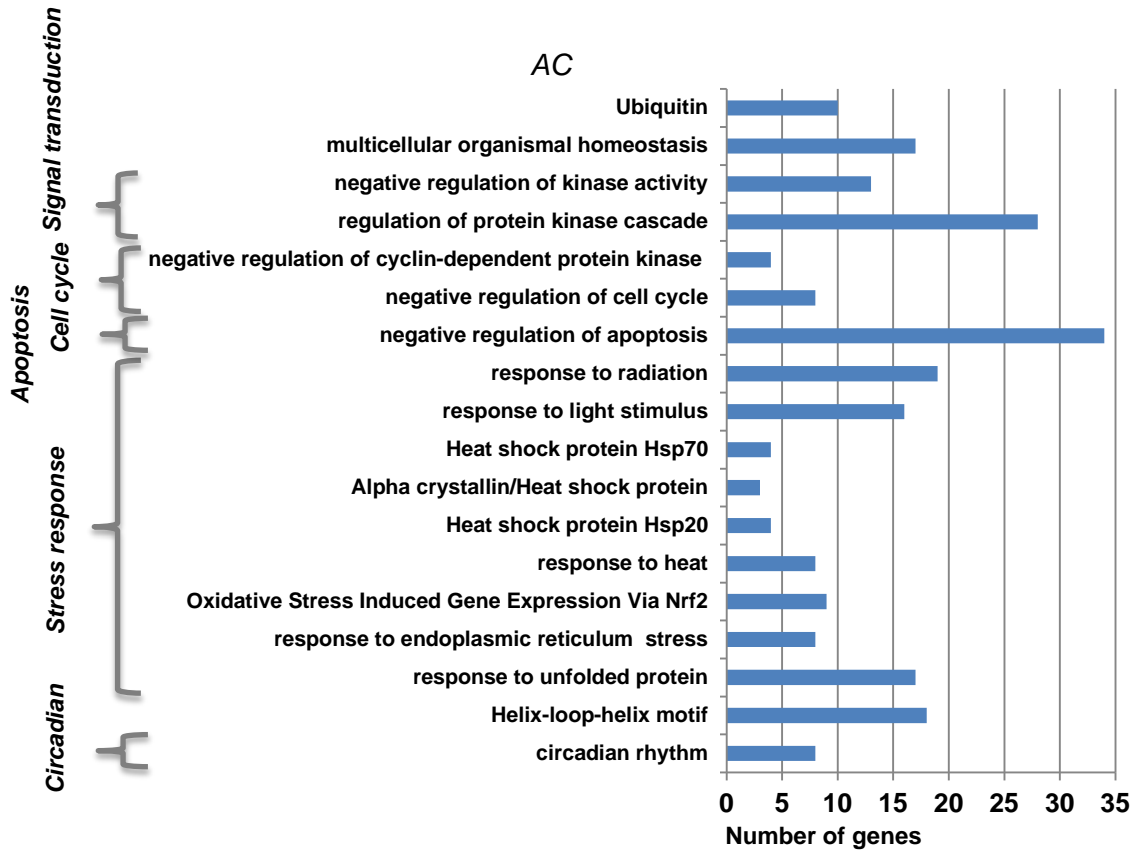

Up-regulated at 4h post cOS

A

B

Functional Category