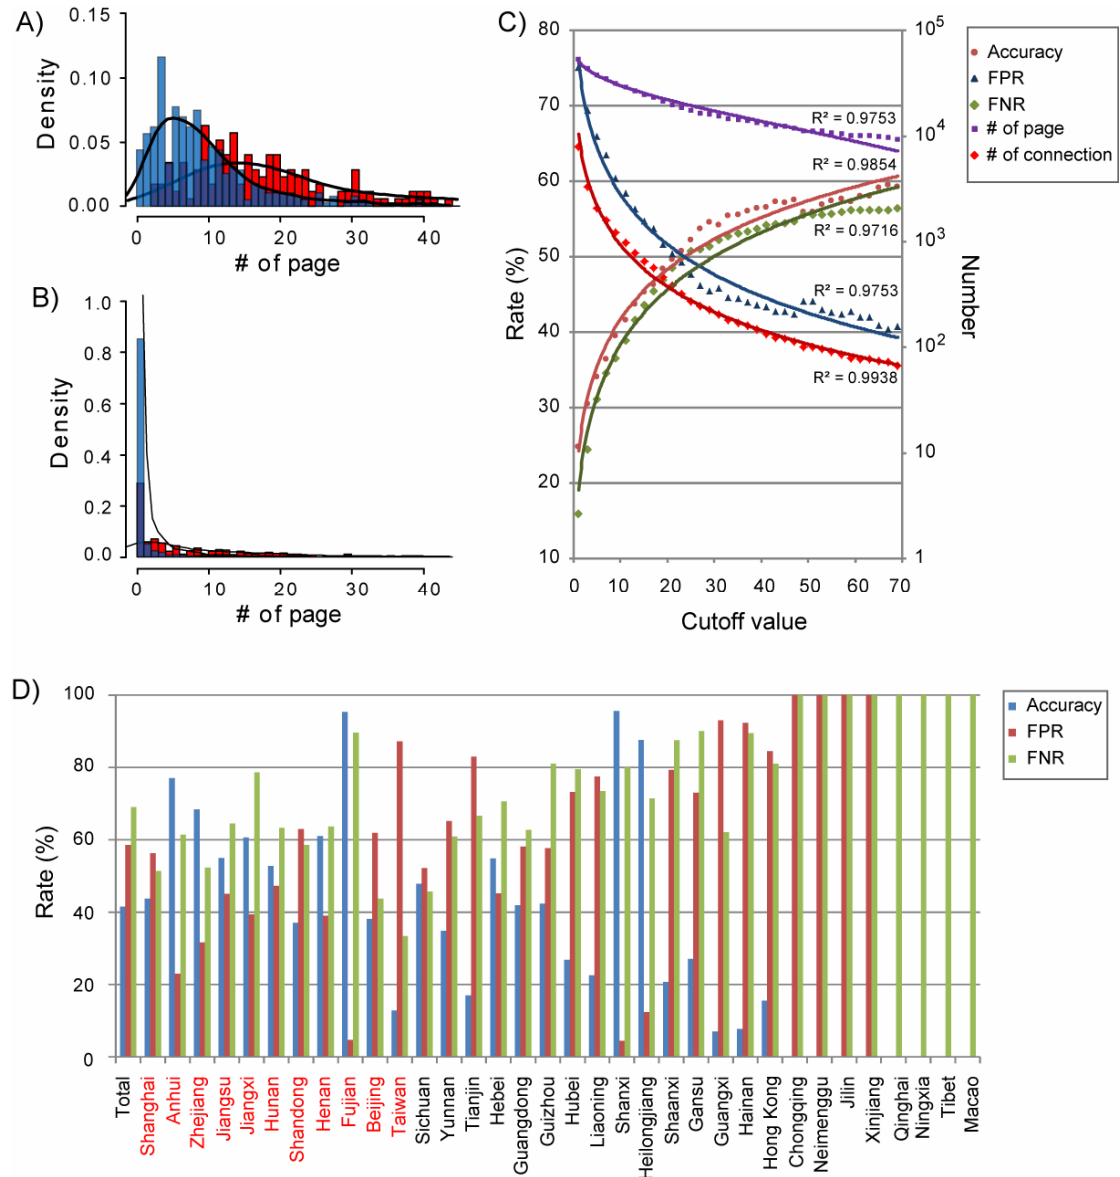

Supplementary information

Fig. S1

Cutoff selection for automatically searched information. Density distribution of Web page numbers obtained by focused crawler (A) for provinces and B) for cities. The blue bars represent the IC validated by CC. The red bars indicate the inconsistent numbers. (C) Distribution of Web page numbers, connections, accuracy ratio, FPR, and FNR according to cutoff values. D) Accuracy ratio, FPR, and FNR of each province under the selected cutoff value. The provinces in red indicate where infected patients were recorded.

Fig. S2

Comparison of IC and CC between two provinces. IC number is indicated by yellow to red according to the increasing number on the upper right of the figure. The green point indicates the CC-validated connections. For control, the highway mileage between the capital city for each pair is indicated on the lower left by a gray square. Taiwan and Hainan do not have road data with Mainland China.