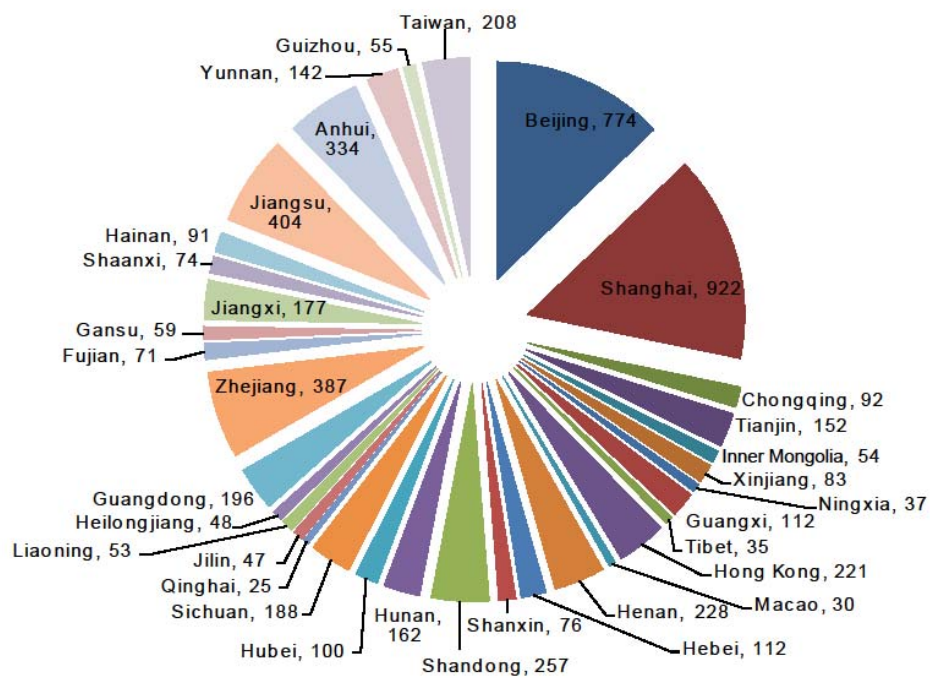

Fig. S2

Comparison of IC and CC between two provinces. IC number is indicated by yellow to red according to the increasing number on the upper right of the figure. The green point indicates the CC-validated connections. For control, the highway mileage between the capital city for each pair is indicated on the lower left by a gray square. Taiwan and Hainan do not have road data with Mainland China.