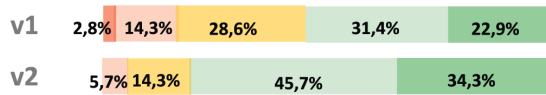

3) I thought the system was easy to use