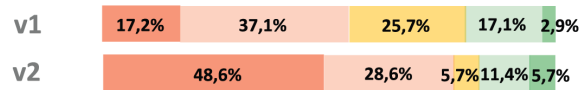

Strongly disagree **1 2 3 4 5** Strongly agree

v1 "Expand/Contract" Interface
v2 "At-a-glance" Interface

1) I think that I would like to use this system frequently

2) I found the system unnecessarily complex