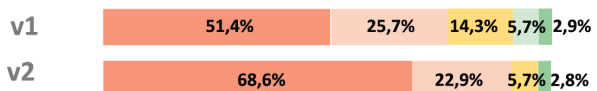

4) I think that I would need the support of a technical person to be able to use this system