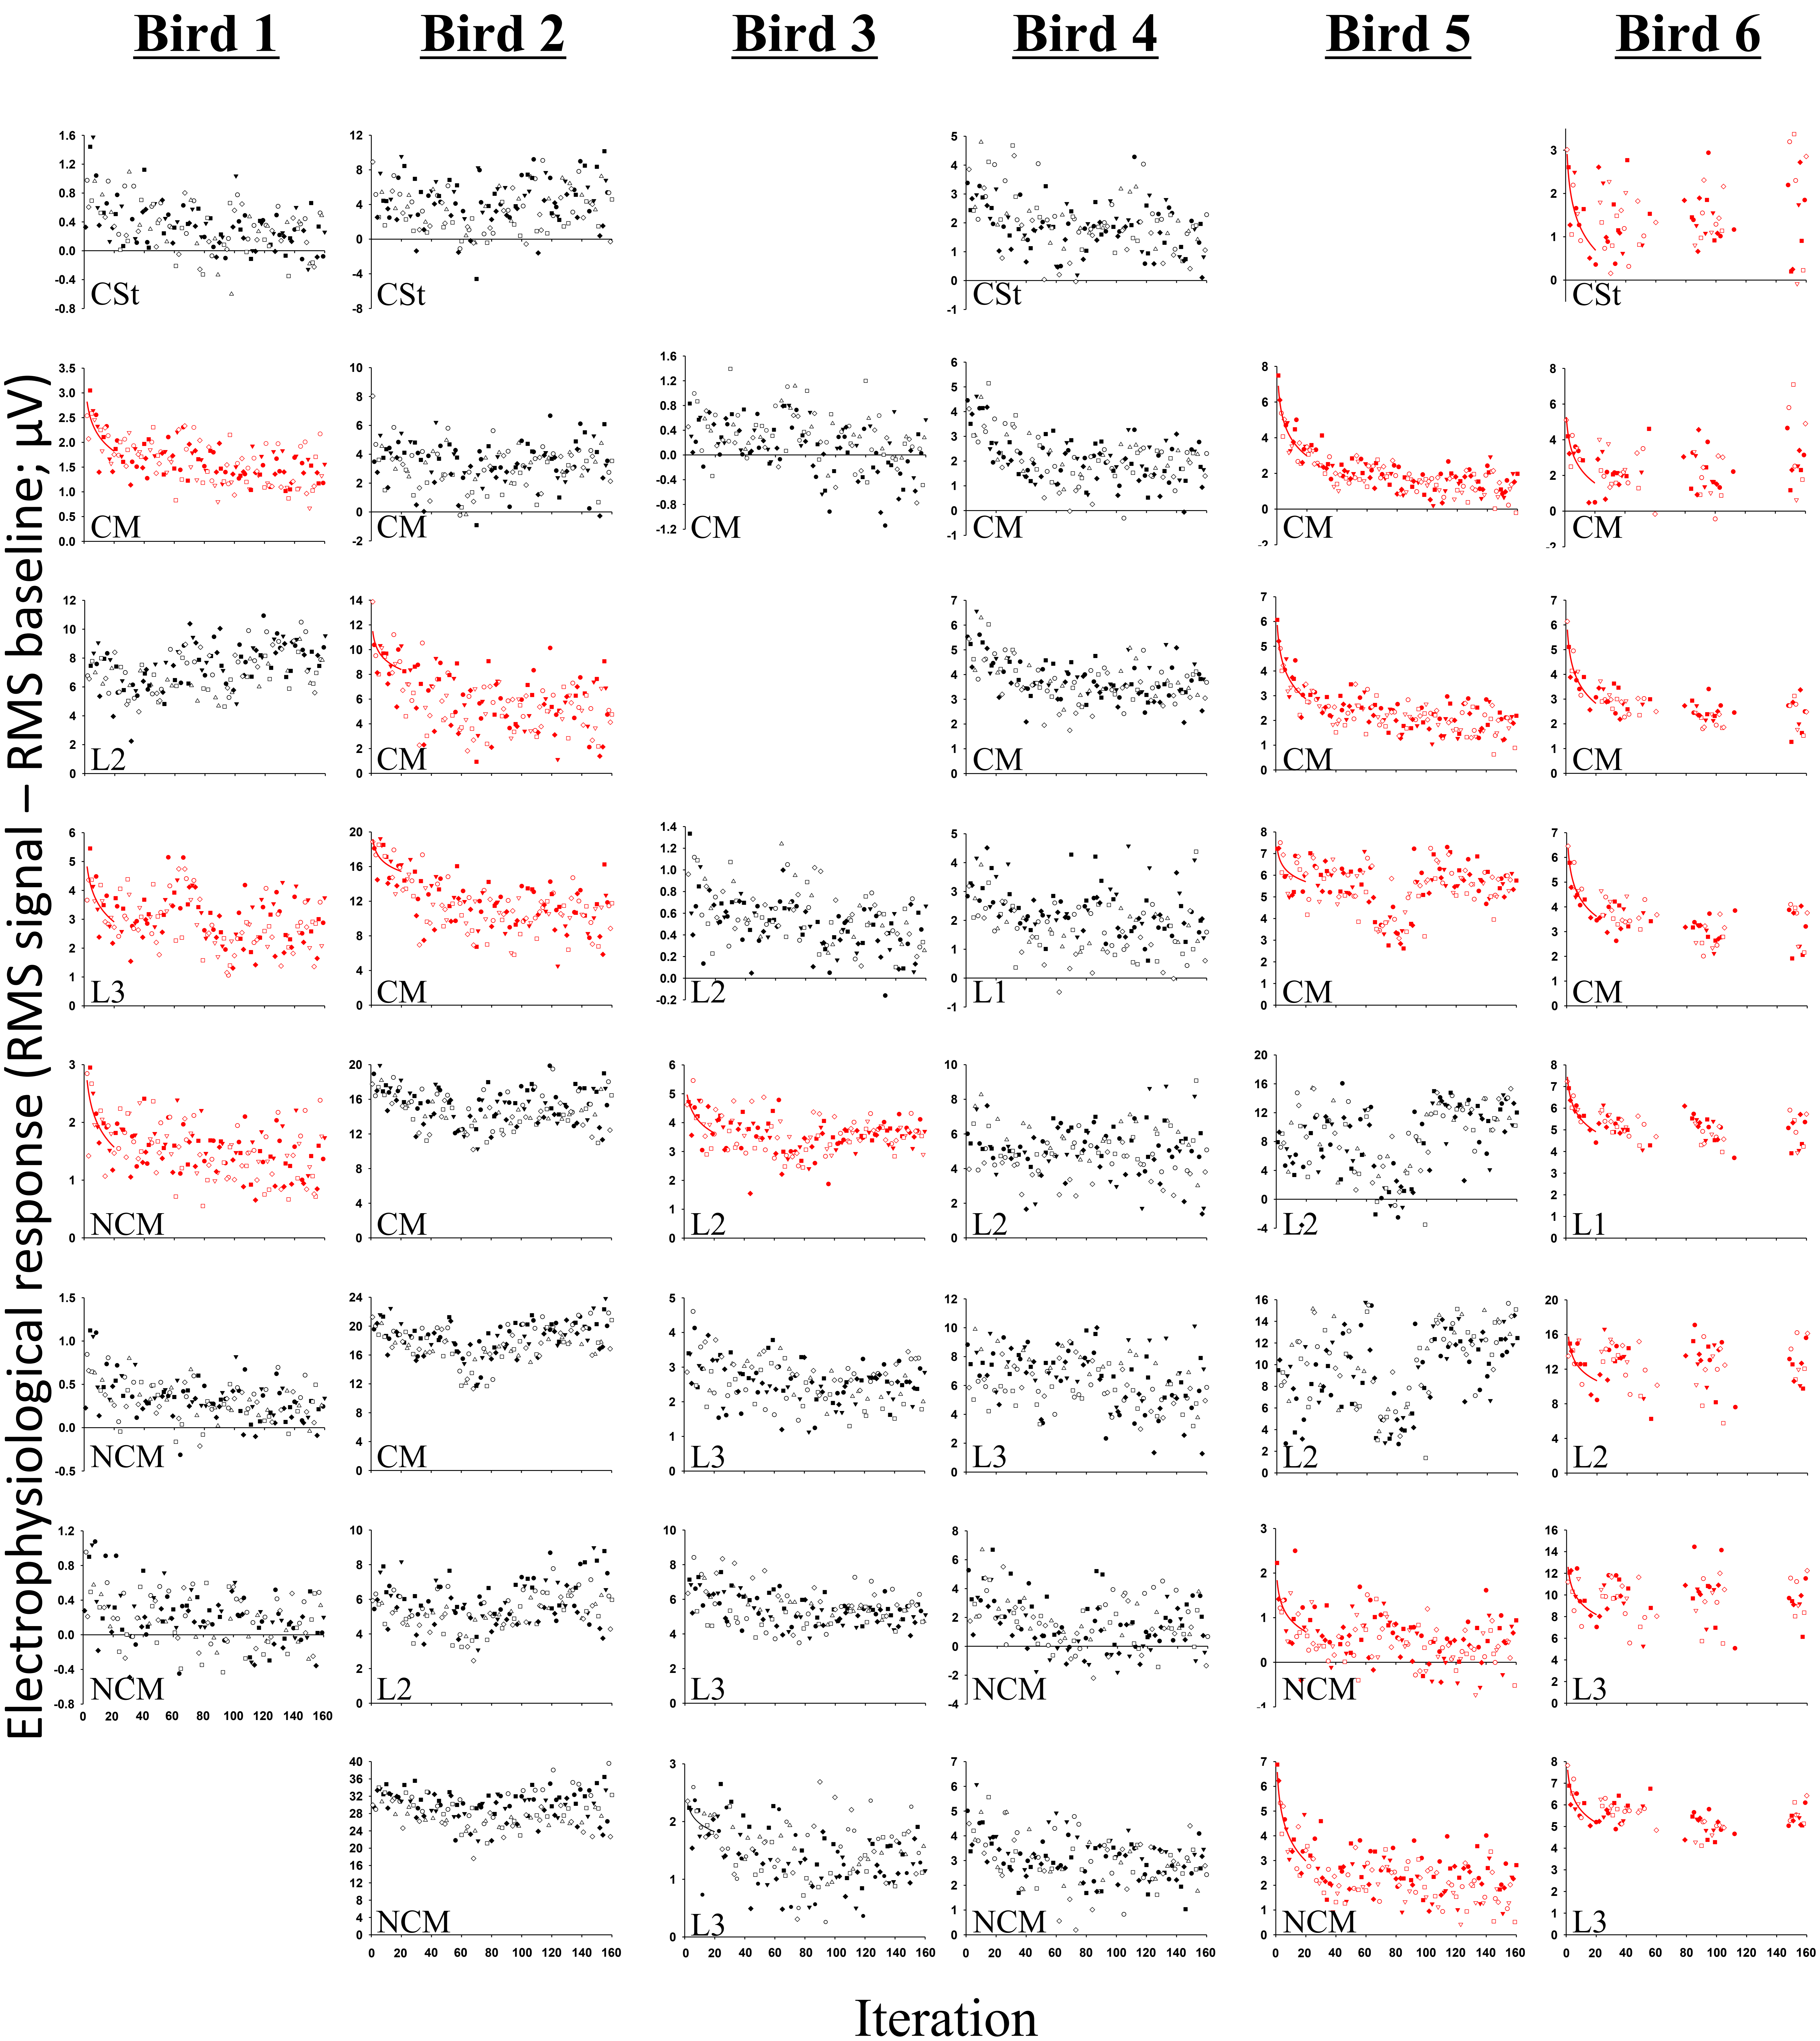

# Habituation to playback from 8 different locations (MixLocation)

**Fig. S6**