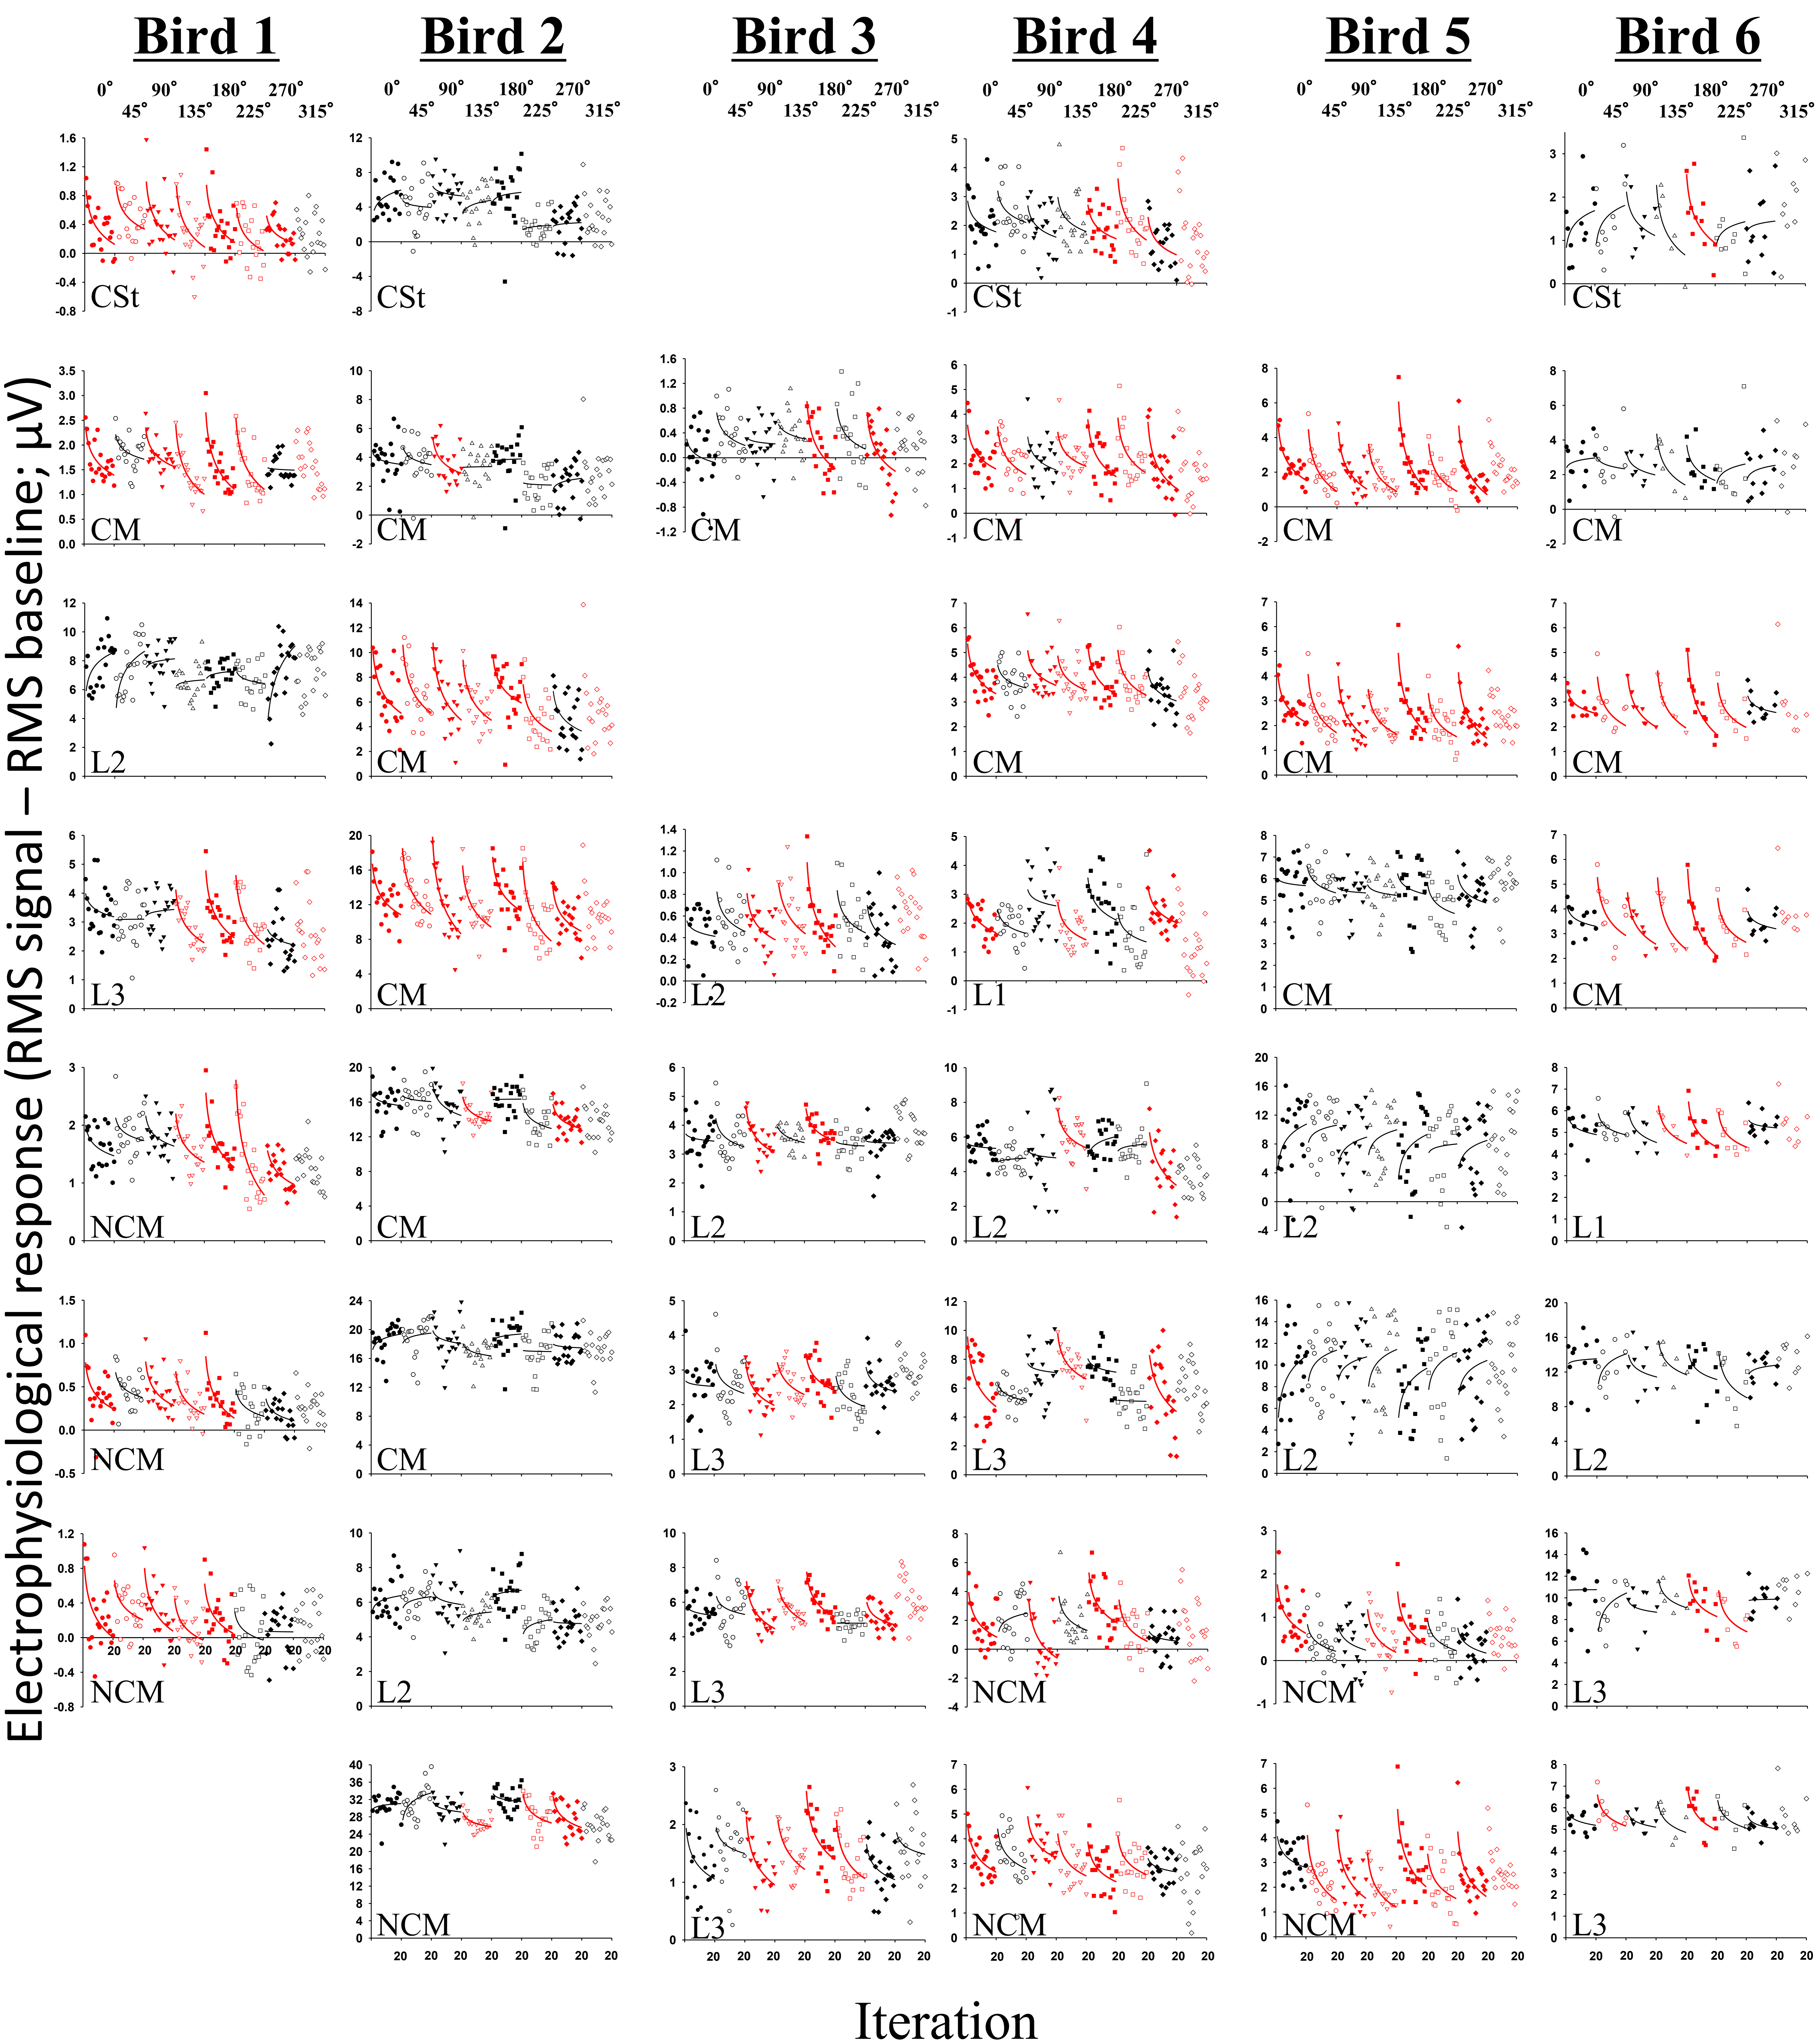

# Habituation to playback from 8 different locations (MixLocation)

**Fig. S7**