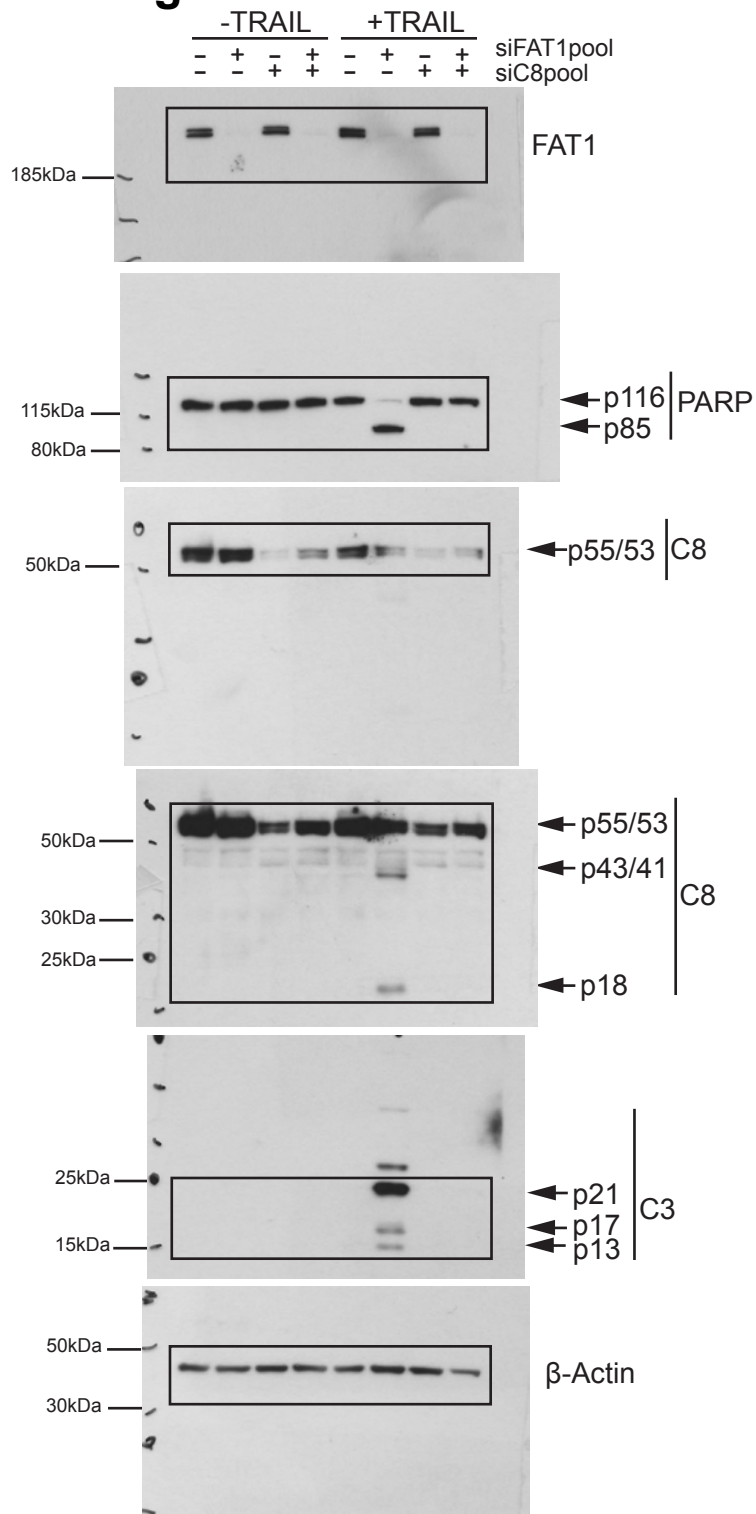

Source Data Figure 4

Figure 4A

Figure 4B

Figure 4C

DISC-IP

RLUC siFAT1
0' 5' 15' 30' 0' 5' 15' 30'

Input

RLUC siFAT1
0' 5' 15' 30' 0' 5' 15' 30' min after TRAIL