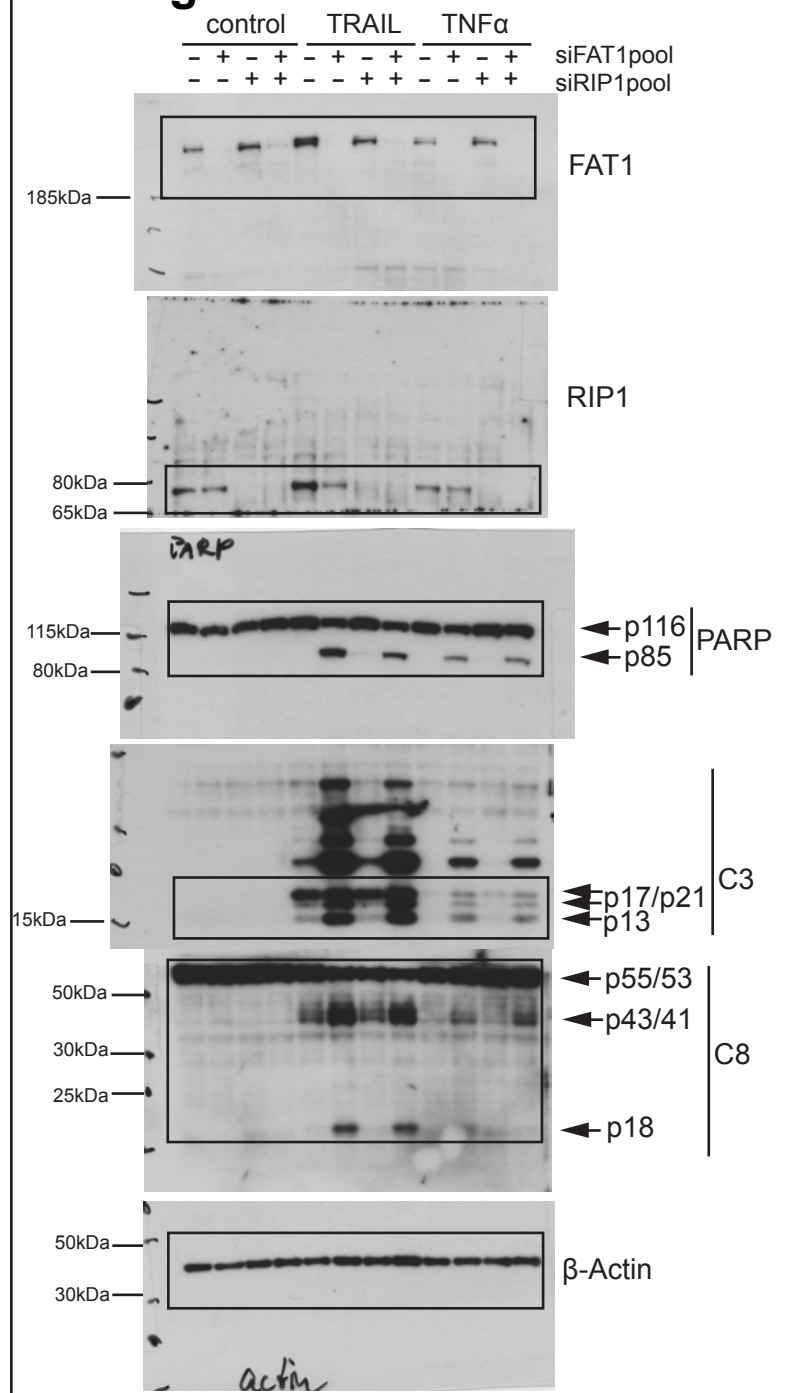

Source Data Figure 4

Figure 4A

Figure 4B

Figure 4C

DISC-IP

RLUC siFAT1
0' 5' 15' 30' 0' 5' 15' 30'

Input

RLUC siFAT1
0' 5' 15' 30' 0' 5' 15' 30' min after TRAIL