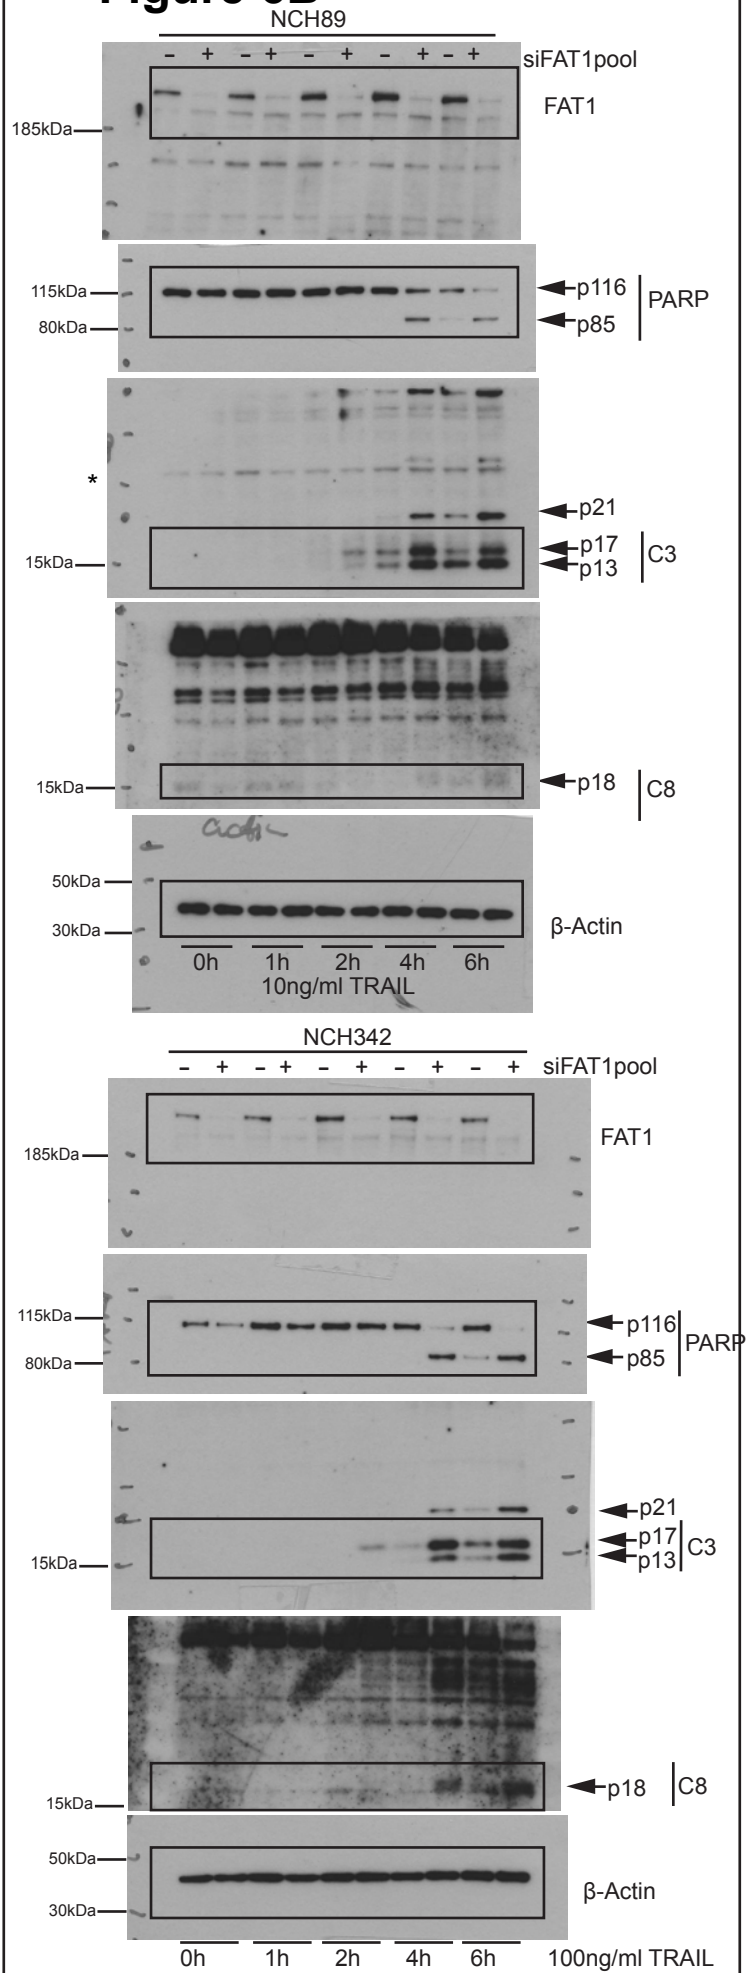

# Source Data Figure 6

## Figure 6A

## Figure 6B

**Figure 6C**

DISC-IP

RLUC

siFAT1

0' 15' 30' 60' 0' 15' 30' 60' min after TRAIL

Input

RLUC