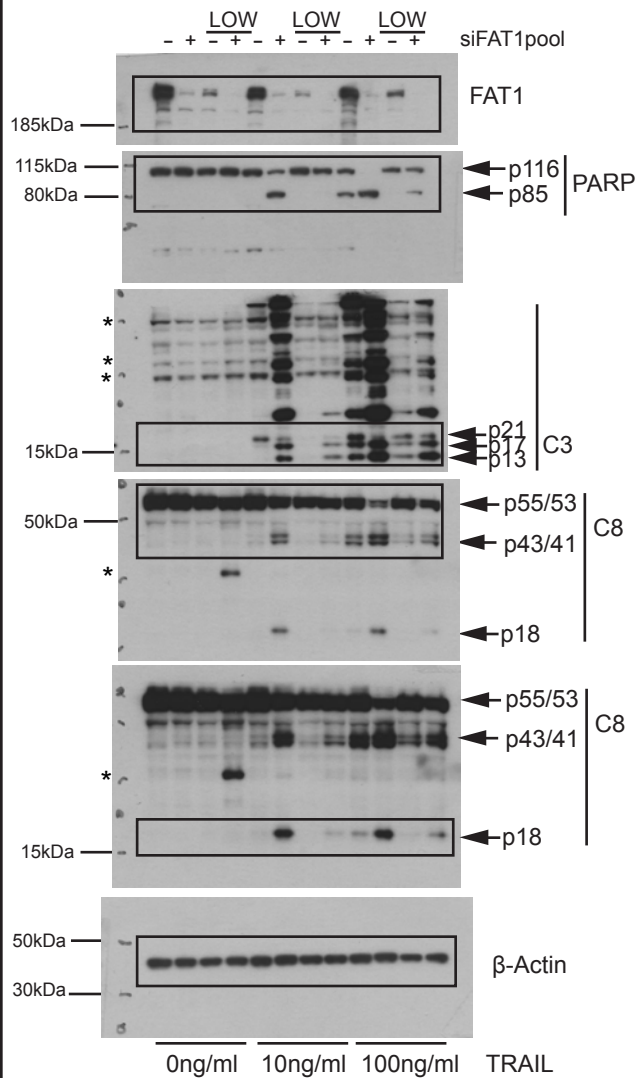

# Source Data Figure 6

## Figure 6A

## Figure 6B

**Figure 6C**

DISC-IP

RLUC

siFAT1

0' 15' 30' 60' 0' 15' 30' 60' min after TRAIL

Input

RLUC