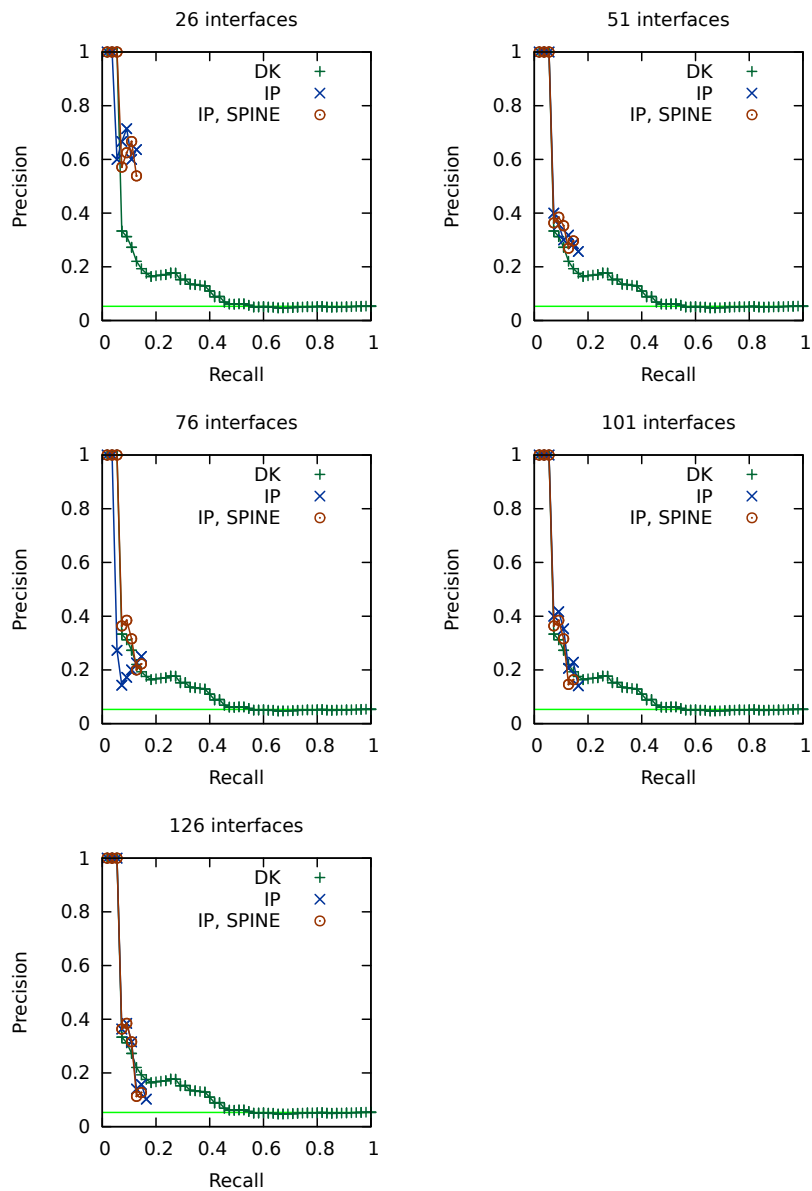

FHV Hit Prediction:  
IP with  $\alpha=0.9$  (our work) vs. IP with SPINE heuristic  
(cycles disallowed)

FHV Sign Prediction:  
IP with  $\alpha=0.9$  (our work) vs. IP with SPINE heuristic  
(cycles disallowed)