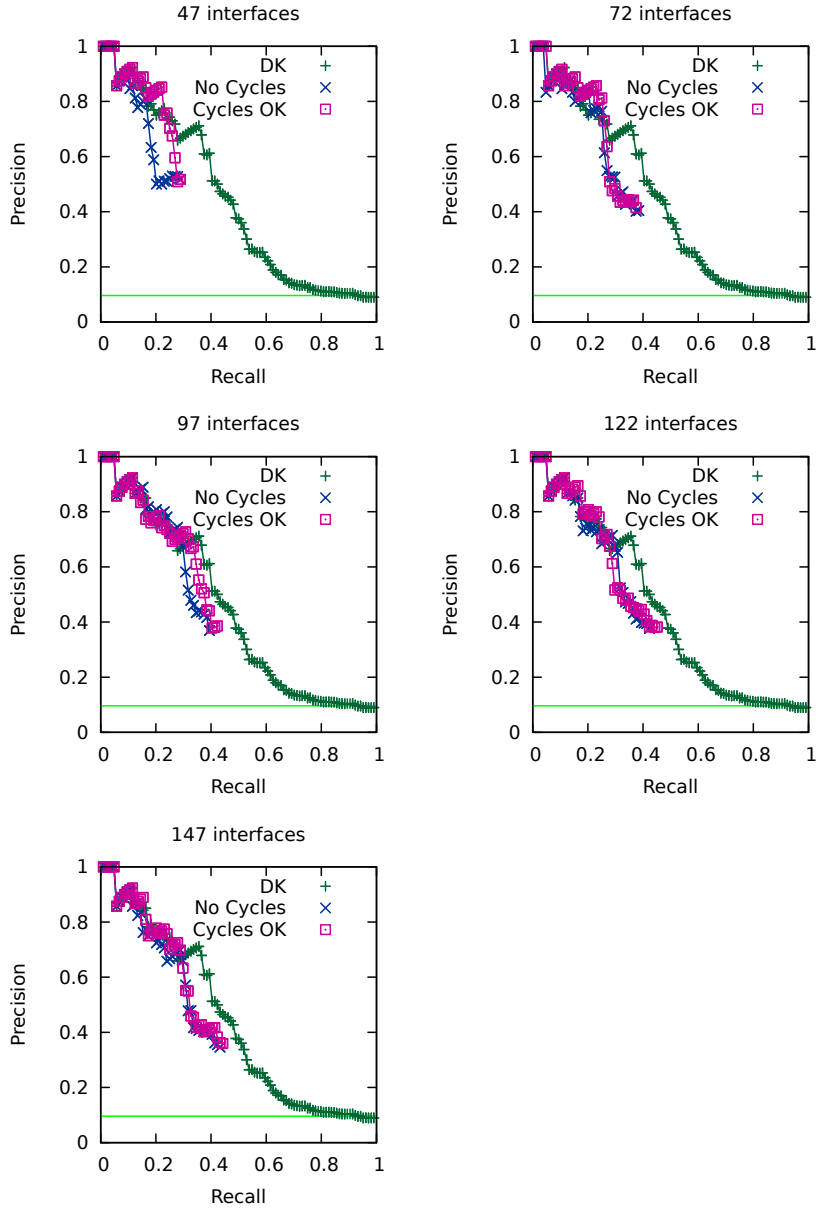

BMV Hit Prediction:
Allowing or disallowing cycles ($\alpha=0.9$, using literature interactions)

BMV Sign Prediction:
Allowing or disallowing cycles ($\alpha=0.9$, using literature interactions)