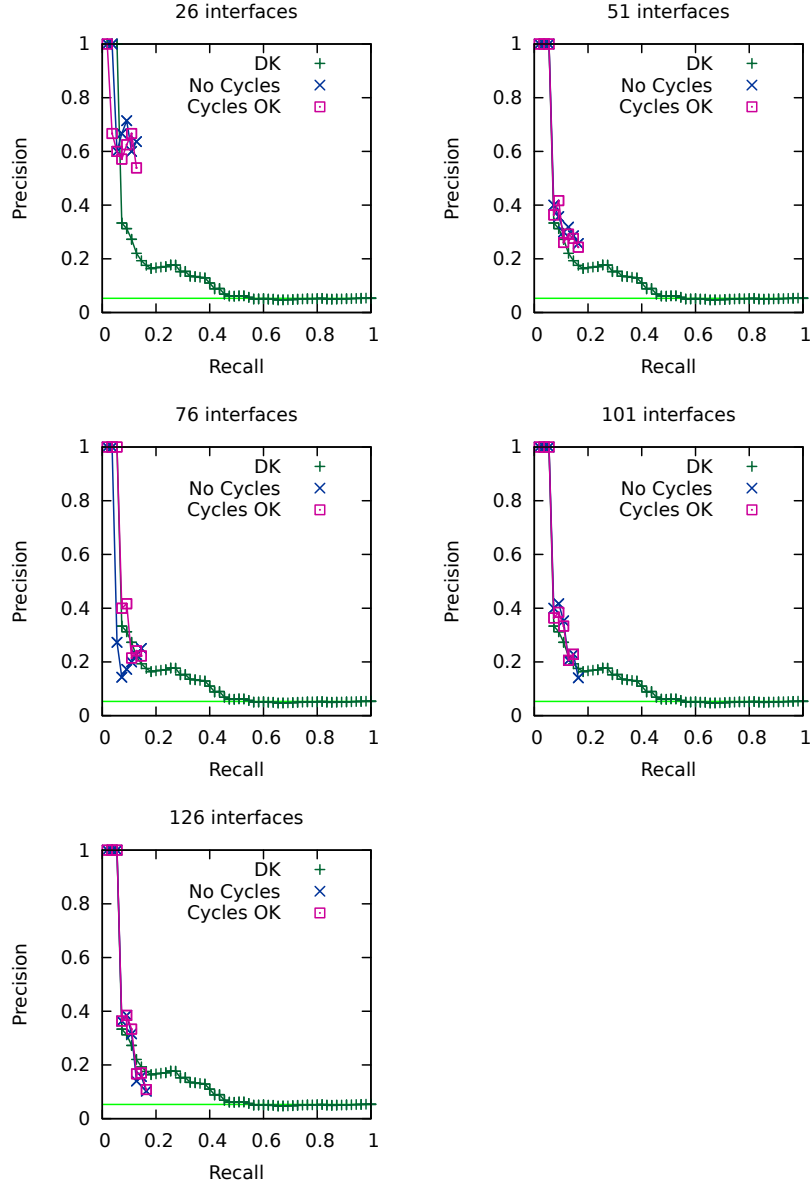

FHV Hit Prediction:
Allowing or disallowing cycles
($\alpha=0.9$)

FHV Sign Prediction:
Allowing or disallowing cycles
($\alpha=0.9$)