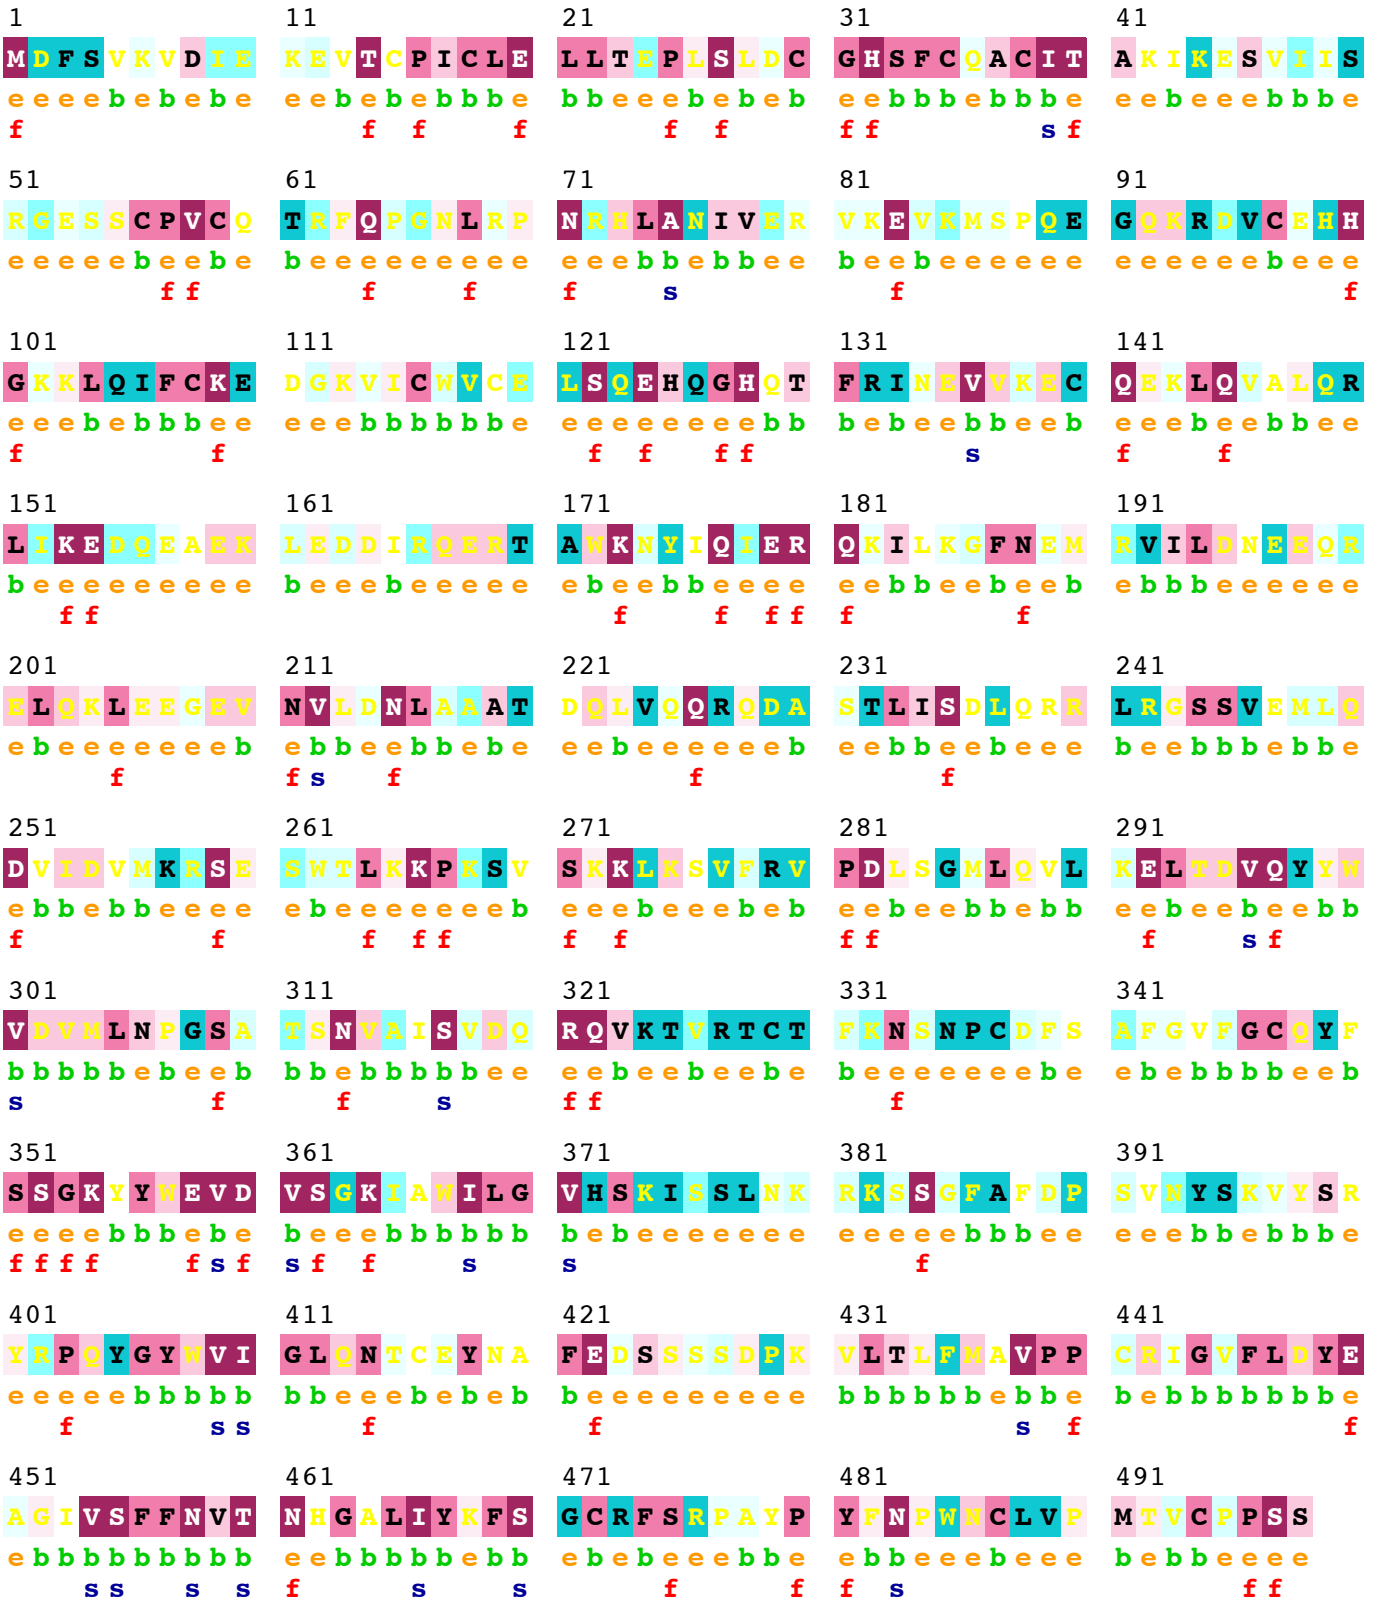

ConSurf Results

The conservation scale:

Variable Average Conserved