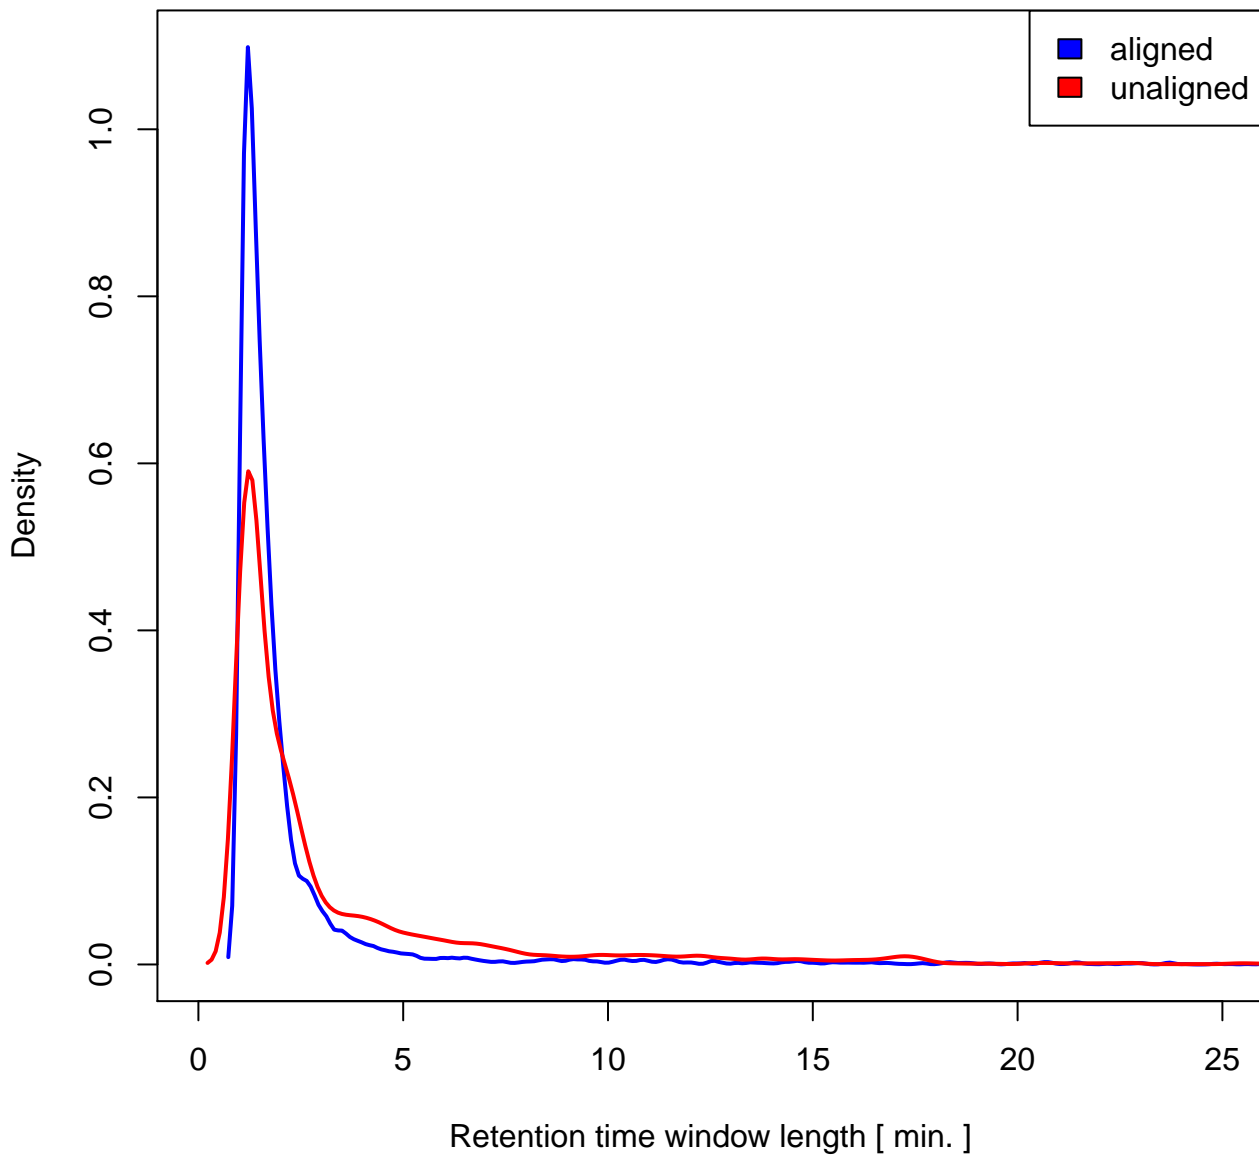

RT Window length (n=7535)

RT Window length (n=7535)