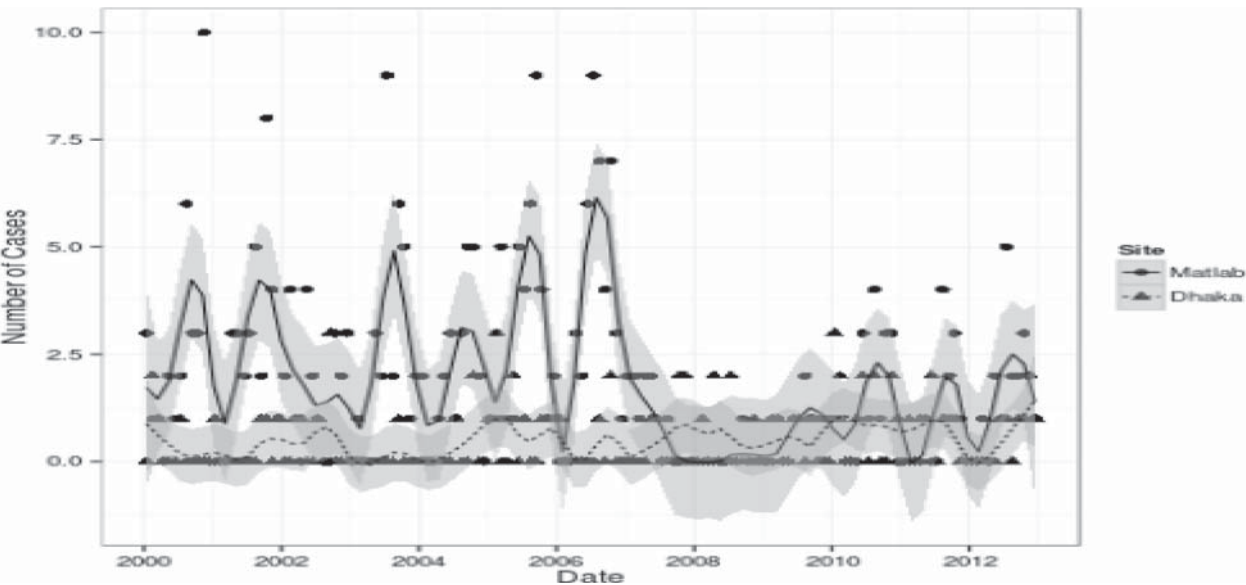

Monthly cases of Typhoidal *Salmonella* in Dhaka and Matlab (2000-2012)

Seasonal distribution of Typhoidal *Salmonella* in Dhaka and Matlab (2000-2012)