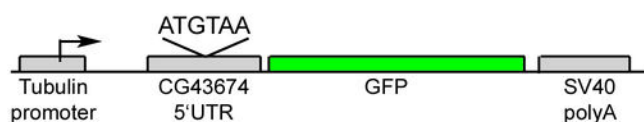

**a**

Control Reporter  
(integrated in VK33 at 65B2)

stuORF Reporter  
(integrated in VK33 at 65B2)

**b**

short exposure

Control Reporter  
DENR<sup>+/+</sup> Background

Control Reporter  
DENR<sup>KO</sup> Background

stuORF Reporter  
DENR<sup>+/+</sup> Background

long exposure

stuORF Reporter  
DENR<sup>+/+</sup> Background

stuORF Reporter  
DENR<sup>KO</sup> Background

**c**