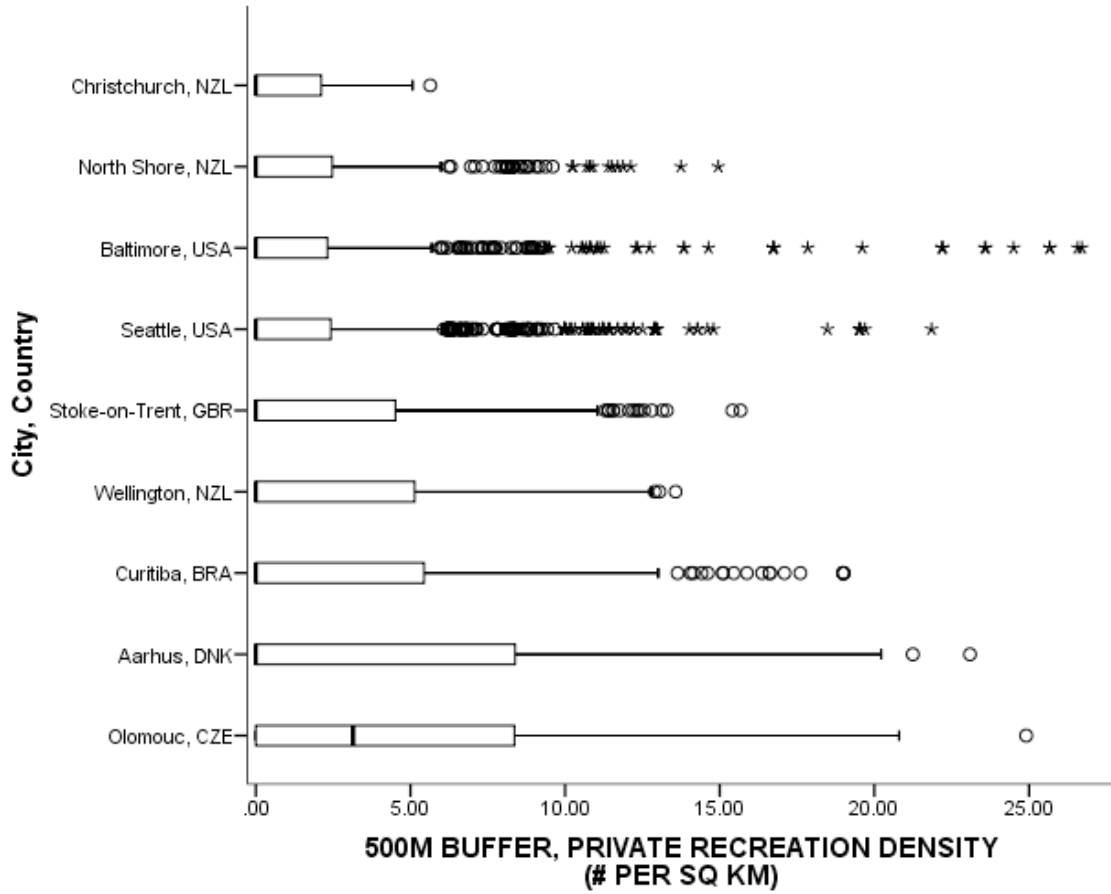

Additional file 10: Density of private recreation facilities for participants' 500m network buffers across cities and countries.

Circles are outliers that extend past the whiskers and asterisks represent extreme outliers defined as values greater than three times the length of the interquartile range.