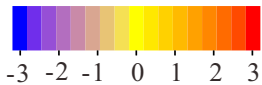

log_{2.8}-fold change

ETH-DL3

ETH-DH7