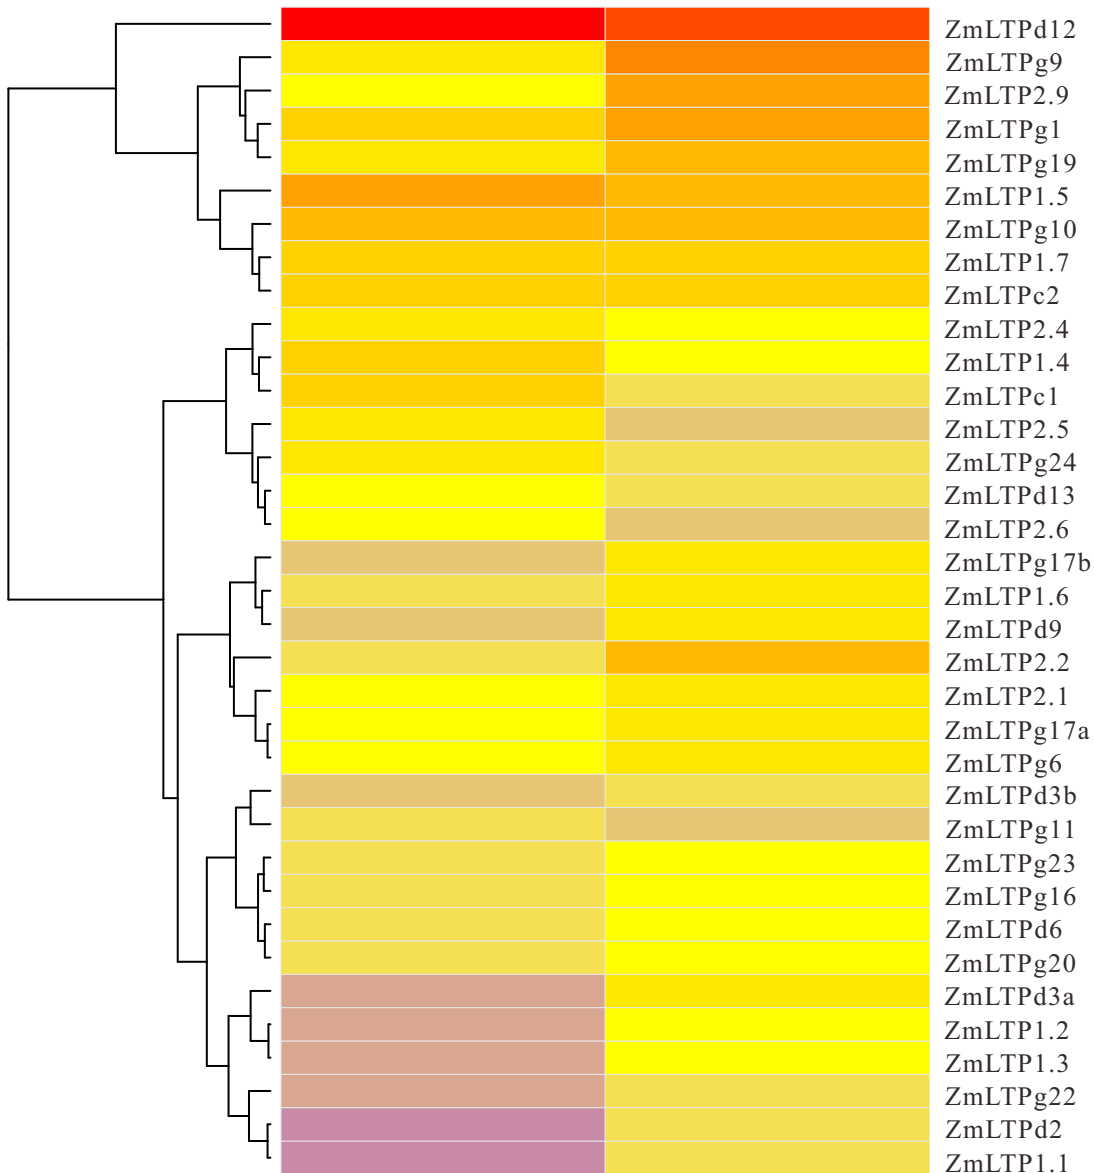

log_{2.8}-fold change

ETH-DL3

ETH-DH7