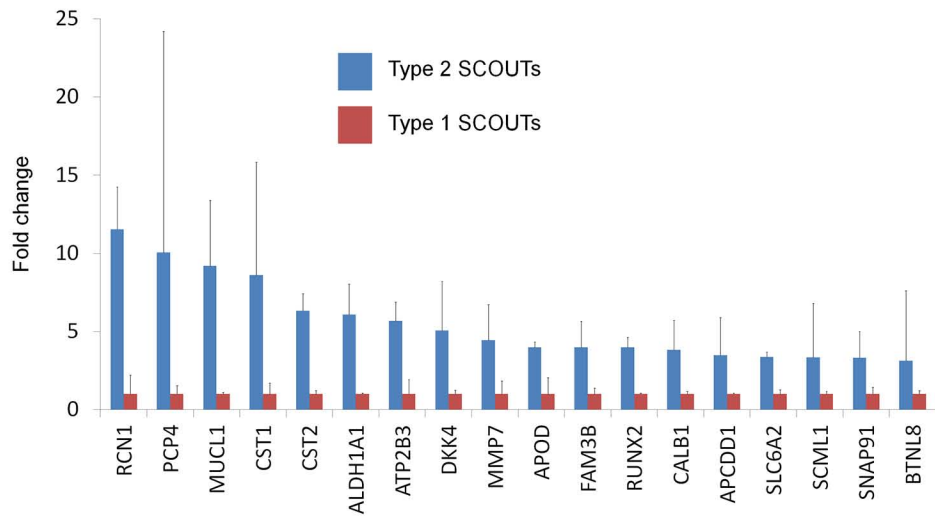

Supplementary Figure 1

Fetal fallopian tube (21 weeks)

Adult fallopian tube

Supplementary Figure 2

Supplementary Figure 3

Supplementary figure 4

Supplementary Figure 5

Supplementary figure 6