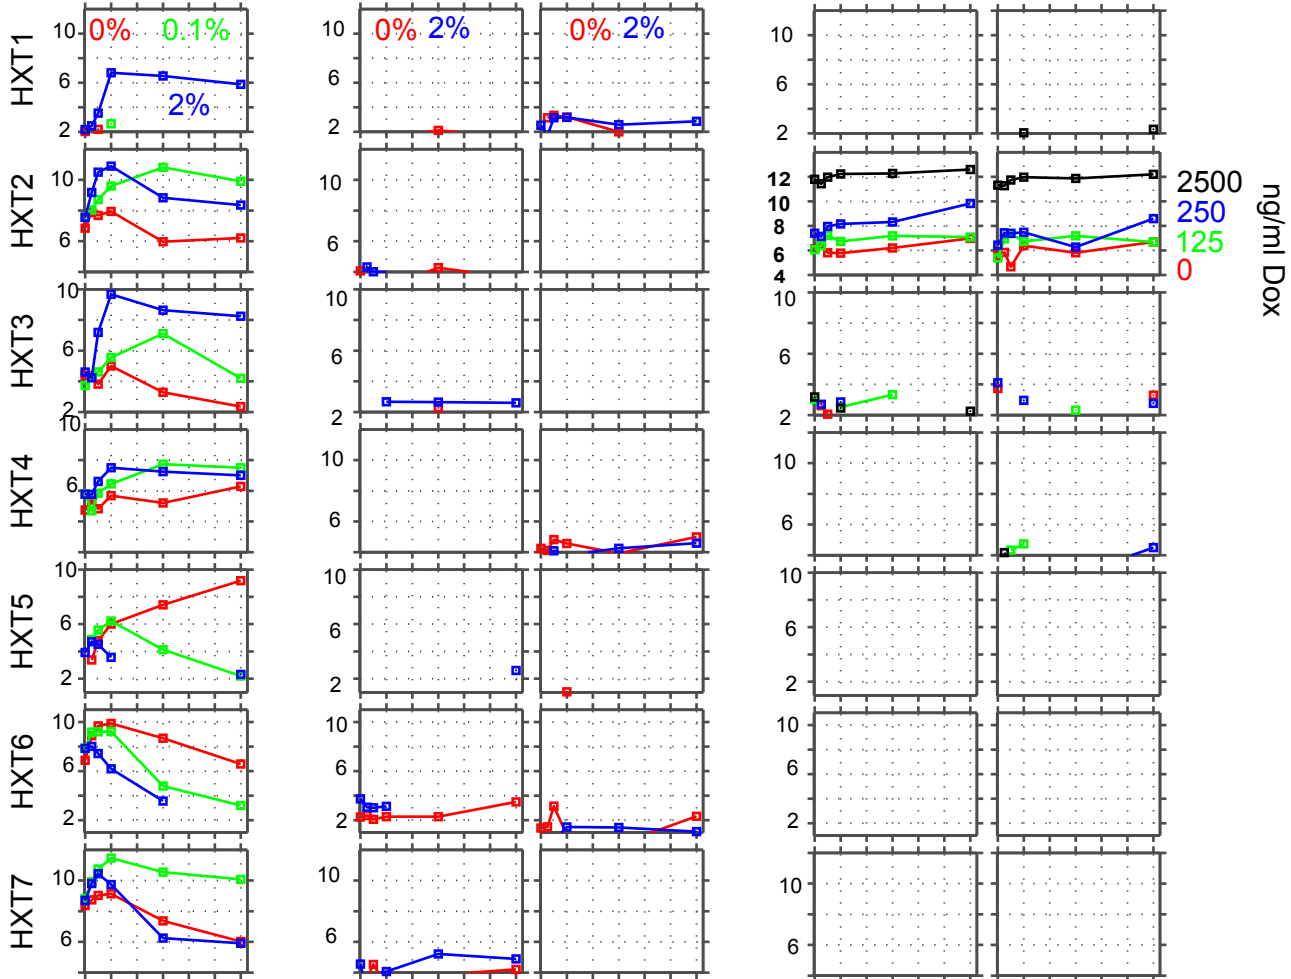

A

Transporterless

single-HXT2

Wildtype

with sensors no sensors

with sensors no sensors

single-HXT4

with sensors no sensors

**B**

single-HXT2

Wildtype

with sensors

no sensors

Transporterless

single-HXT4

with sensors

no sensors

with sensors

no sensors