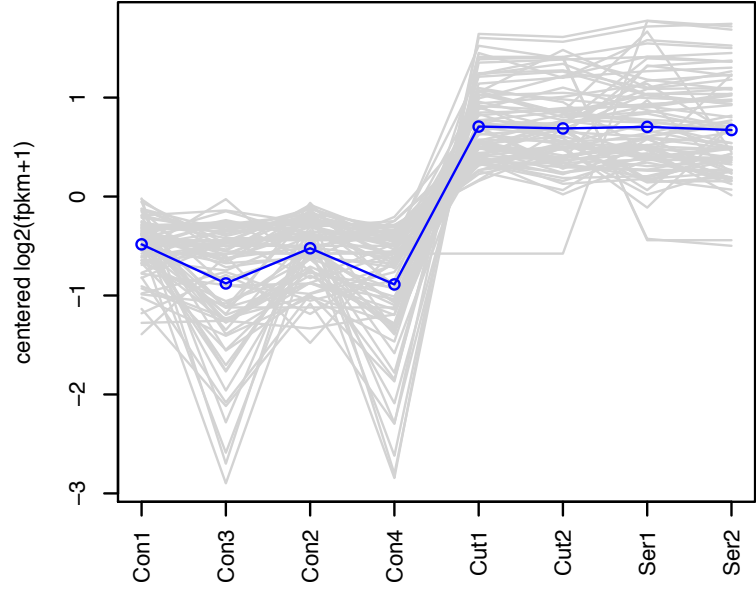

Color Key

-2 0 2
Value

Cut1
Cut2
Ser1
Ser2
Con3
Con4
Con1
Con2

Color Key

-1 0 1
Value