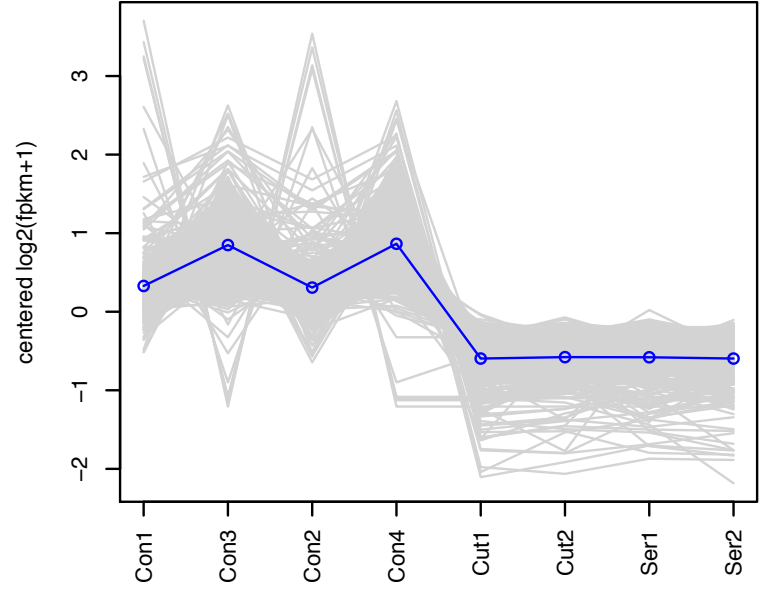

Color Key

-2 0 2
Value

Cut1
Cut2
Ser1
Ser2
Con3
Con4
Con1
Con2

Color Key

-1 0 1
Value