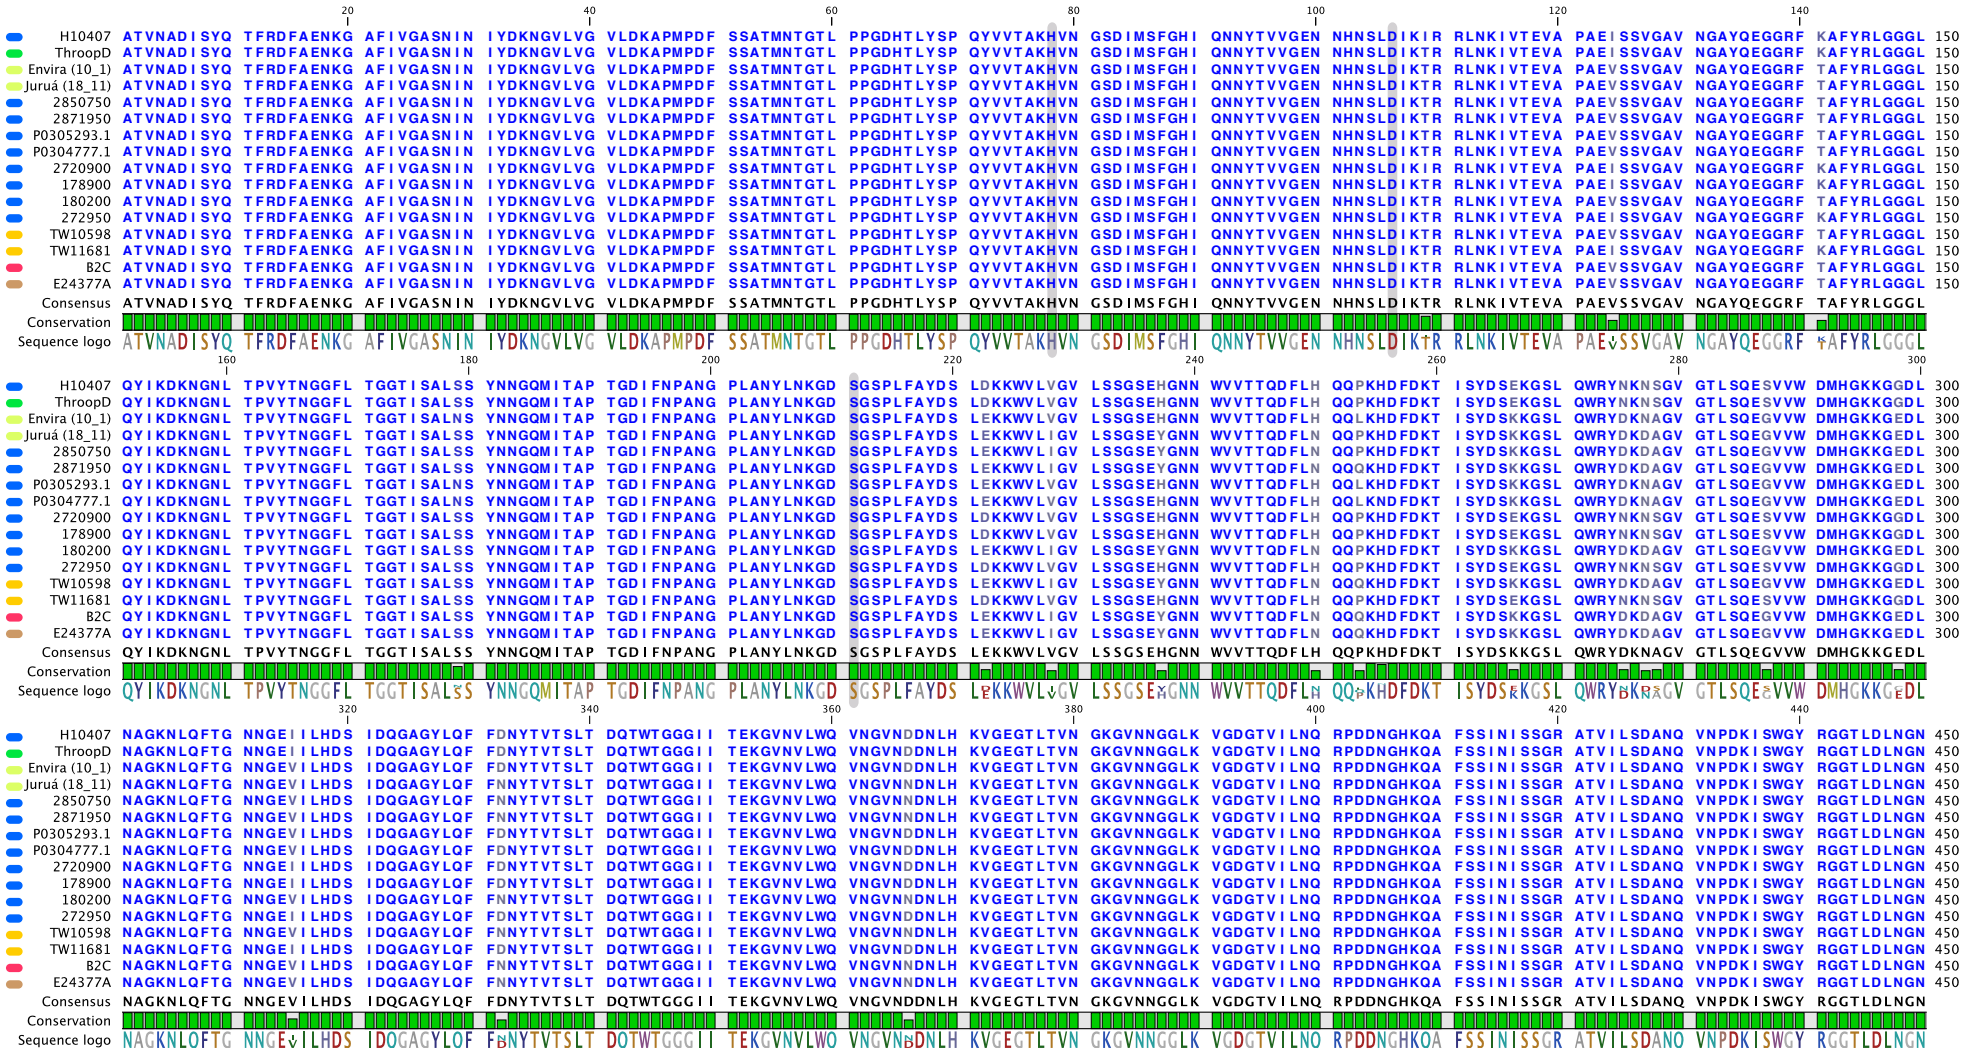

EatA_passenger_CLUSTAL_Omega_1.2.0

- Origin
- Bangladesh
 - United States
 - Amazonia
 - Guinea Bissau
 - Vietnam
 - Egypt

EatA_passenger_CLUSTAL_Omega_1.2.0