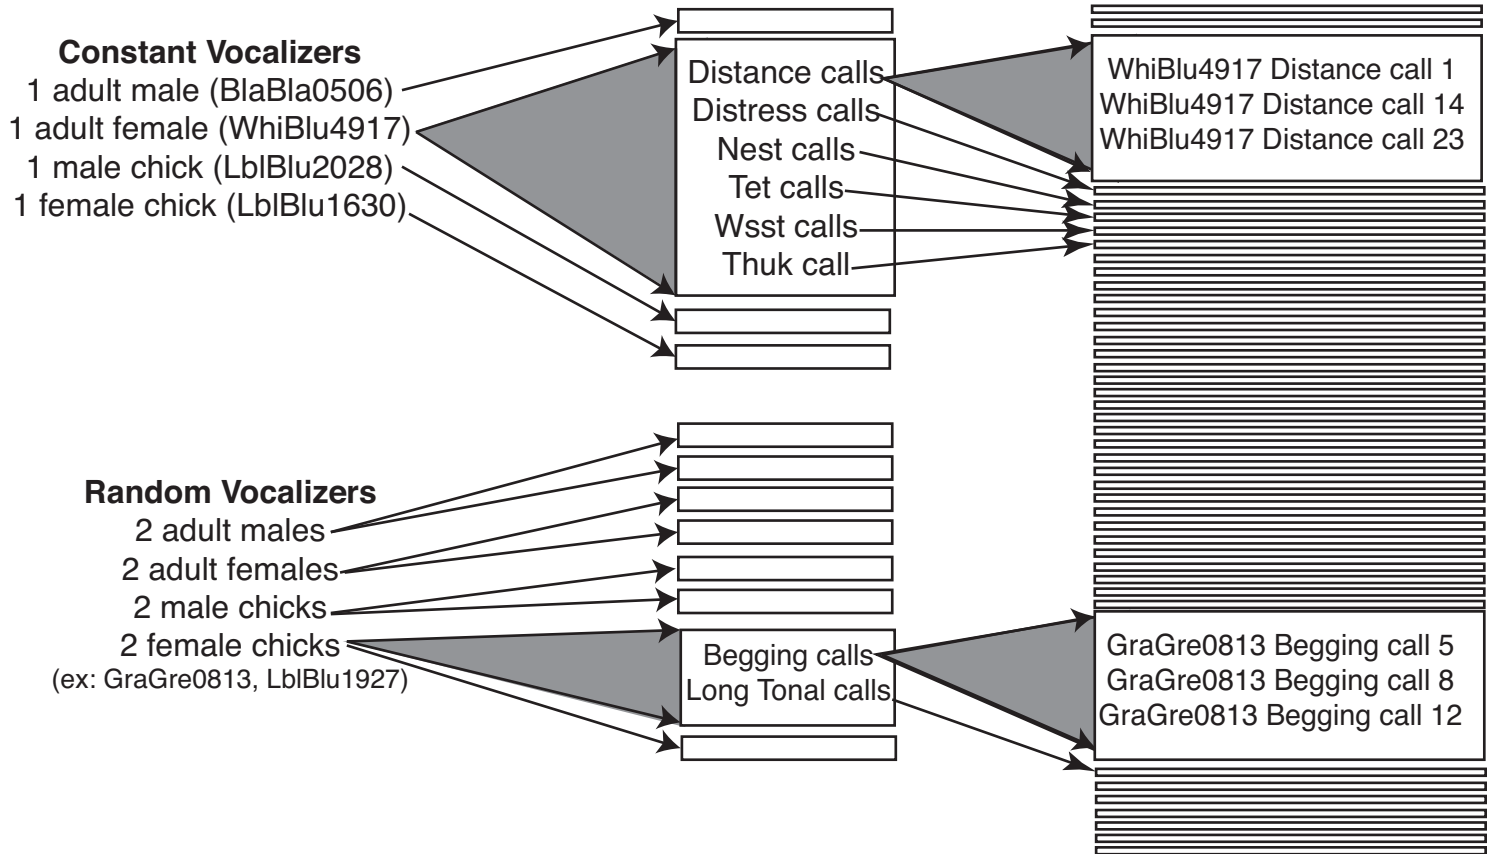

Vocalizers' selection

Constant Vocalizers

- 1 adult male (BlaBla0506)
- 1 adult female (WhiBlu4917)
- 1 male chick (LbIBlu2028)
- 1 female chick (LbIBlu1630)

Random Vocalizers

- 2 adult males
- 2 adult females
- 2 male chicks
- 2 female chicks
(ex: GraGre0813, LbIBlu1927)

Identification of call types available

Distance calls
Distress calls
Nest calls
Tet calls
Wsst calls
Thuk call

Begging calls
Long Tonal calls

Random selection of 3 exemplars

WhiBlu4917 Distance call 1
WhiBlu4917 Distance call 14
WhiBlu4917 Distance call 23

GraGre0813 Begging call 5
GraGre0813 Begging call 8
GraGre0813 Begging call 12

A**B**

A**B****C****D****E****F**