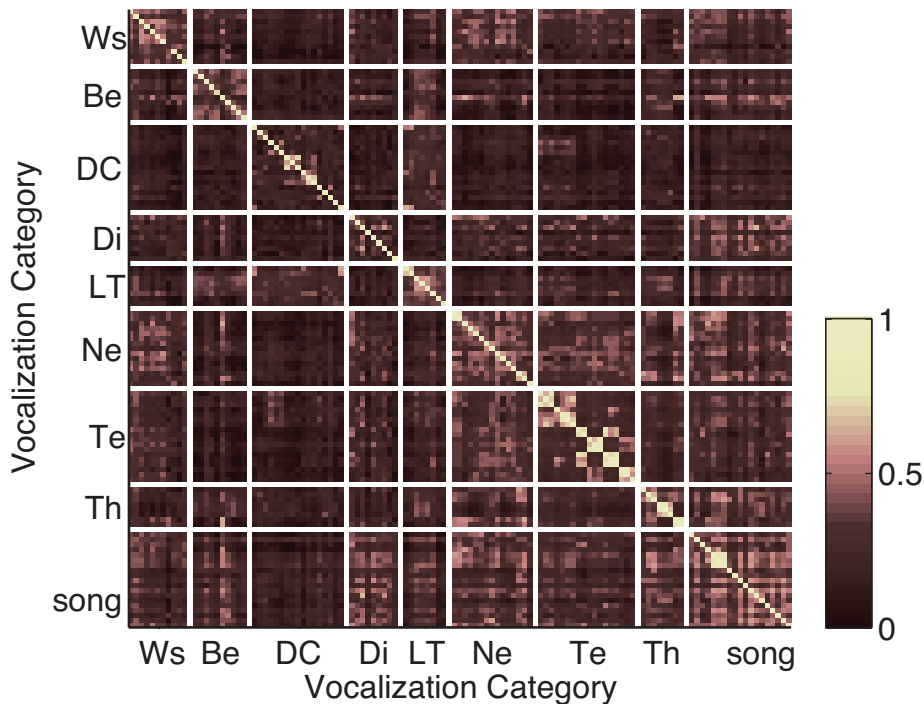

Vocalizers' selection

Constant Vocalizers

- 1 adult male (BlaBla0506)
- 1 adult female (WhiBlu4917)
- 1 male chick (LbIBlu2028)
- 1 female chick (LbIBlu1630)

Random Vocalizers

- 2 adult males
- 2 adult females
- 2 male chicks
- 2 female chicks
(ex: GraGre0813, LbIBlu1927)

Identification of call types available

Distance calls
Distress calls
Nest calls
Tet calls
Wsst calls
Thuk call

Begging calls
Long Tonal calls

Random selection of 3 exemplars

WhiBlu4917 Distance call 1
WhiBlu4917 Distance call 14
WhiBlu4917 Distance call 23

GraGre0813 Begging call 5
GraGre0813 Begging call 8
GraGre0813 Begging call 12

A**B**

A**B****C****D****E****F**