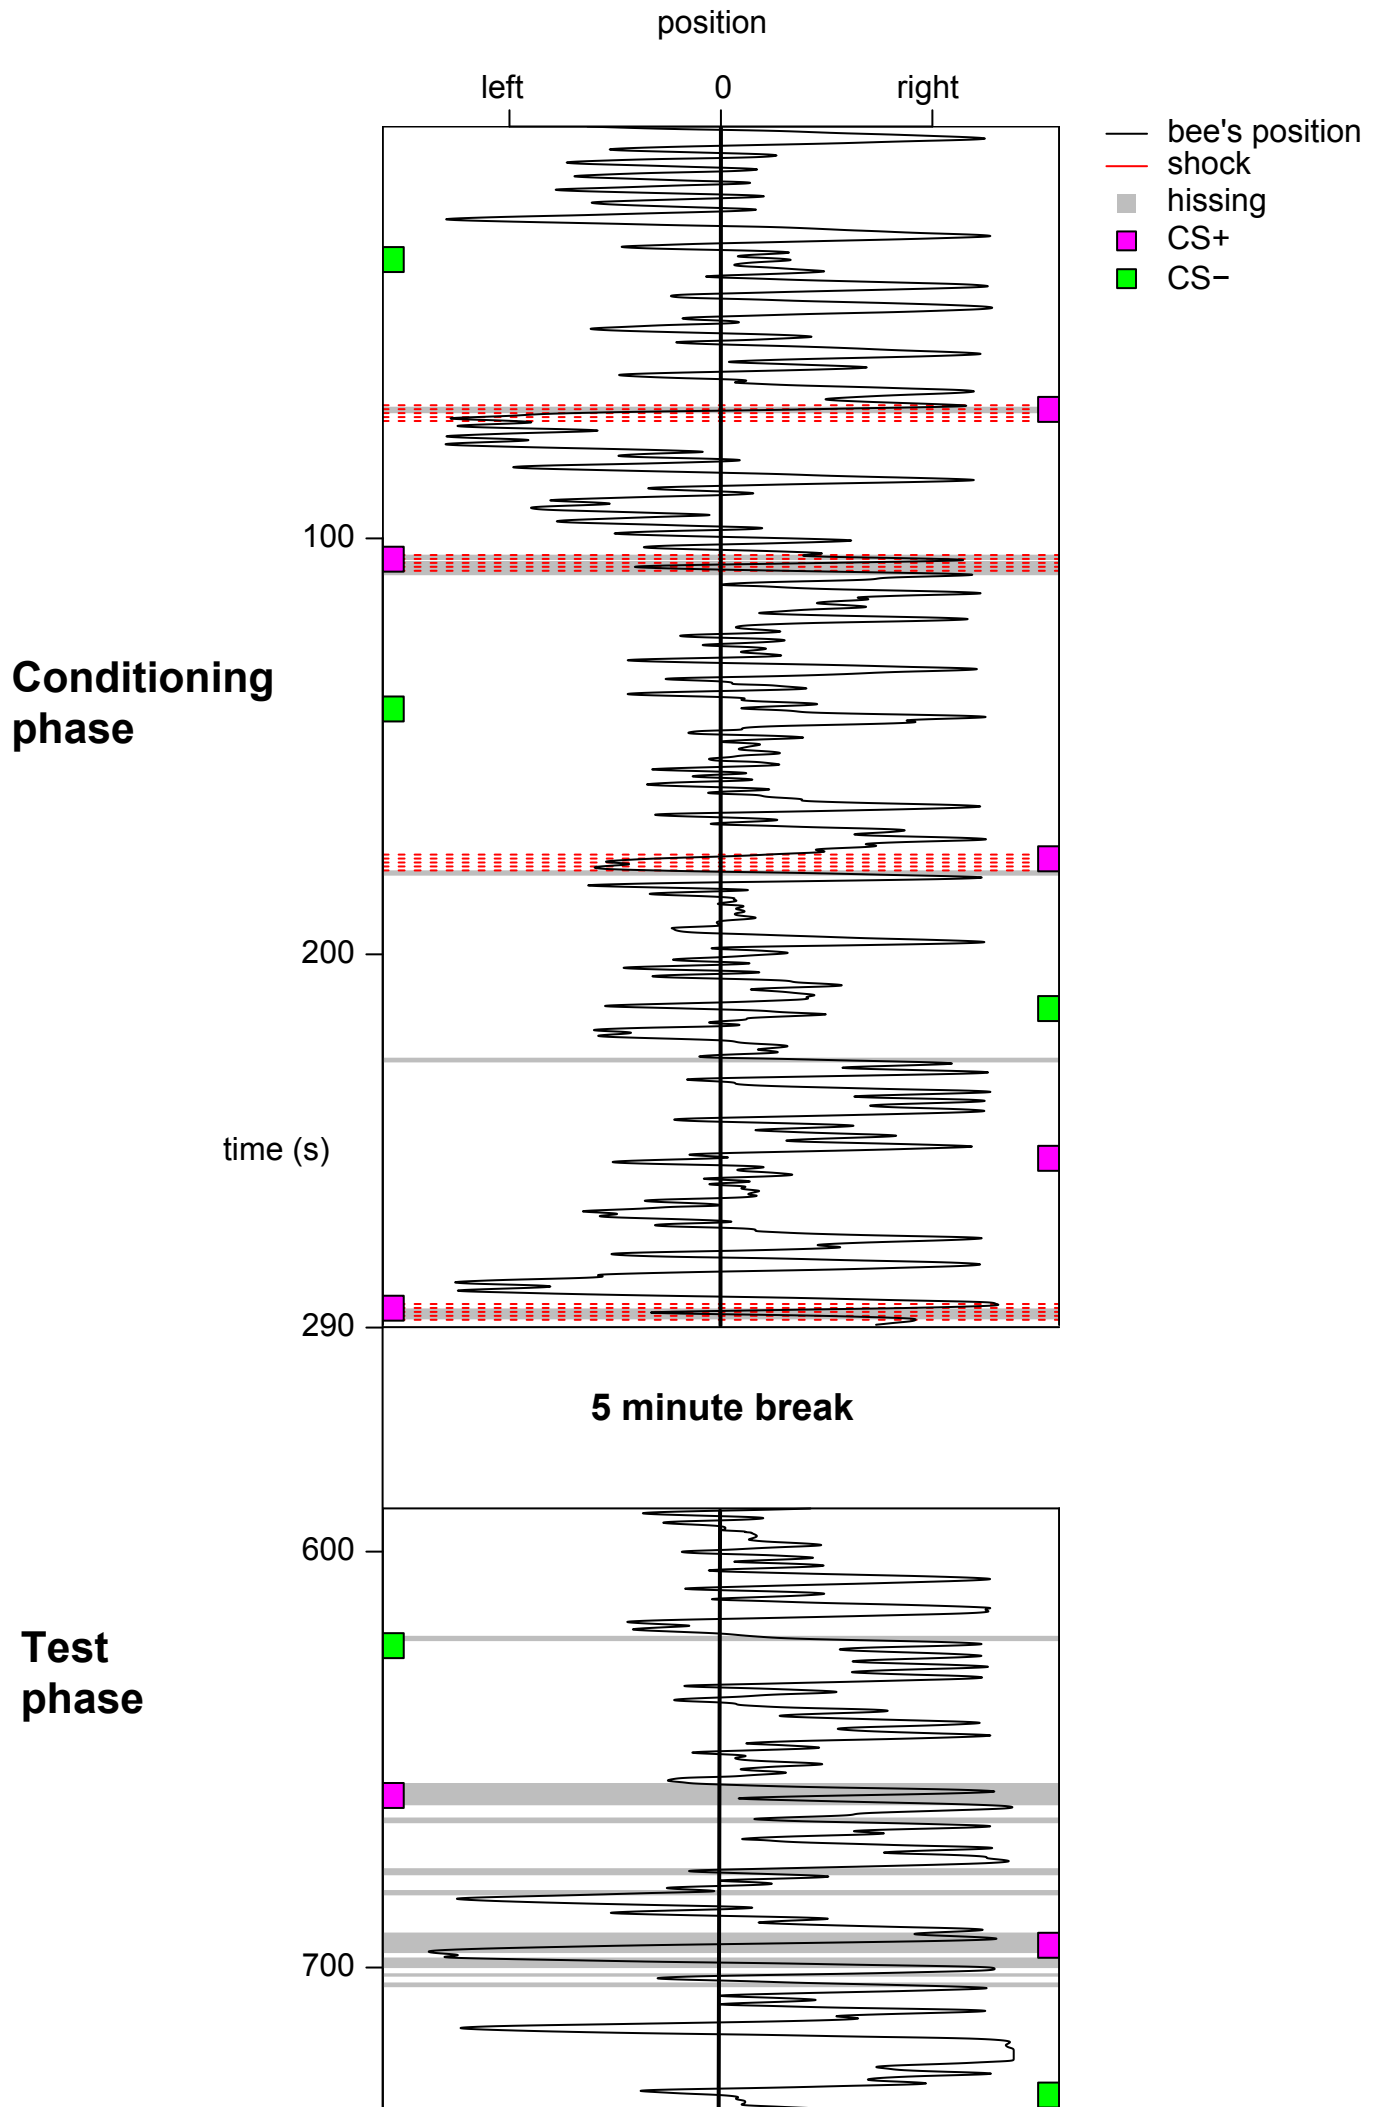

Example bee 1

Example bee 3

position

left

0

right

- bee's position
- shock
- hissing
- CS+
- CS-

Conditioning phase

time (s)

5 minute break

Test phase