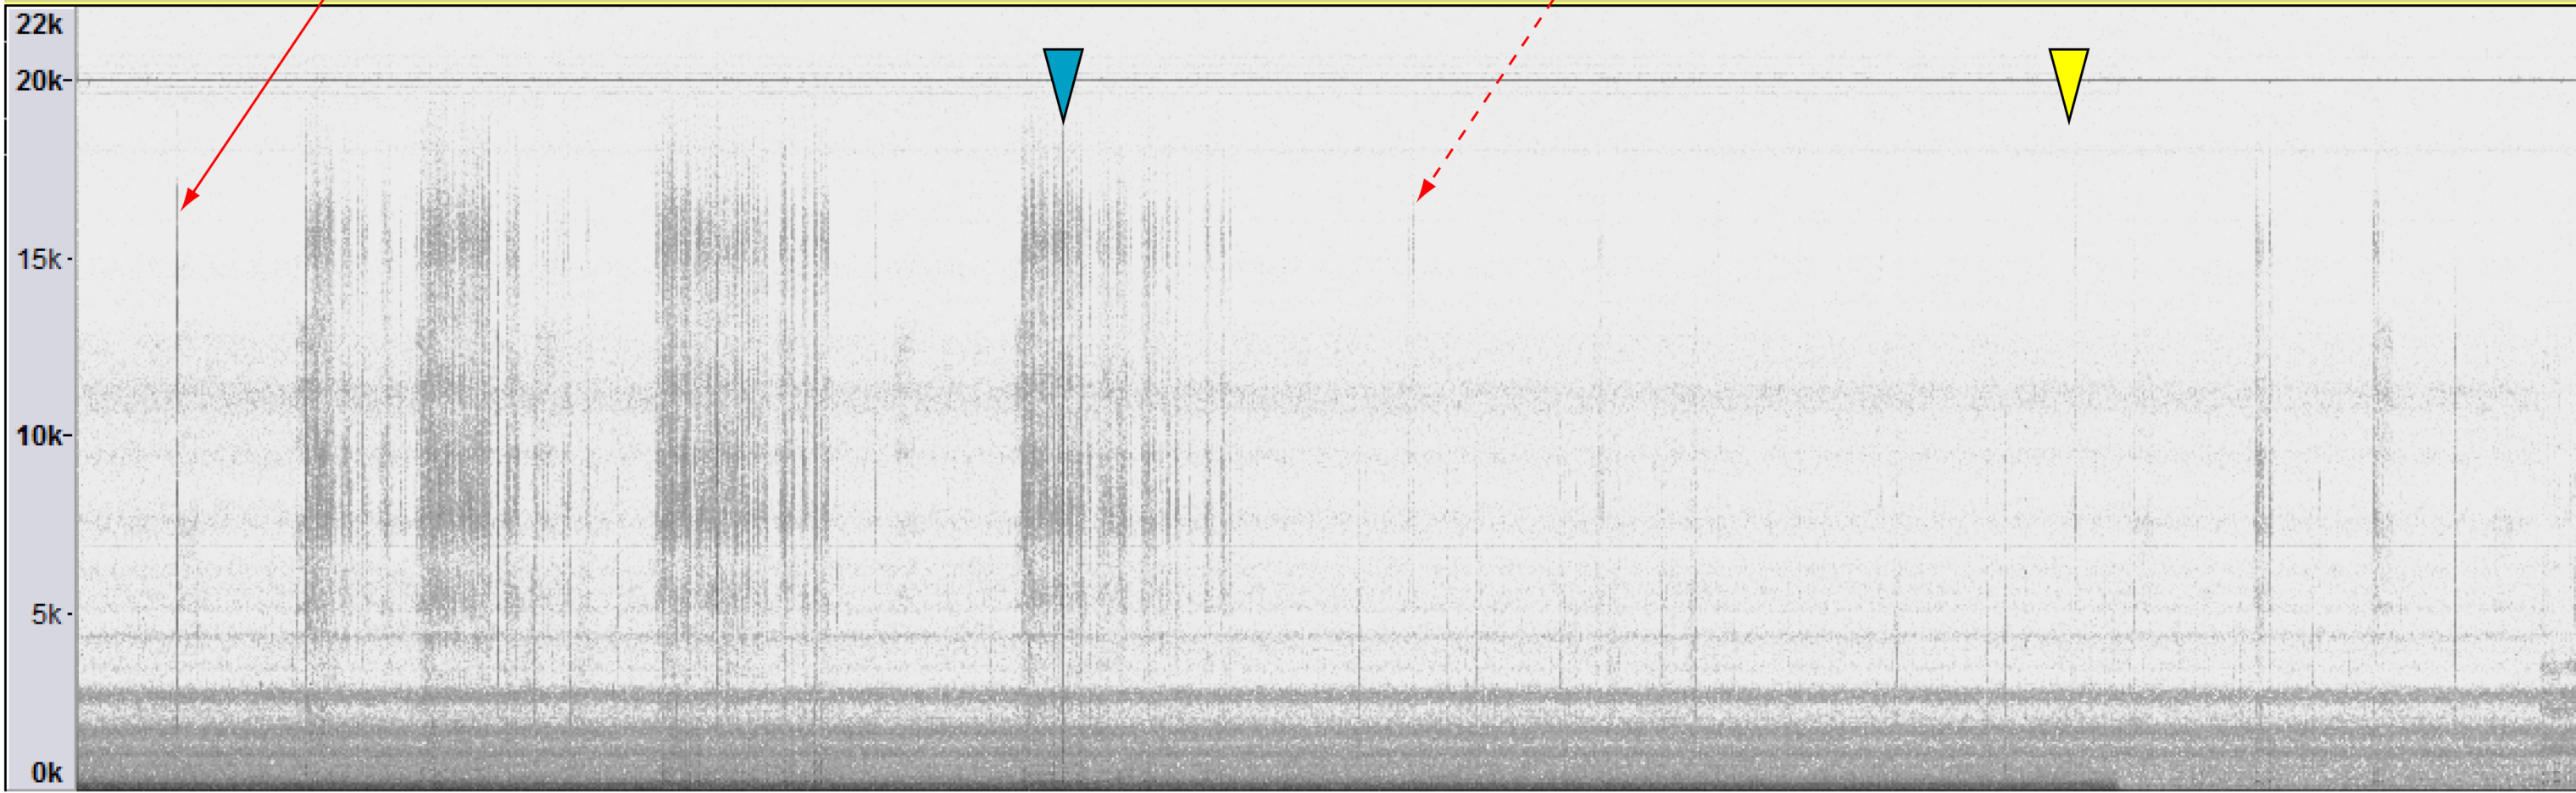

Example bee 3 - spectrogram

clicking valve

clicking valve of neighbouring setup

0 1:00 2:00 3:00 4:00 5:00 6:00 7:00 8:00 9:00 10:00 11:00 12:00

analysed hissing