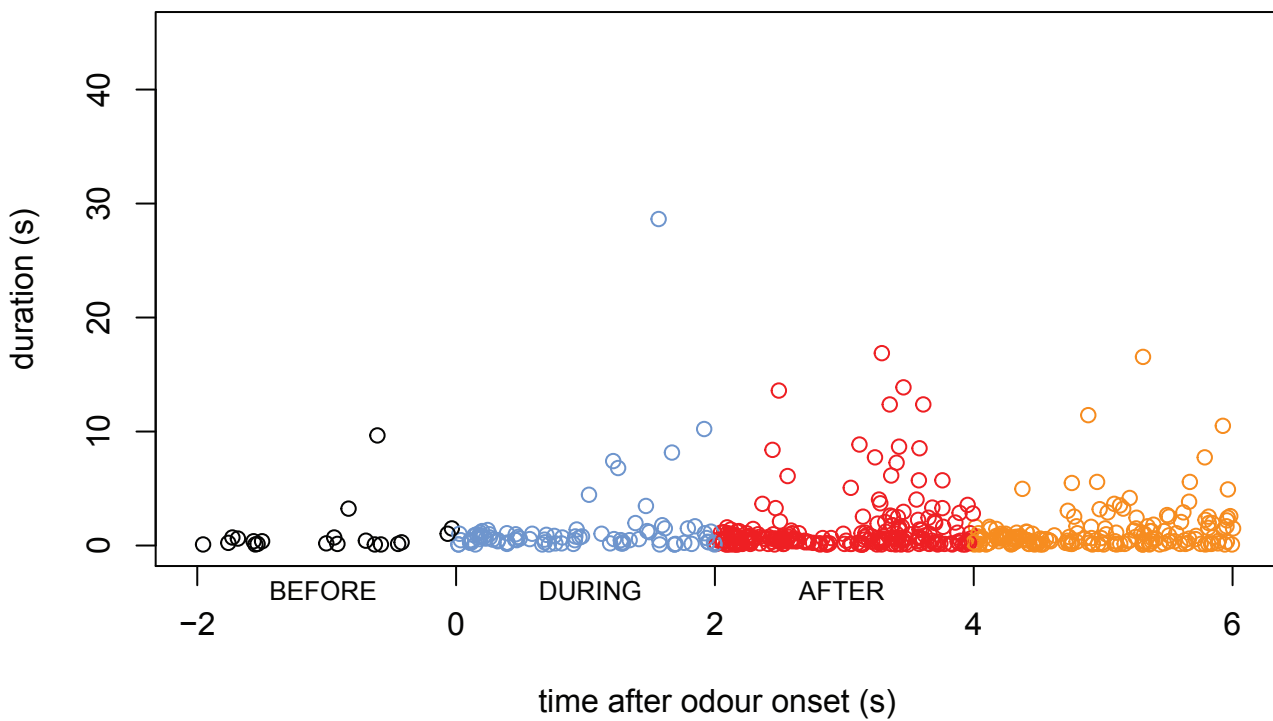

### hissing time/duration plot for all CS+

b

### hissing time/duration plot for all CS-