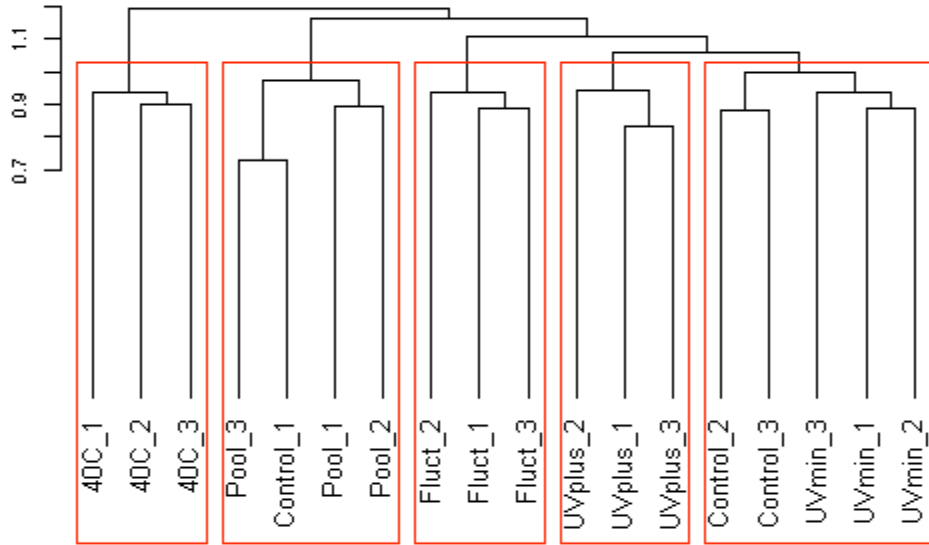

Canberra dissimilarity

Pools and mesocosms  
hclust (\*, "ward")