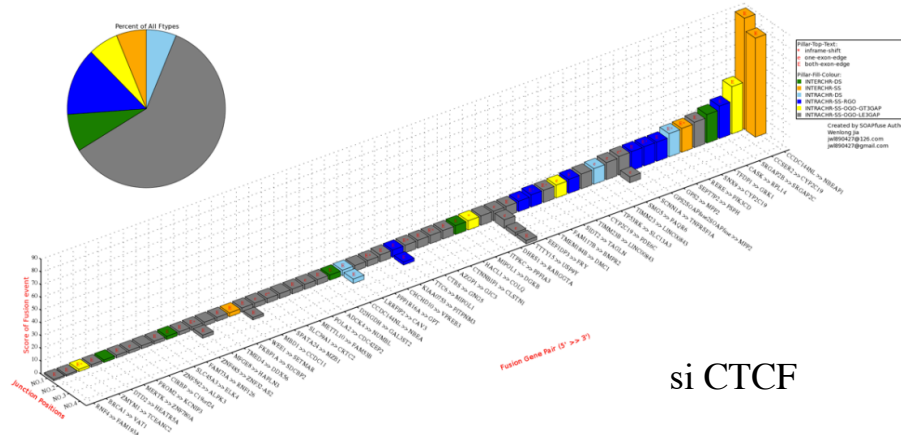

Pillar-Fill-Colour:

- INTERCHR-DS
- INTERCHR-SS
- INTRACHR-DS
- INTRACHR-SS-RGO
- INTRACHR-SS-OGO-GT3GAP
- INTRACHR-SS-OGO-LE3GAP

Fig. S2