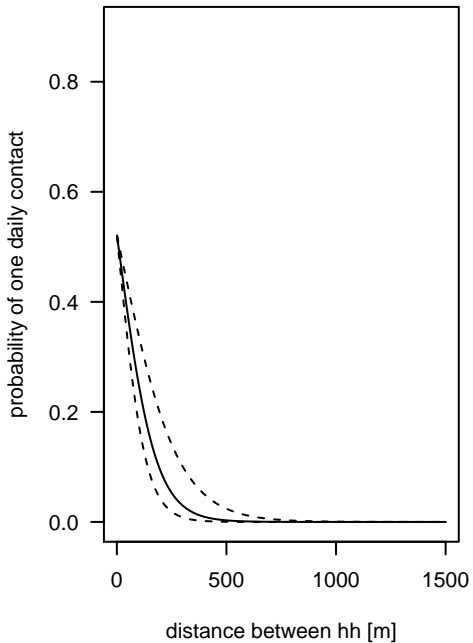

minimal distance kernel

increased short distance prob

increased long distance prob