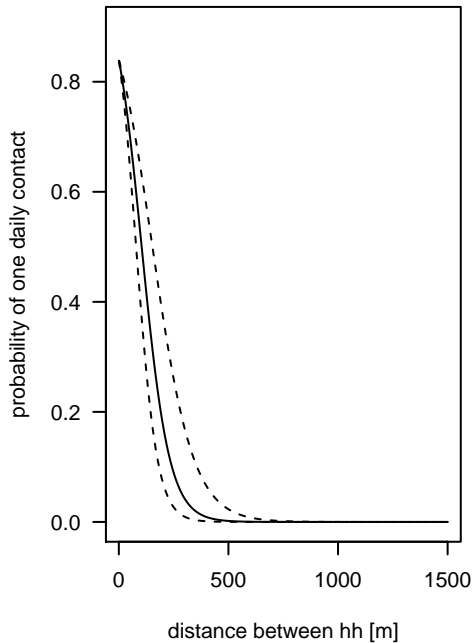

minimal distance kernel

increased short distance prob

increased long distance prob