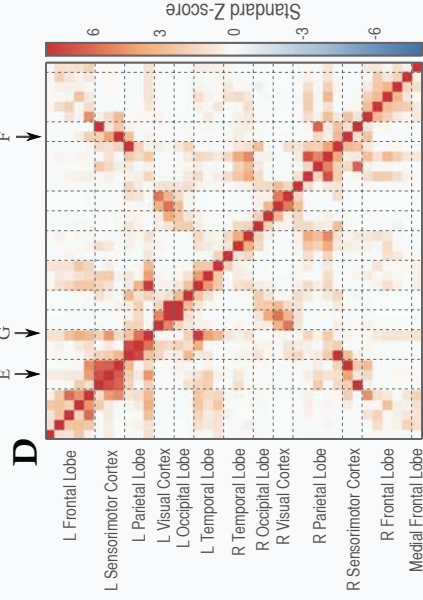

No Correction

Symmetric Multivariate Leakage Correction

Alpha Band (8-13 Hz)

Beta Band (13-30 Hz)