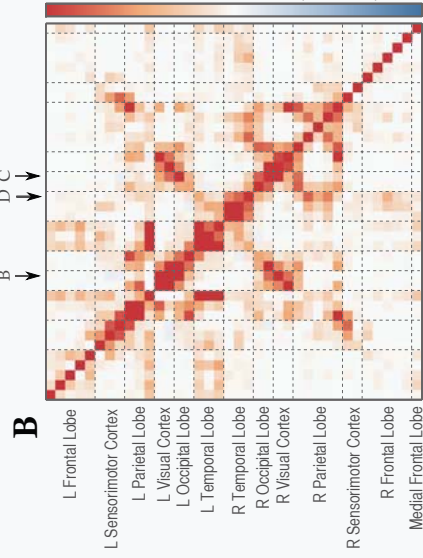

No Correction

Symmetric Multivariate Leakage Correction

Alpha Band (8-13 Hz)

Beta Band (13-30 Hz)