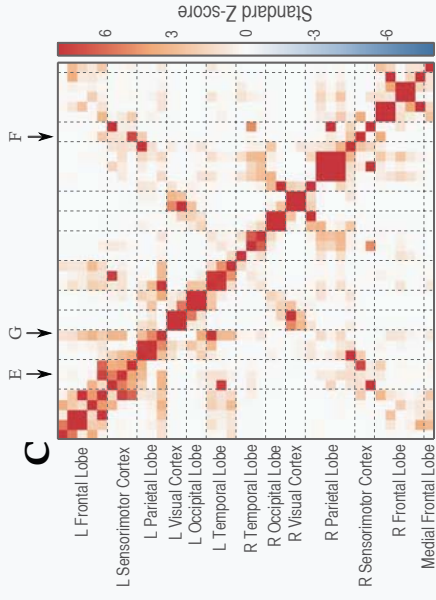

No Correction

Symmetric Multivariate Leakage Correction

Alpha Band (8-13 Hz)

Beta Band (13-30 Hz)