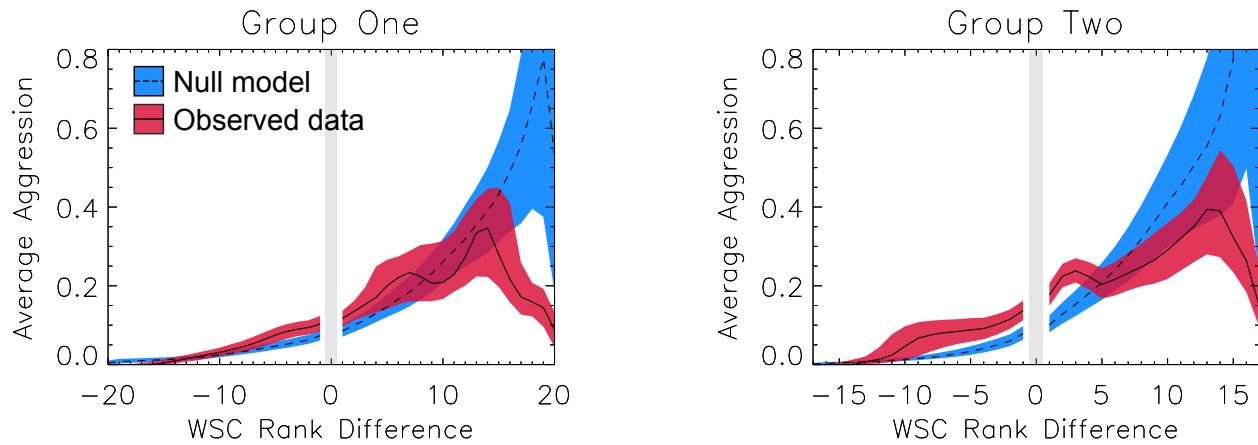

# Supporting Information: Social Feedback and the Emergence of Rank in Animal Society

Elizabeth A. Hobson & Simon DeDeo

**S6 Fig. Weighted Simple Consensus as a guide to focused aggression.** Aggression patterns plotted for the final three study quarters. Red band is average aggression as a function of rank difference (and  $1\sigma$  errors); blue is the EC null as before.