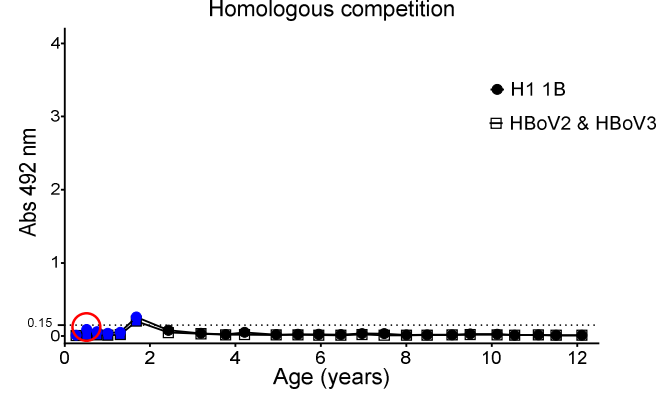

Red open circle or red open rectangle around a data point indicates that the sample has been positive in IgM for HBoV1 or HBoV2, respectively. All sera tested by PCR for any of the three viruses were tested for HBoV1-3 IgM. IgM negativity is not separately indicated. Red data point surrounded by a red open circle or rectangle indicates that the sample has been positive for IgM and HBoV DNA.

■ ↓ ○ ↓

PCR positive (closed symbol) or IgM positive (open symbol) sample that is below the range of the y-axis.

1

2

3

4

5

6