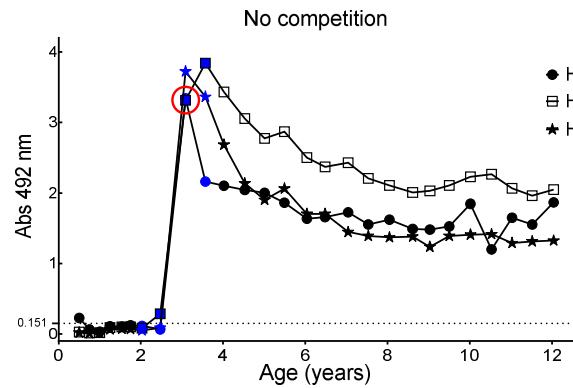

Red open circle or red open rectangle around a data point indicates that the sample has been positive in IgM for HBoV1 or HBoV2, respectively. All sera tested by PCR for any of the three viruses were tested for HBoV1-3 IgM. IgM negativity is not separately indicated. Red data point surrounded by a red open circle or rectangle indicates that the sample has been positive for IgM and HBoV DNA.

■ ↓ ○ ↓

PCR positive (closed symbol) or IgM positive (open symbol) sample that is below the range of the y-axis.

1

2

3

4

5

6