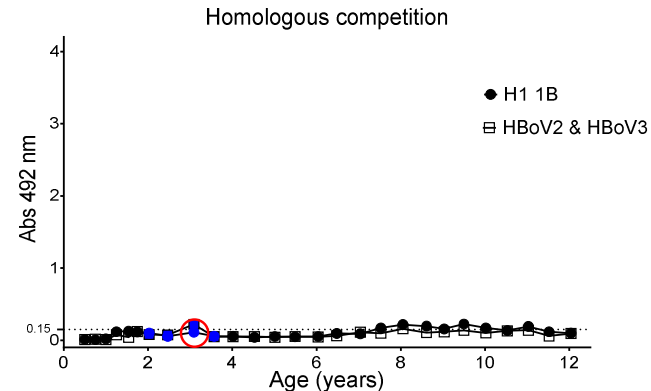

Red open circle or red open rectangle around a data point indicates that the sample has been positive in IgM for HBoV1 or HBoV2, respectively. All sera tested by PCR for any of the three viruses were tested for HBoV1-3 IgM. IgM negativity is not separately indicated. Red data point surrounded by a red open circle or rectangle indicates that the sample has been positive for IgM and HBoV DNA.

■ ↓ ○ ↓

PCR positive (closed symbol) or IgM positive (open symbol) sample that is below the range of the y-axis.

1

2

3

4

5

6