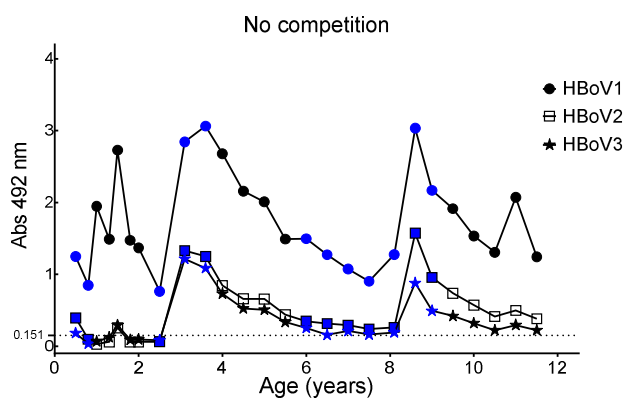

Red open circle or red open rectangle around a data point indicates that the sample has been positive in IgM for HBoV1 or HBoV2, respectively. All sera tested by PCR for any of the three viruses were tested for HBoV1-3 IgM. IgM negativity is not separately indicated. Red data point surrounded by a red open circle or rectangle indicates that the sample has been positive for IgM and HBoV DNA.

■ ↓ ○ ↓

PCR positive (closed symbol) or IgM positive (open symbol) sample that is below the range of the y-axis.

1

2

3

4

5

6