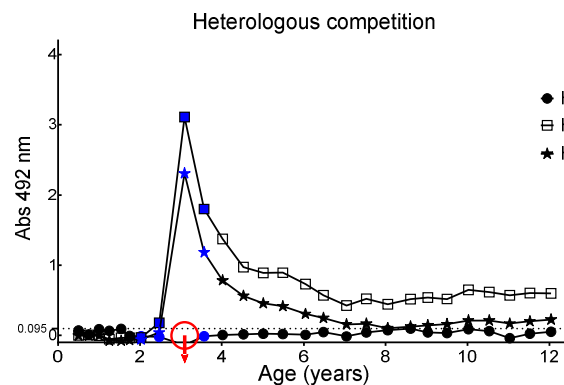

Red open circle or red open rectangle around a data point indicates that the sample has been positive in IgM for HBoV1 or HBoV2, respectively. All sera tested by PCR for any of the three viruses were tested for HBoV1-3 IgM. IgM negativity is not separately indicated. Red data point surrounded by a red open circle or rectangle indicates that the sample has been positive for IgM and HBoV DNA.

■ ↓ ○ ↓

PCR positive (closed symbol) or IgM positive (open symbol) sample that is below the range of the y-axis.

1

2

3

4

5

6