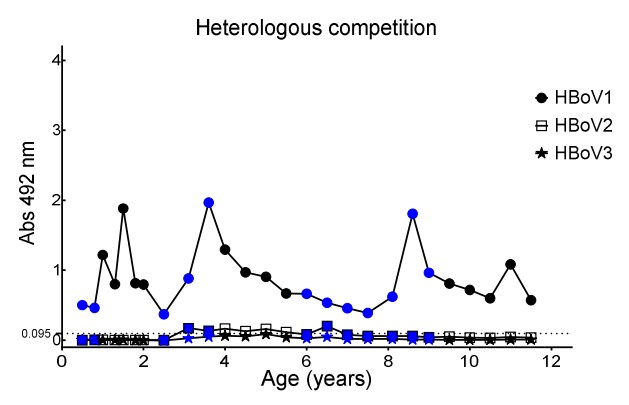

Red open circle or red open rectangle around a data point indicates that the sample has been positive in IgM for HBoV1 or HBoV2, respectively. All sera tested by PCR for any of the three viruses were tested for HBoV1-3 IgM. IgM negativity is not separately indicated. Red data point surrounded by a red open circle or rectangle indicates that the sample has been positive for IgM and HBoV DNA.

■ ↓ ○ ↓

PCR positive (closed symbol) or IgM positive (open symbol) sample that is below the range of the y-axis.

1

2

3

4

5

6