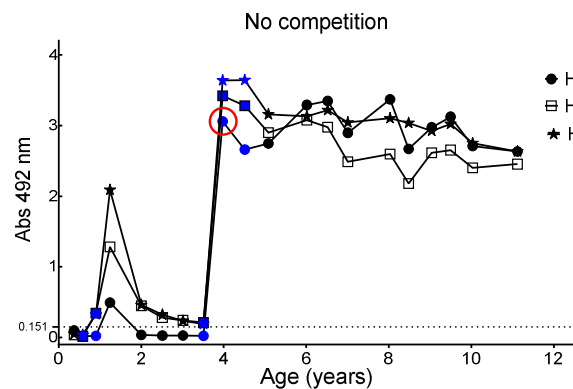

Red open circle or red open rectangle around a data point indicates that the sample has been positive in IgM for HBoV1 or HBoV2, respectively. All sera tested by PCR for any of the three viruses were tested for HBoV1-3 IgM. IgM negativity is not separately indicated. Red data point surrounded by a red open circle or rectangle indicates that the sample has been positive for IgM and HBoV DNA.

■ ↓ ○ ↓

PCR positive (closed symbol) or IgM positive (open symbol) sample that is below the range of the y-axis.

1

2

3

4

5

6