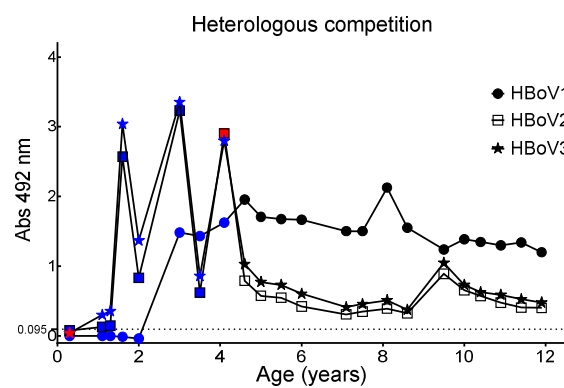

Red open circle or red open rectangle around a data point indicates that the sample has been positive in IgM for HBoV1 or HBoV2, respectively. All sera tested by PCR for any of the three viruses were tested for HBoV1-3 IgM. IgM negativity is not separately indicated. Red data point surrounded by a red open circle or rectangle indicates that the sample has been positive for IgM and HBoV DNA.

■ ↓ ○ ↓

PCR positive (closed symbol) or IgM positive (open symbol) sample that is below the range of the y-axis.

1

2

3

4

5

6