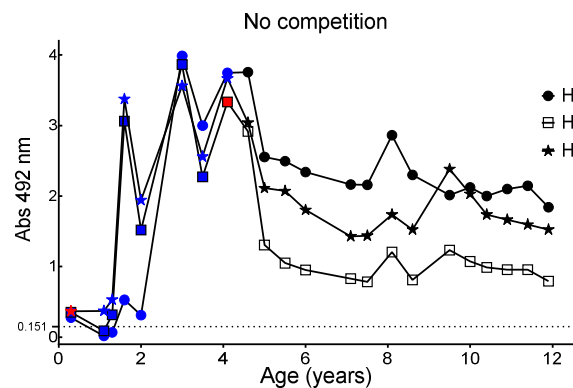

Red open circle or red open rectangle around a data point indicates that the sample has been positive in IgM for HBoV1 or HBoV2, respectively. All sera tested by PCR for any of the three viruses were tested for HBoV1-3 IgM. IgM negativity is not separately indicated. Red data point surrounded by a red open circle or rectangle indicates that the sample has been positive for IgM and HBoV DNA.

■ ↓ ○ ↓

PCR positive (closed symbol) or IgM positive (open symbol) sample that is below the range of the y-axis.

1

2

3

4

5

6