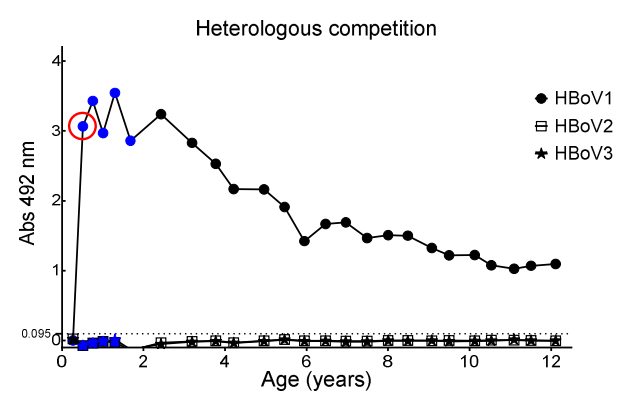

Red open circle or red open rectangle around a data point indicates that the sample has been positive in IgM for HBoV1 or HBoV2, respectively. All sera tested by PCR for any of the three viruses were tested for HBoV1-3 IgM. IgM negativity is not separately indicated. Red data point surrounded by a red open circle or rectangle indicates that the sample has been positive for IgM and HBoV DNA.

■ ↓ ○ ↓

PCR positive (closed symbol) or IgM positive (open symbol) sample that is below the range of the y-axis.

1

2

3

4

5

6