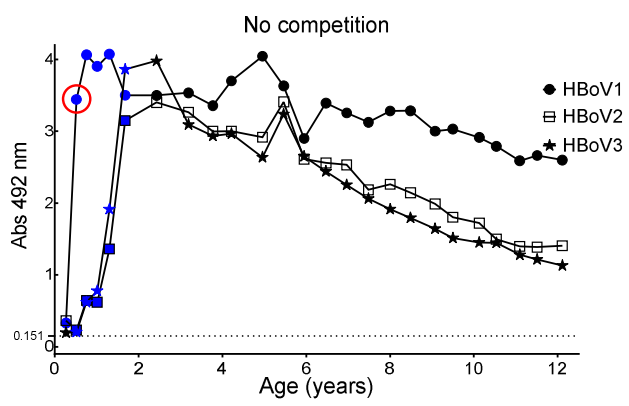

Red open circle or red open rectangle around a data point indicates that the sample has been positive in IgM for HBoV1 or HBoV2, respectively. All sera tested by PCR for any of the three viruses were tested for HBoV1-3 IgM. IgM negativity is not separately indicated. Red data point surrounded by a red open circle or rectangle indicates that the sample has been positive for IgM and HBoV DNA.

■ ↓ ○ ↓

PCR positive (closed symbol) or IgM positive (open symbol) sample that is below the range of the y-axis.

1

2

3

4

5

6