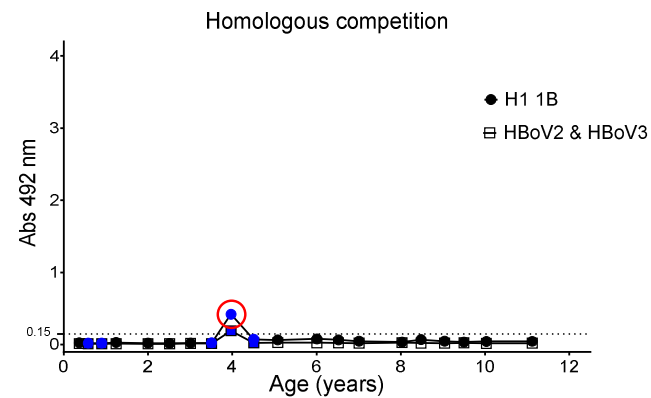

Red open circle or red open rectangle around a data point indicates that the sample has been positive in IgM for HBoV1 or HBoV2, respectively. All sera tested by PCR for any of the three viruses were tested for HBoV1-3 IgM. IgM negativity is not separately indicated. Red data point surrounded by a red open circle or rectangle indicates that the sample has been positive for IgM and HBoV DNA.

■ ↓ ○ ↓

PCR positive (closed symbol) or IgM positive (open symbol) sample that is below the range of the y-axis.

1

2

3

4

5

6