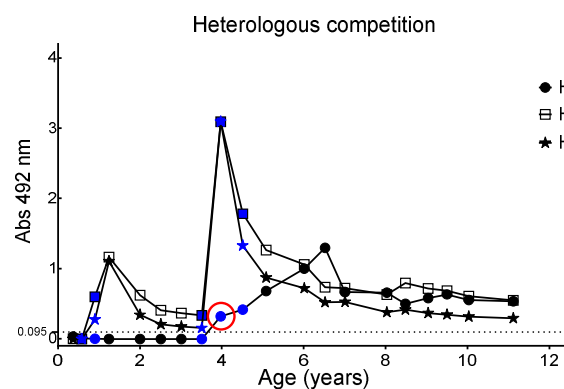

Red open circle or red open rectangle around a data point indicates that the sample has been positive in IgM for HBoV1 or HBoV2, respectively. All sera tested by PCR for any of the three viruses were tested for HBoV1-3 IgM. IgM negativity is not separately indicated. Red data point surrounded by a red open circle or rectangle indicates that the sample has been positive for IgM and HBoV DNA.

■ ↓ ○ ↓

PCR positive (closed symbol) or IgM positive (open symbol) sample that is below the range of the y-axis.

1

2

3

4

5

6