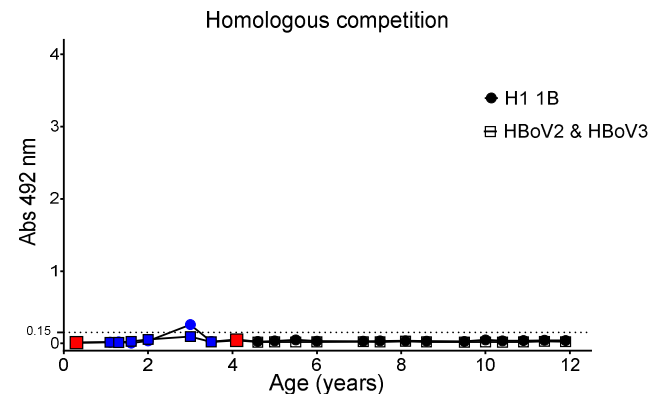

Red open circle or red open rectangle around a data point indicates that the sample has been positive in IgM for HBoV1 or HBoV2, respectively. All sera tested by PCR for any of the three viruses were tested for HBoV1-3 IgM. IgM negativity is not separately indicated. Red data point surrounded by a red open circle or rectangle indicates that the sample has been positive for IgM and HBoV DNA.

■ ↓ ○ ↓

PCR positive (closed symbol) or IgM positive (open symbol) sample that is below the range of the y-axis.

1

2

3

4

5

6