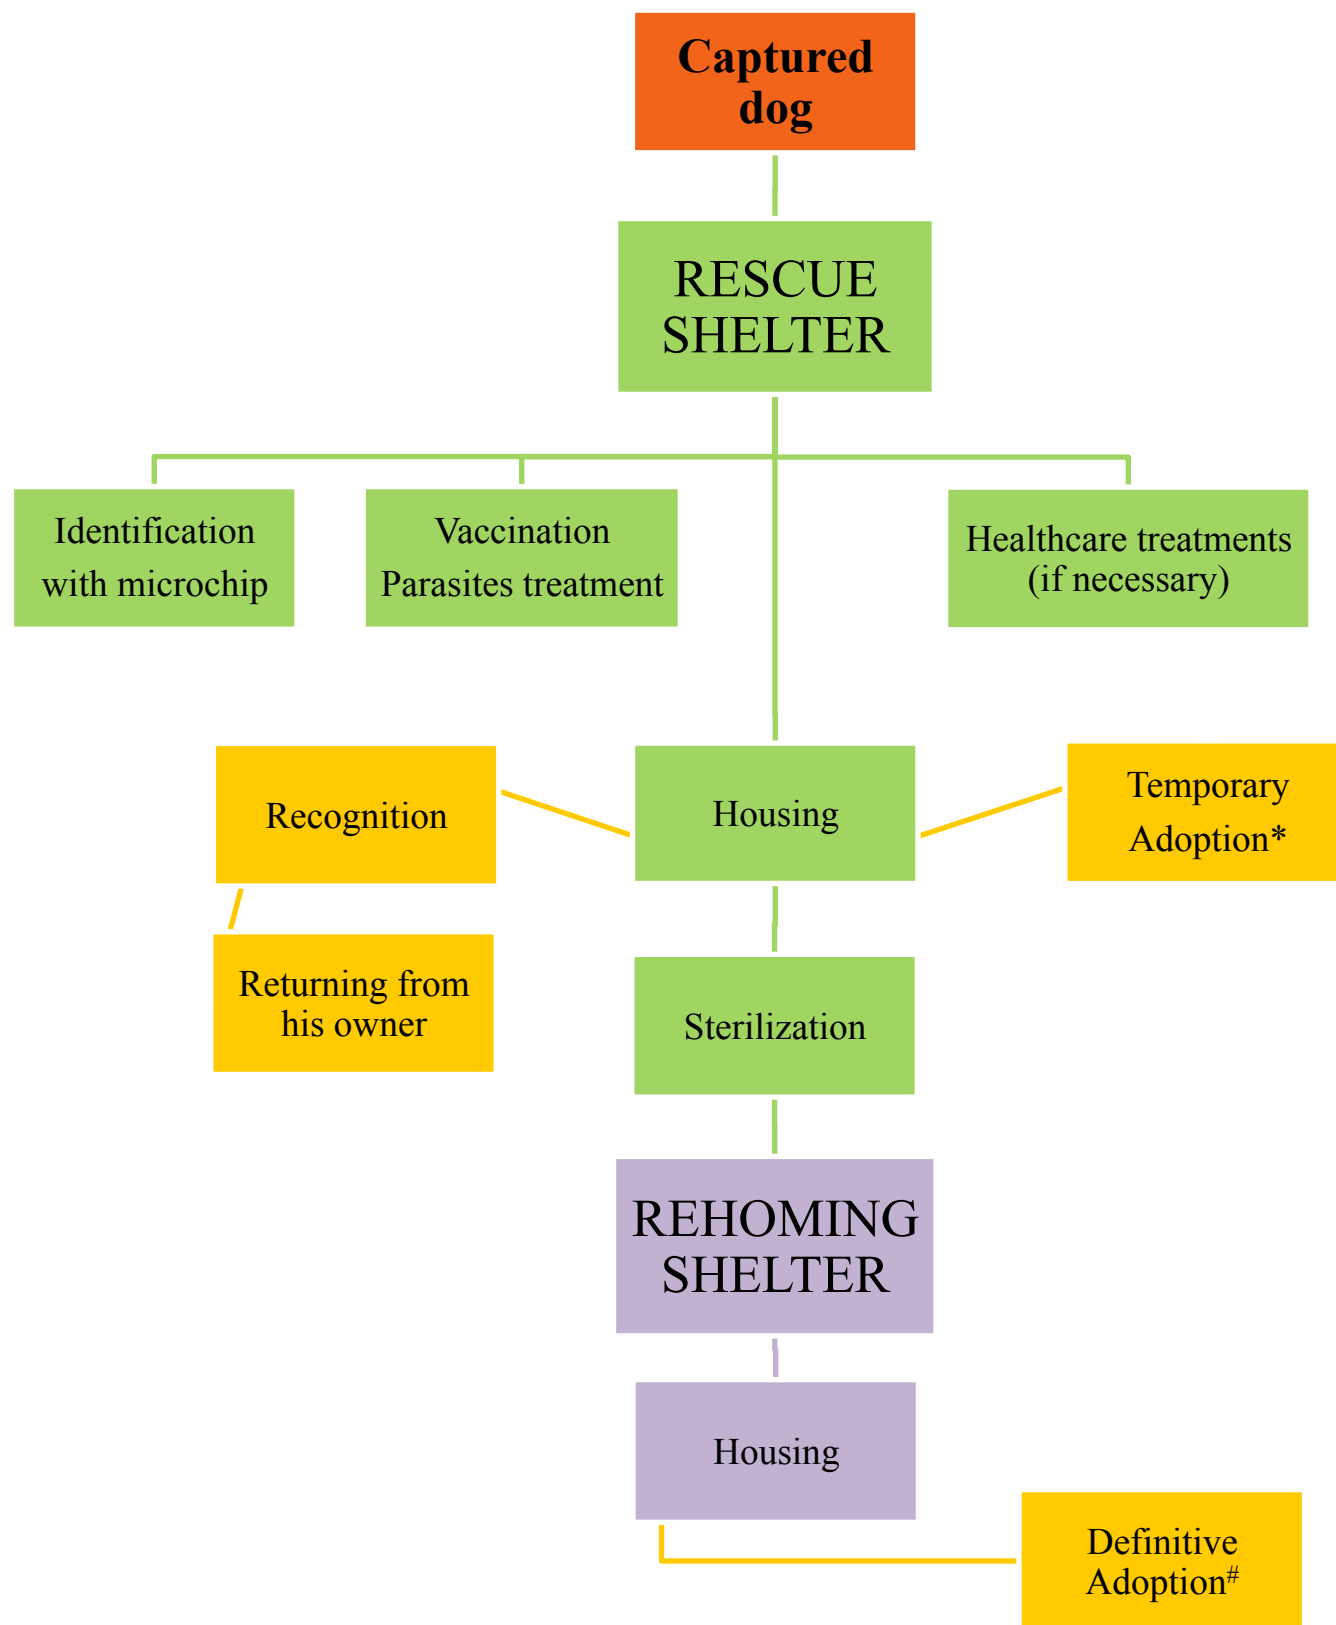

Supplementary Material. Iter of a captured dog in Rescue and Rehoming shelters.

* Adoption from a rescue shelter is “temporary” if made within 60 days after dog capture. If the dog is not recognized and reclaimed by its owner within this time, the adoption can become “definitive”.

Adoption from a rehoming shelter is always “definitive”