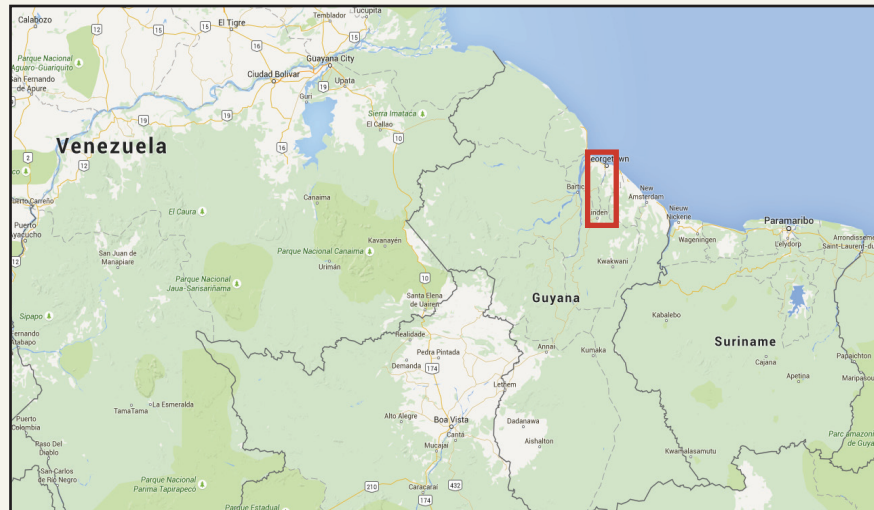

Field Sites

© ZeeMaps

Data © OpenStreetMap contributors

16 km

8 m

Georgetown

ESSEQUIBO
ISLANDS-WEST
DEMERARA
REGION

DEMERARA-MAHAICA
REGION

Linden

1. Patentia 2. Princess Cemetery 3. Seawall Trench 4. Turkeyen 5. West Watuka (*Poecilia bifurca*)