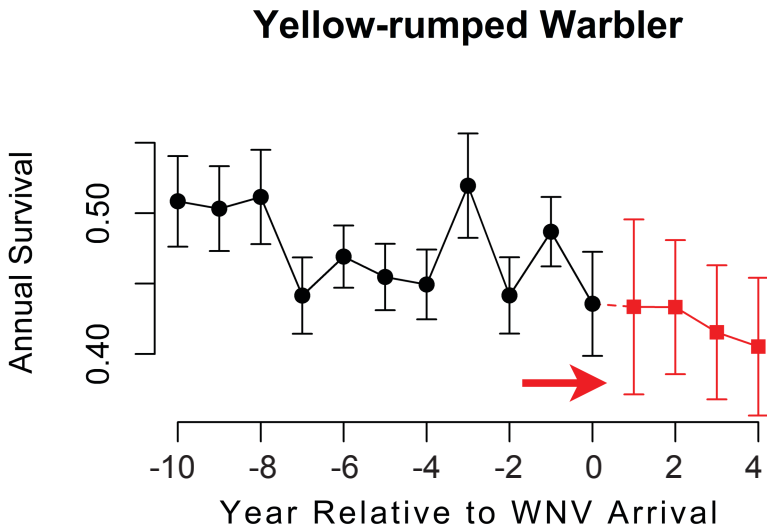

WNV Arrival Years