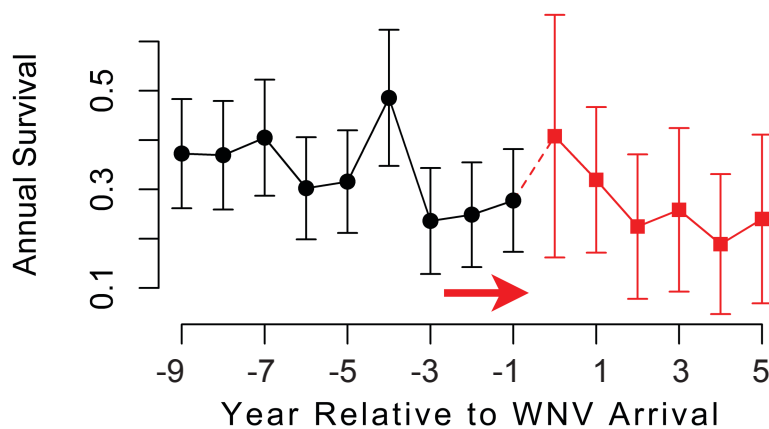

WNV Arrival Years

2002 - 2005

2002 -
2003

1999 - 2001

American Goldfinch

Black-headed Grosbeak

Eastern Towhee

WNV Arrival Years