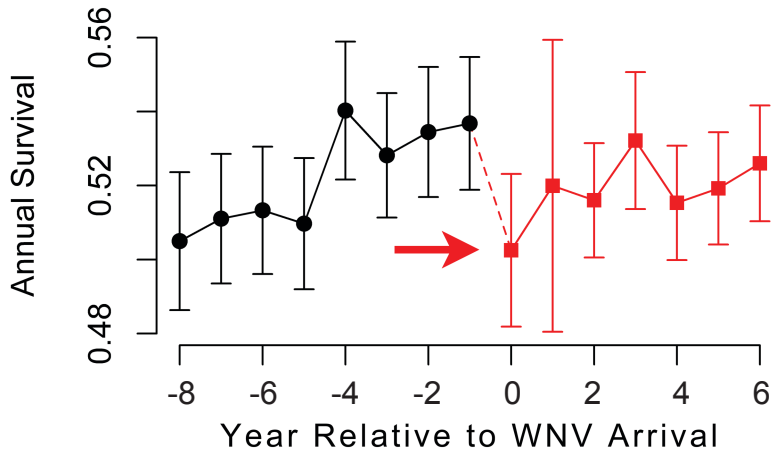

WNV Arrival Years

Gray Catbird