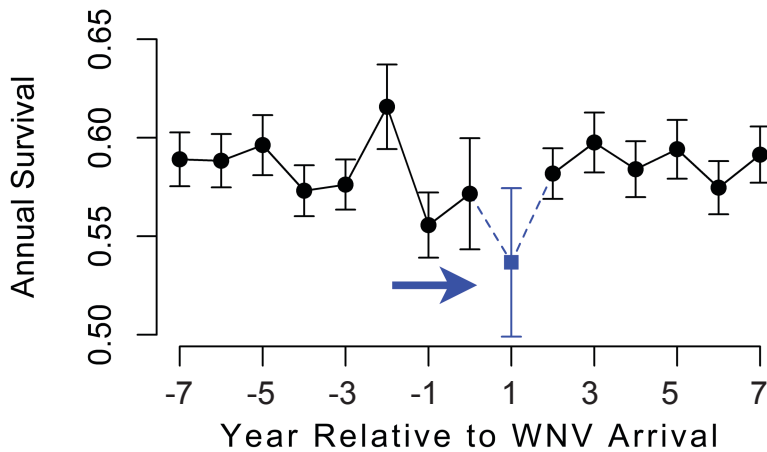

2002 -
2003

1999 - 2001

WNV Arrival Years

Fox Sparrow

Northern Cardinal

Red-eyed Vireo

WNV Arrival Years

Song Sparrow

2002 - 2005

2002 -
2003

1999 - 2001

Spotted Towhee

White-eyed Vireo

WNV Arrival Years

Western Wood-pewee

Yellow Warbler