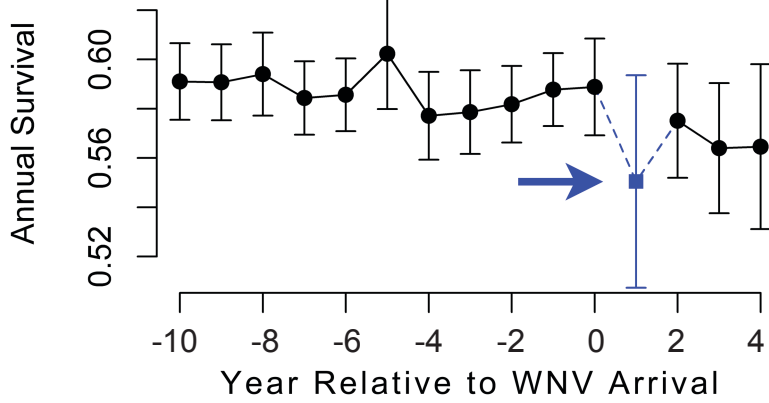

2002 -
2003

1999 - 2001

WNV Arrival Years

Fox Sparrow

Northern Cardinal

Red-eyed Vireo

WNV Arrival Years

Song Sparrow

2002 - 2005

2002 -
2003

1999 - 2001

Spotted Towhee

White-eyed Vireo

WNV Arrival Years

Western Wood-pewee

Yellow Warbler

2002 - 2005

2002 -
2003

1999 - 2001