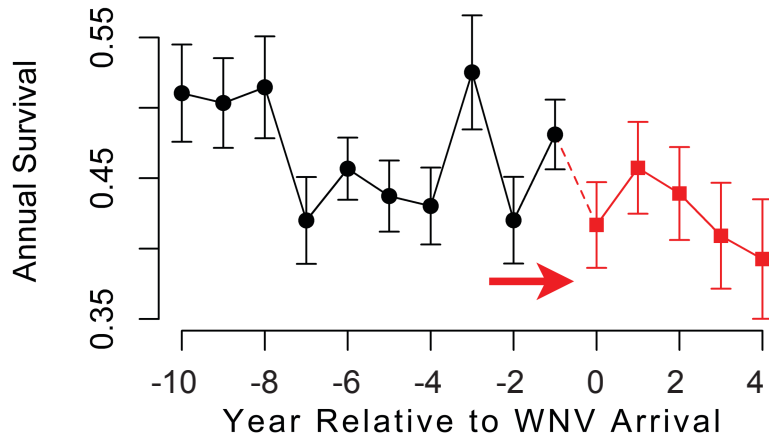

WNV Arrival Years

2002 - 2005

2002 -
2003

1999 - 2001

American Goldfinch

Black-headed Grosbeak

Eastern Towhee

WNV Arrival Years