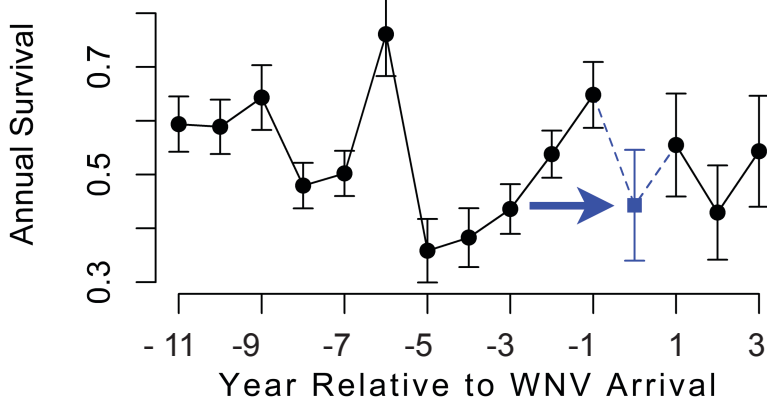

Tufted Titmouse

Warbling Vireo

WNV Arrival Years

WNV Arrival Years

Carolina Wren

Downy Woodpecker

Field Sparrow

2002 - 2005

2002 -
2003

1999 - 2001

WNV Arrival Years

Fox Sparrow

Northern Cardinal

Red-eyed Vireo

WNV Arrival Years

Song Sparrow