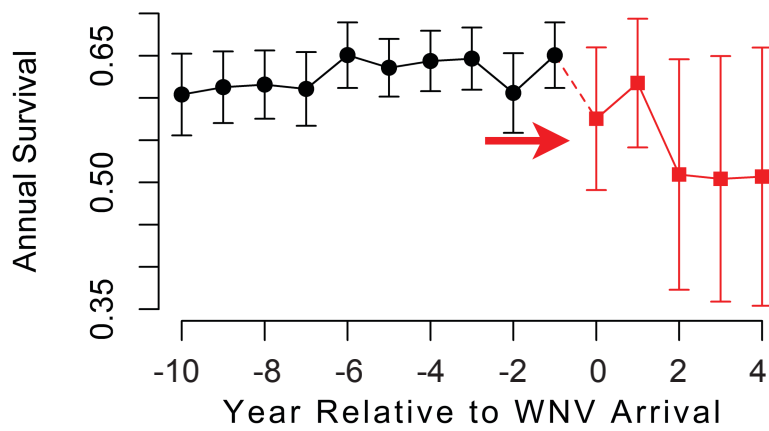

WNV Arrival Years

2002 - 2005

2002 -
2003

1999 - 2001

American Goldfinch

Black-headed Grosbeak

Eastern Towhee

WNV Arrival Years