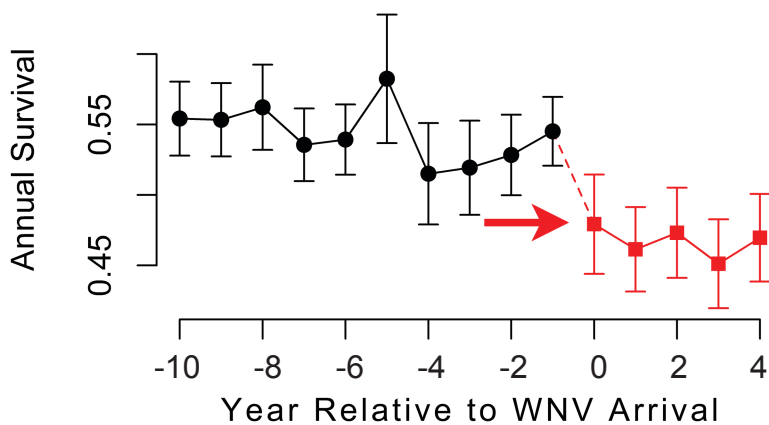

Warbling Vireo