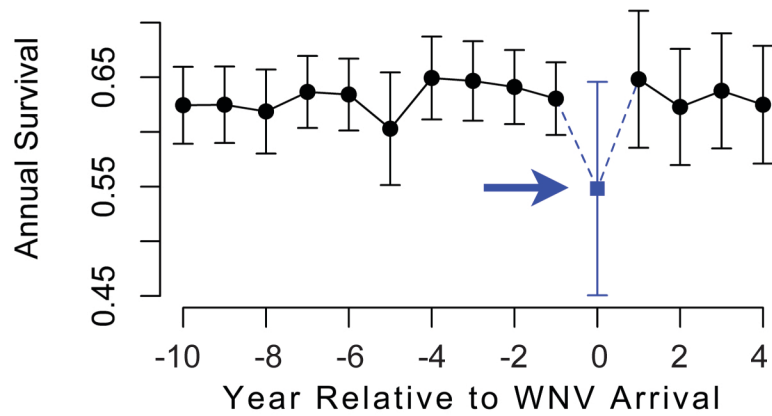

2002 -
2003

1999 - 2001

WNV Arrival Years

Fox Sparrow

Northern Cardinal

Red-eyed Vireo

WNV Arrival Years

Song Sparrow

2002 - 2005

2002 -
2003

1999 - 2001

Spotted Towhee

White-eyed Vireo

WNV Arrival Years

Western Wood-pewee

Yellow Warbler