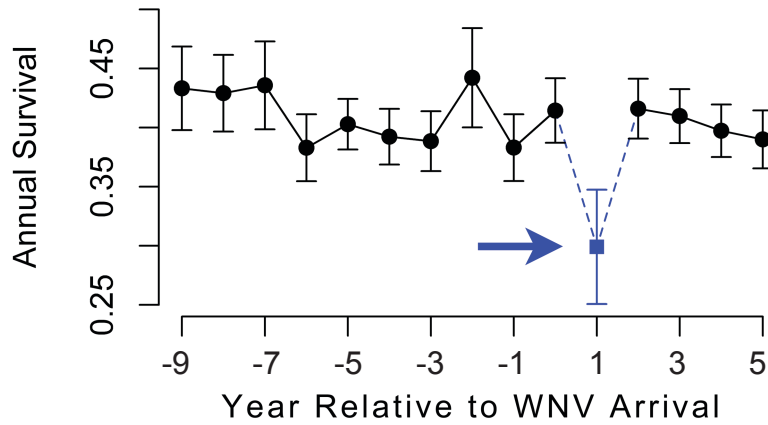

Tufted Titmouse

Warbling Vireo

WNV Arrival Years

WNV Arrival Years

Carolina Wren

Downy Woodpecker

Field Sparrow

2002 - 2005

2002 -
2003

1999 - 2001

WNV Arrival Years

Fox Sparrow

Northern Cardinal

Red-eyed Vireo

WNV Arrival Years

Song Sparrow