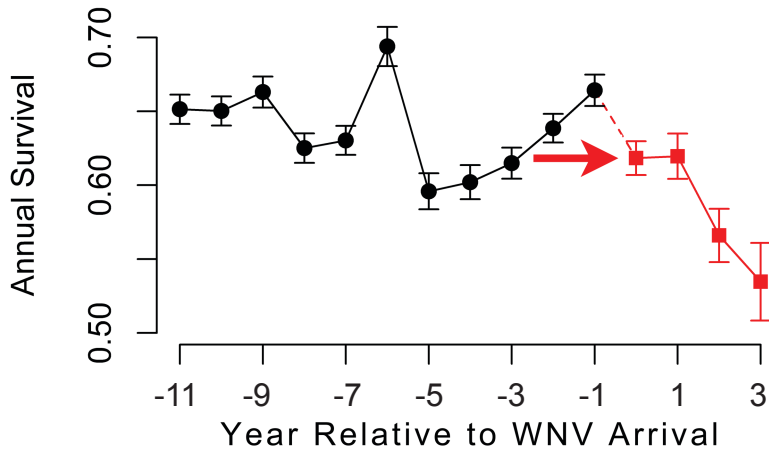

Gray Catbird

2002 - 2005

2002 - 2003

1999 - 2001

Ovenbird

Purple Finch

WNV Arrival Years

Swainson's Thrush