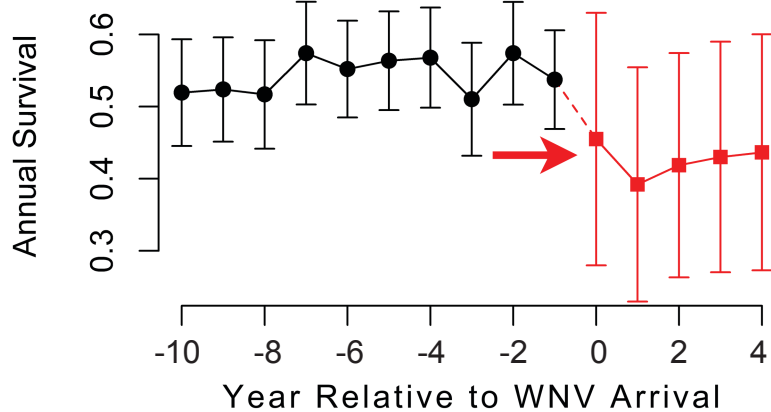

Gray Catbird

2002 - 2005

2002 - 2003

1999 - 2001

Ovenbird

Purple Finch

WNV Arrival Years

Swainson's Thrush