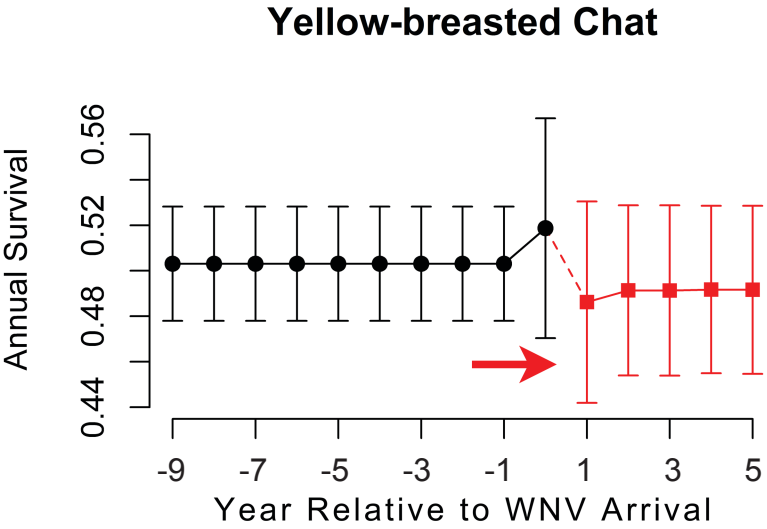

WNV Arrival Years