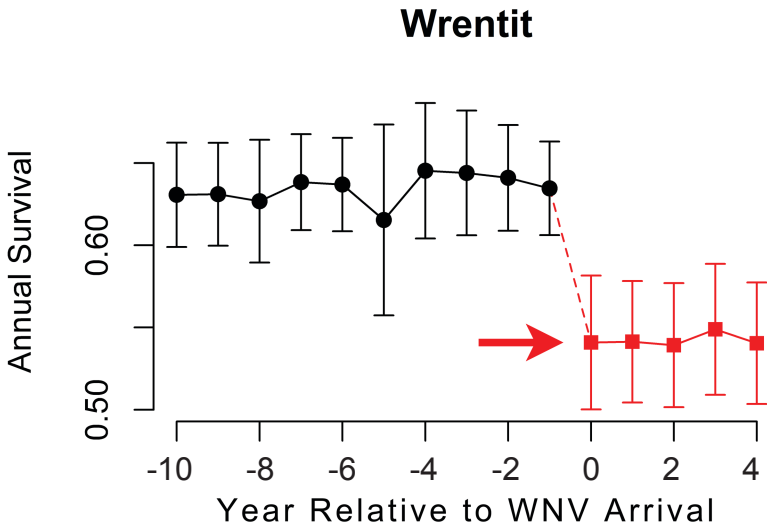

WNV Arrival Years