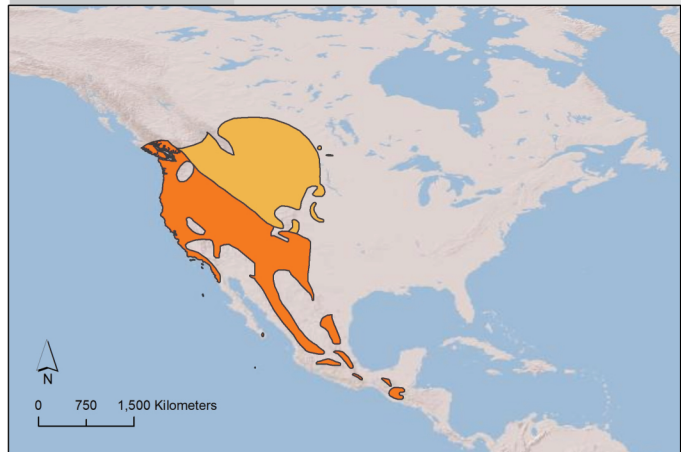

2002 -
2003

1999 - 2001

WNV Arrival Years

Fox Sparrow

Northern Cardinal

Red-eyed Vireo

WNV Arrival Years

Song Sparrow

2002 - 2005

2002 -
2003

1999 - 2001

Spotted Towhee

White-eyed Vireo

WNV Arrival Years

Western Wood-pewee

Yellow Warbler