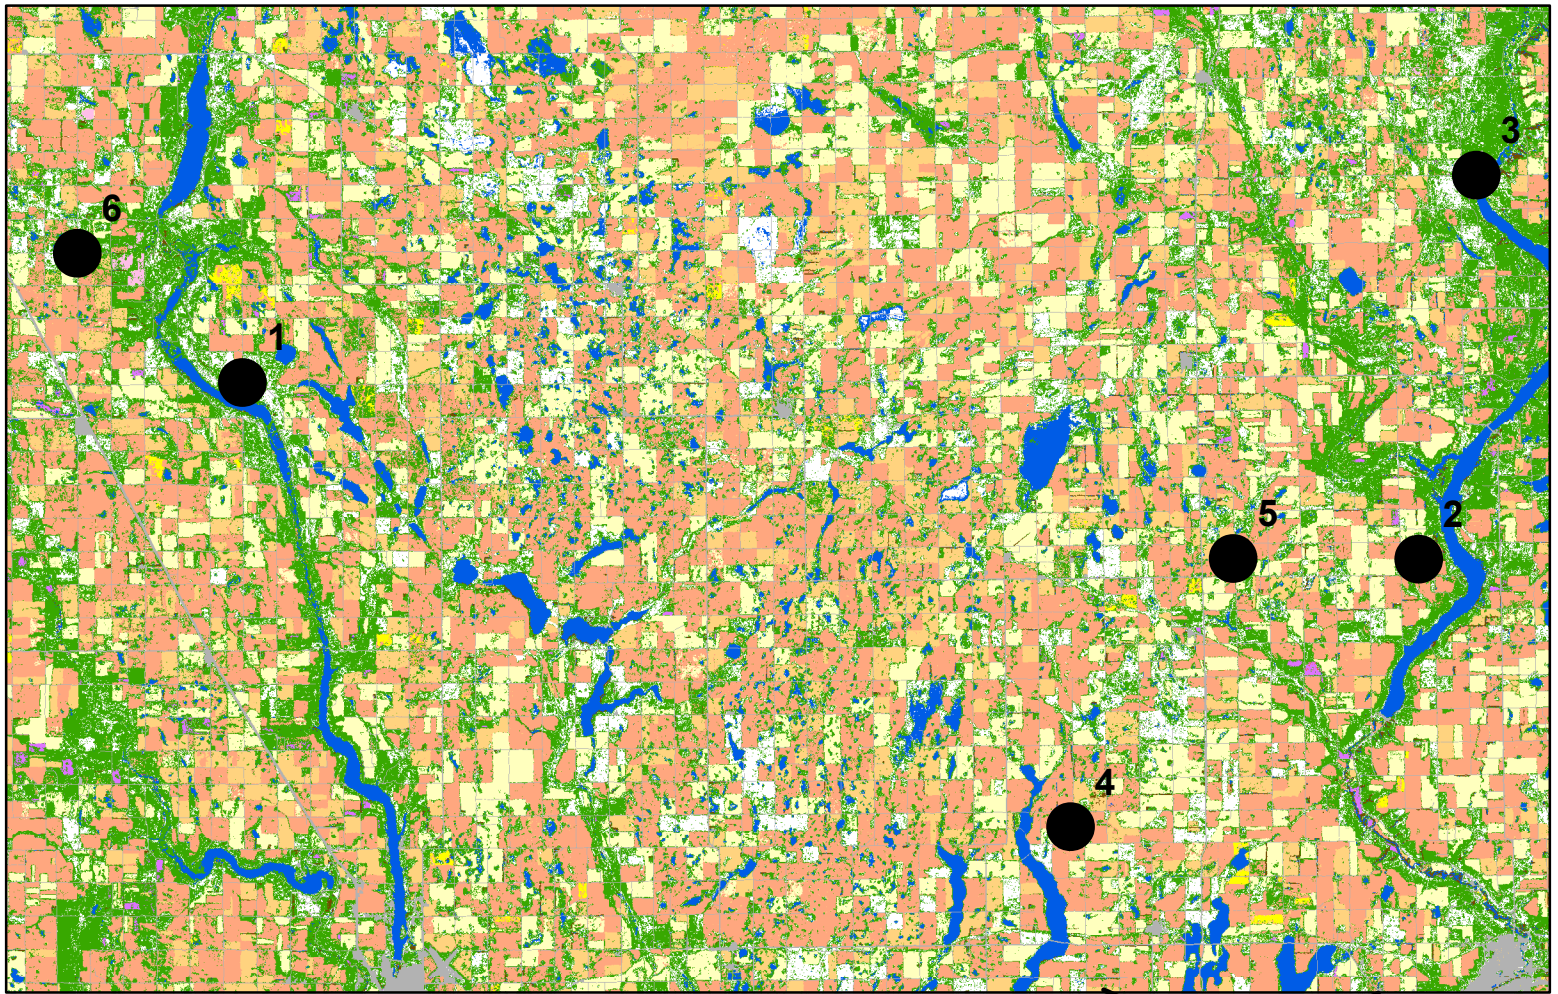

Supporting Information File 1. Apiary locations, sample dates, and replicate number.

**Legend**

- Apiary
- 2010 National Agricultural Statistic Service Land Cover Type**
- Alfalfa
  - Grassland
  - Canola
  - Other Cultivated
  - Corn
  - Small Grains
  - Developed
  - Soybeans
  - Forest
  - Sunflower
  - Water

Julian Day	Calendar Day	Apiary 1	Apiary 2	Apiary 3	Apiary 4	Apiary 5	Apiary 6
184	Jul 3, 2009	2	2	2	2	1	2
189	Jul 8, 2009	2	2	2	2	2	2
199	Jul 18, 2009	2	1	2	1	2	2
215	Aug 3, 2009	2	1	2	2	2	2
226	Aug 14, 2009	2	2	2	2	1	2
239	Aug 27, 2009	2	1	2	2	2	3
172	Jun 21, 2010	3	0	3	0	0	0
200	Jul 19, 2010	4	0	3	0	0	0
213	Aug 1, 2010	4	0	3	0	0	0
229	Aug 17, 2010	4	0	1	0	0	0
237	Aug 25, 2010	2	0	0	0	0	0
251	Sep 8, 2010	2	0	0	0	0	0