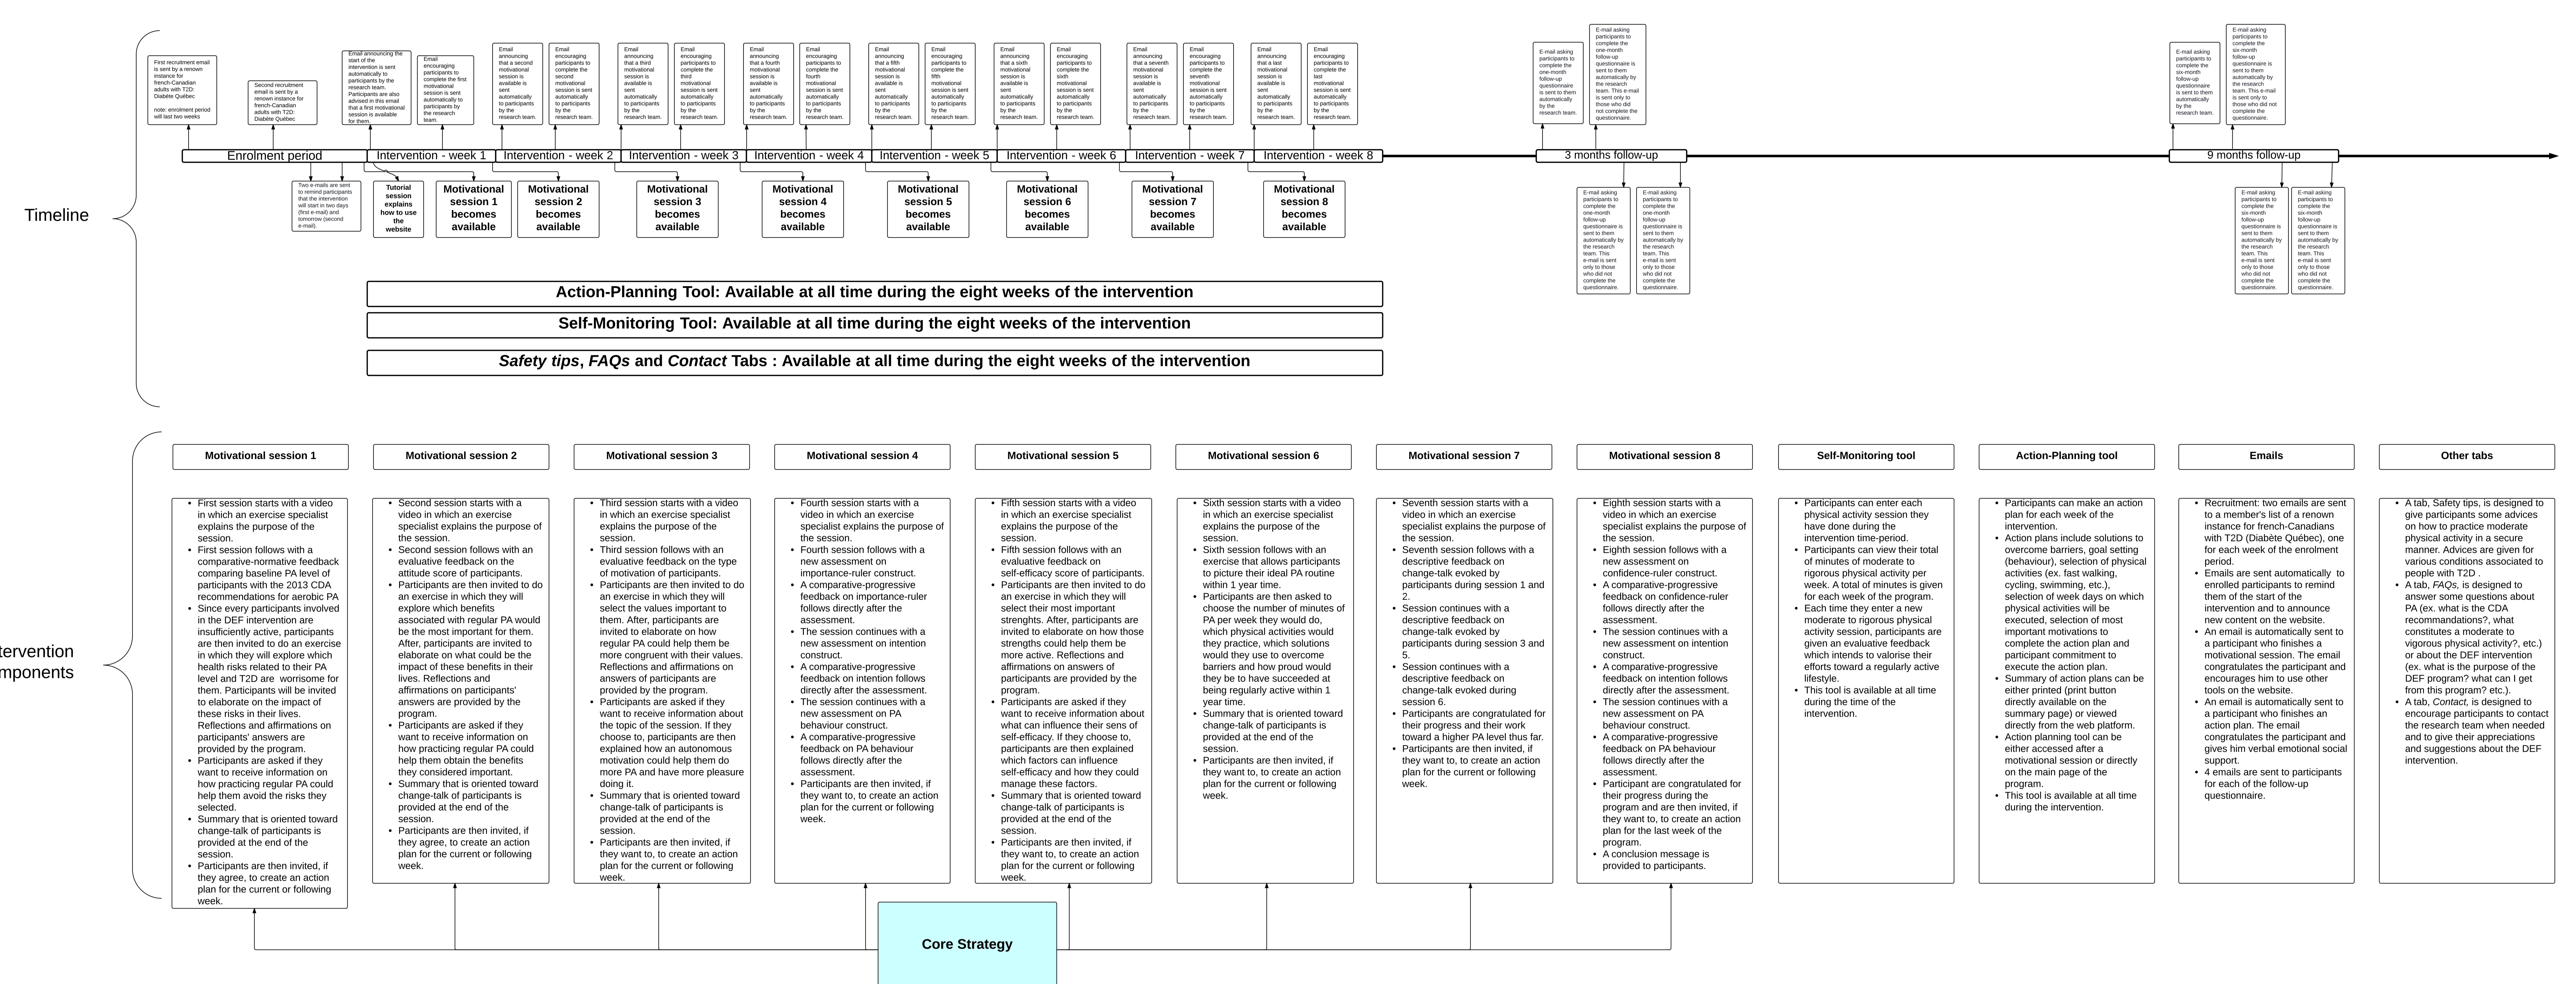

• **PC Users:** Use "Ctrl" and "+" to zoom in and "Ctrl" and "-" to zoom out

• **MAC users:** Use "Command" and "+" to zoom in and "Command" and "-" to zoom out

# Multimedia Appendix

## Trial Overview

Timeline and intervention components

**Core Behavior Change Strategy For Both Interventions Are Highlighted In Light Blue-Green**

Fully automated, tailored, Web-based intervention

Intervention components