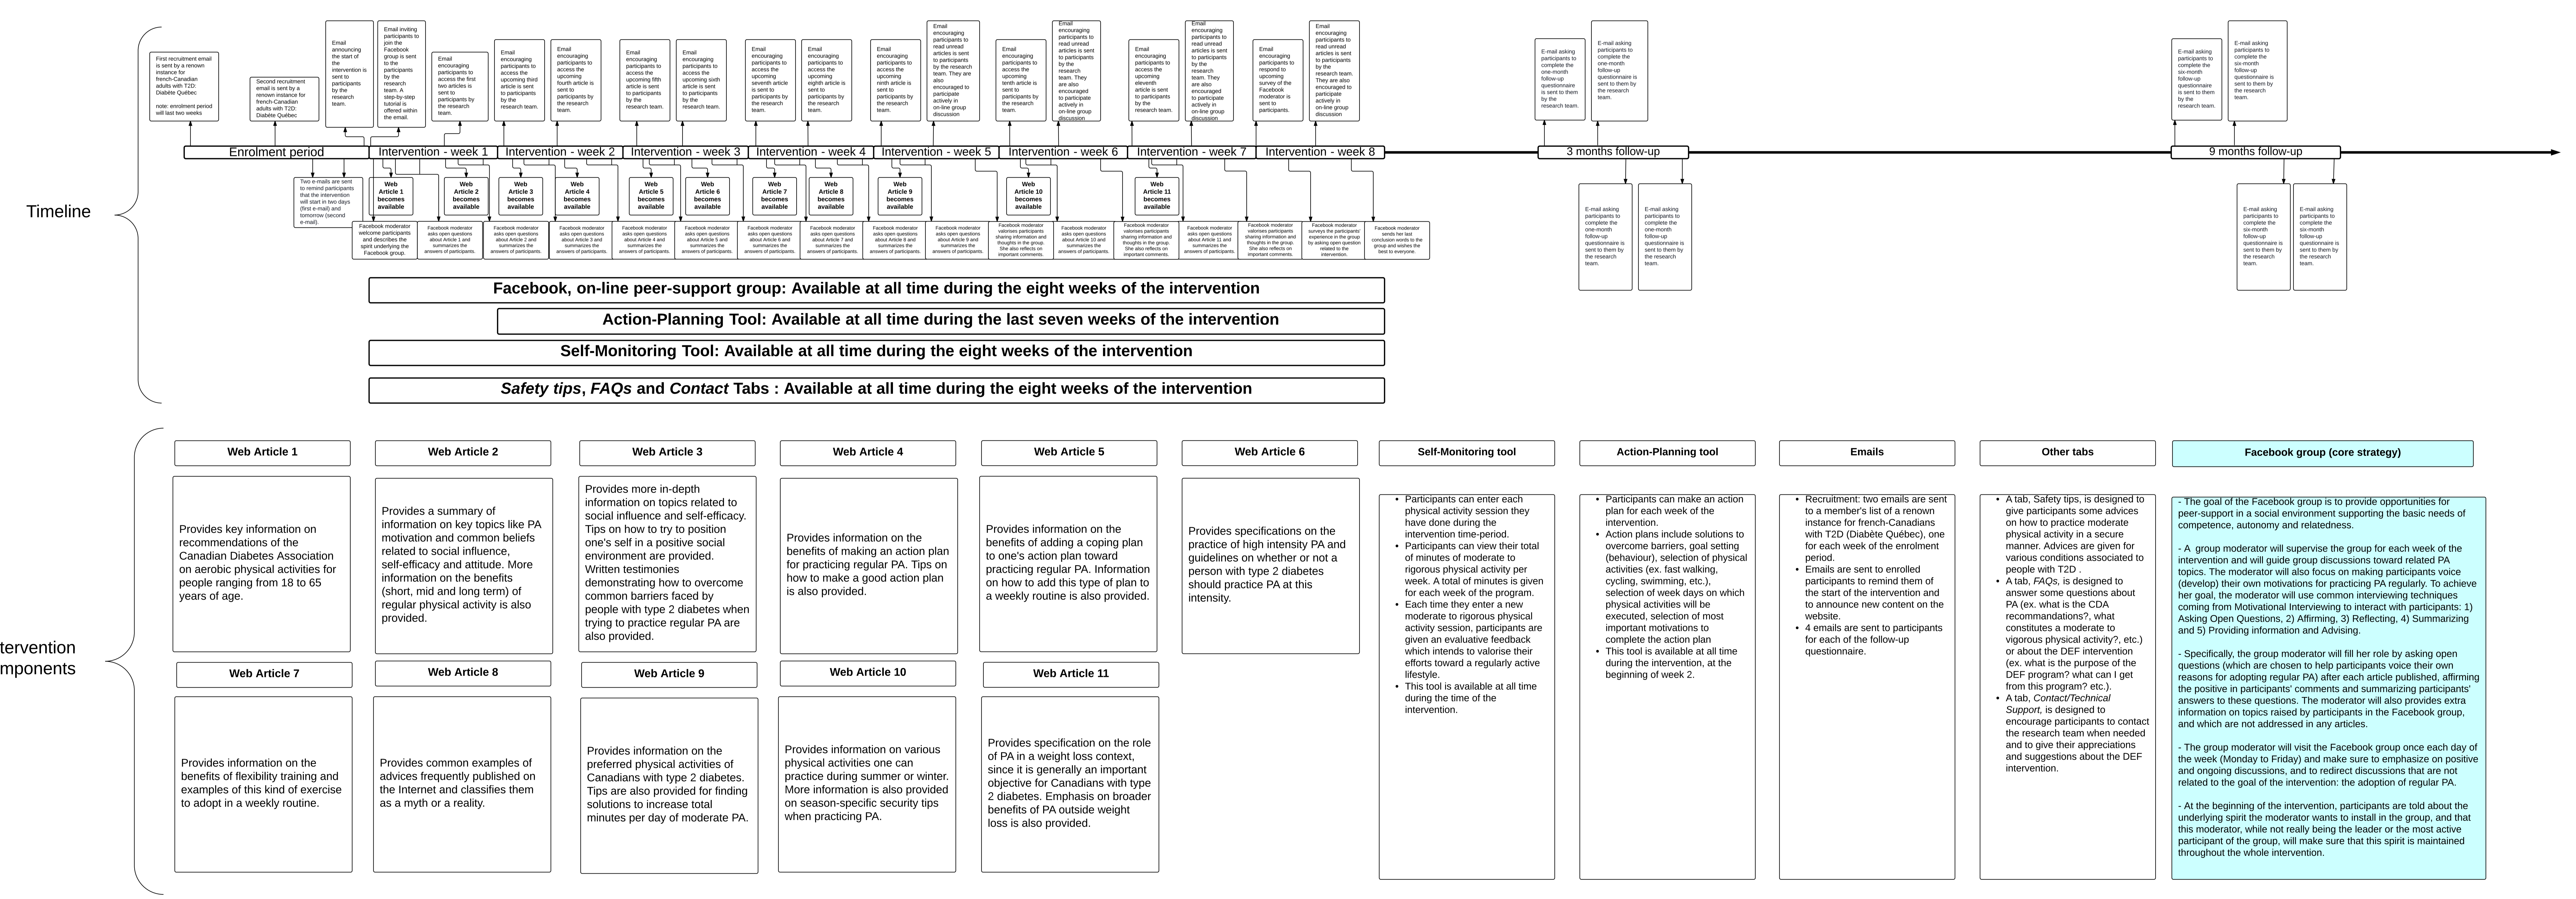

## Trial Overview

Timeline and intervention components

**Core Behavior Change Strategy For Both Interventions Are Highlighted In Light Blue-Green**

Fully automated, tailored, Web-based intervention

Intervention components

Facebook assisted, general, Web-based intervention

Intervention components

Control group

Intervention components