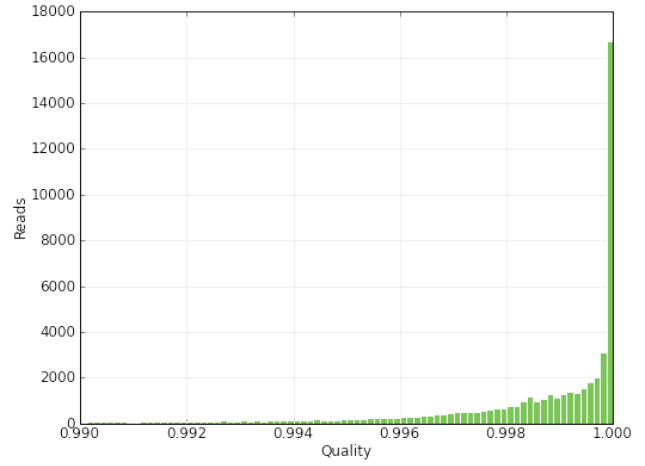

Reads Of Insert

Movie	Reads Of Insert	Read Bases Of Insert	Mean Read Length Of Insert	Read Accuracy Of Insert	Mean Number Of Passes
m130318_211224_42164_c10047419255000001823071406131312_s1_p0	11,682	3,811,273	326	99.84%	11.67
m130318_211224_42164_c10047419255000001823071406131312_s2_p0	10,427	3,394,552	325	99.8%	10.77
m130318_191650_42164_c10047419255000001823071406131311_s2_p0	14,487	4,744,534	327	99.86%	10.98
m130318_191650_42164_c10047419255000001823071406131311_s1_p0	14,502	4,749,711	327	99.87%	11.73

Read Length Of Insert

Read Quality Of Insert

Number Of Passes