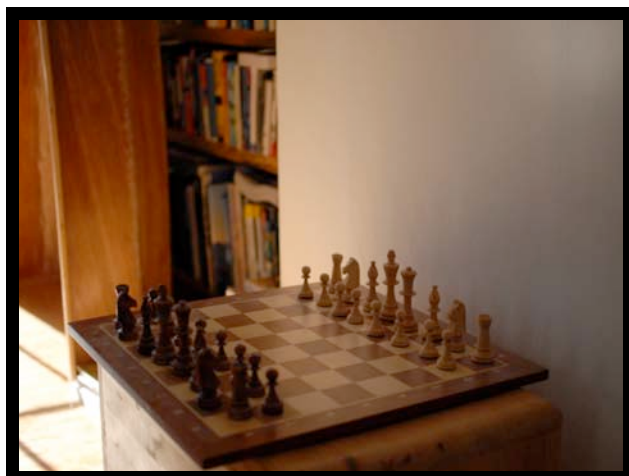

plate next to dishwasher

Syntax-Physics

goblet floating over piano

Note: Each participant only saw one version of each image in the experiment

Image set examples used in Vö and Wolfe

Consistent Control

towell near sink

pen on desk

Semantic

oven mitten near sink

spring onion on desk

Syntax-Mislocated

towell in sink

Syntax-Physics

pen floating over desk

Note: Each participant only saw one version of each image in the experiment

Image set examples used in Vö and Wolfe

Consistent Control

mouthwash near sink

chess piece on chessboard

Semantic

ketchup near sink

salt shaker on chessboard

Syntax-Mislocated

mouthwash in sink

chess piece floating over chessboard

Note: Each participant only saw one version of each image in the experiment

Image set examples used in Vö and Wolfe