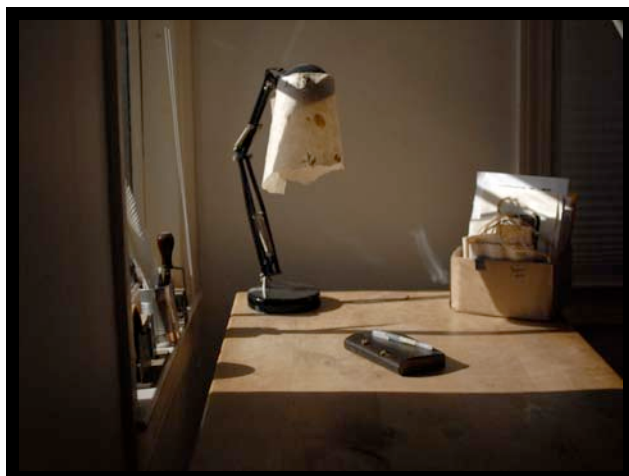

Image set examples used in Vö and Wolfe

Consistent Control

plate in dishwasher

goblet on piano

Semantic

envelope in dishwasher

espresso machine on piano

Syntax-Mislocated

plate next to dishwasher

Syntax-Physics

goblet floating over piano

Note: Each participant only saw one version of each image in the experiment

Image set examples used in Vö and Wolfe

Consistent Control

towell near sink

pen on desk

Semantic

oven mitten near sink

spring onion on desk

Syntax-Mislocated

towell in sink

Syntax-Physics

pen floating over desk

Note: Each participant only saw one version of each image in the experiment

Image set examples used in Vö and Wolfe

Consistent Control

mouthwash near sink

chess piece on chessboard

Semantic

ketchup near sink