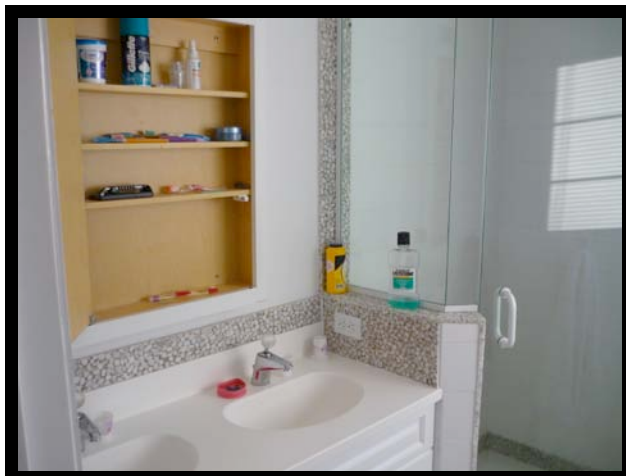

plate next to dishwasher

Syntax-Physics

goblet floating over piano

Note: Each participant only saw one version of each image in the experiment

Image set examples used in Vö and Wolfe

Consistent Control

towell near sink

pen on desk

Semantic

oven mitten near sink

spring onion on desk

Syntax-Mislocated

towell in sink

Syntax-Physics

pen floating over desk

Note: Each participant only saw one version of each image in the experiment

Image set examples used in Vö and Wolfe

Consistent Control

mouthwash near sink

chess piece on chessboard

Semantic

ketchup near sink

salt shaker on chessboard

Syntax-Mislocated

mouthwash in sink

chess piece floating over chessboard

Note: Each participant only saw one version of each image in the experiment

Image set examples used in Vö and Wolfe