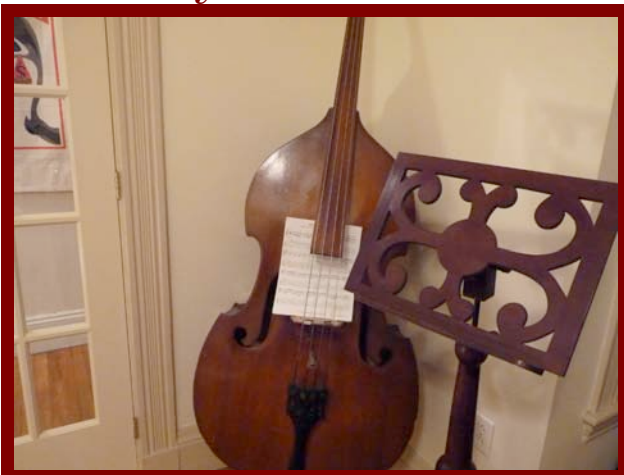

salt shaker on chessboard

Syntax-Mislocated

mouthwash in sink

chess piece floating over chessboard

Note: Each participant only saw one version of each image in the experiment

Image set examples used in Vö and Wolfe

Syntax-Physics

mug balancing on microwave door

Note: Each participant only saw one version of each image in the experiment

Consistent Control

sheet music on stand

electric toothbrush in bathroom

Semantic

oven grid on stand

swiss army knife in bathroom

Syntax-Mislocated

sheet music underneath bass strings

Syntax-Physics

electric toothbrush balancing on antenna

Note: Each participant only saw one version of each image in the experiment