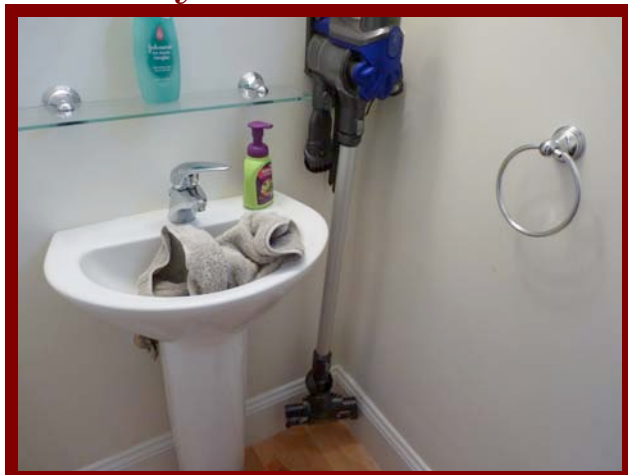

plate next to dishwasher

Syntax-Physics

goblet floating over piano

Note: Each participant only saw one version of each image in the experiment

Image set examples used in Vö and Wolfe

Consistent Control

towell near sink

pen on desk

Semantic

oven mitten near sink

spring onion on desk

Syntax-Mislocated

towell in sink

Syntax-Physics

pen floating over desk

Note: Each participant only saw one version of each image in the experiment

Image set examples used in Vö and Wolfe

Consistent Control

mouthwash near sink

chess piece on chessboard

Semantic

ketchup near sink

salt shaker on chessboard

Syntax-Mislocated

mouthwash in sink

chess piece floating over chessboard

Note: Each participant only saw one version of each image in the experiment

Image set examples used in Vö and Wolfe