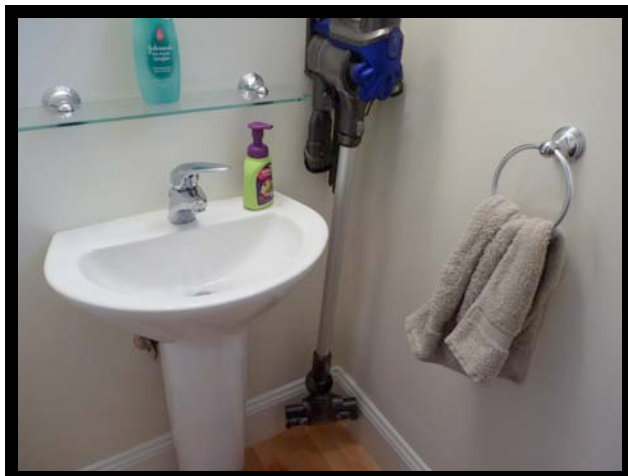

plate next to dishwasher

Syntax-Physics

goblet floating over piano

Note: Each participant only saw one version of each image in the experiment

Image set examples used in Vö and Wolfe

Consistent Control

towell near sink

pen on desk

Semantic

oven mitten near sink

spring onion on desk

Syntax-Mislocated

towell in sink

Syntax-Physics

pen floating over desk

Note: Each participant only saw one version of each image in the experiment

Image set examples used in Vö and Wolfe

Consistent Control

mouthwash near sink

chess piece on chessboard

Semantic

ketchup near sink

salt shaker on chessboard

Syntax-Mislocated

mouthwash in sink

chess piece floating over chessboard

Note: Each participant only saw one version of each image in the experiment

Image set examples used in Vö and Wolfe