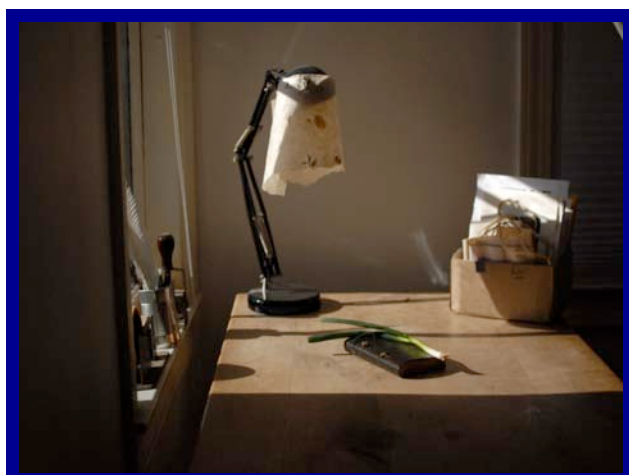

plate next to dishwasher

Syntax-Physics

goblet floating over piano

Note: Each participant only saw one version of each image in the experiment

Image set examples used in Vö and Wolfe

Consistent Control

towell near sink

pen on desk

Semantic

oven mitten near sink

spring onion on desk

Syntax-Mislocated

towell in sink

Syntax-Physics

pen floating over desk

Note: Each participant only saw one version of each image in the experiment

Image set examples used in Vö and Wolfe

Consistent Control

mouthwash near sink

chess piece on chessboard

Semantic

ketchup near sink