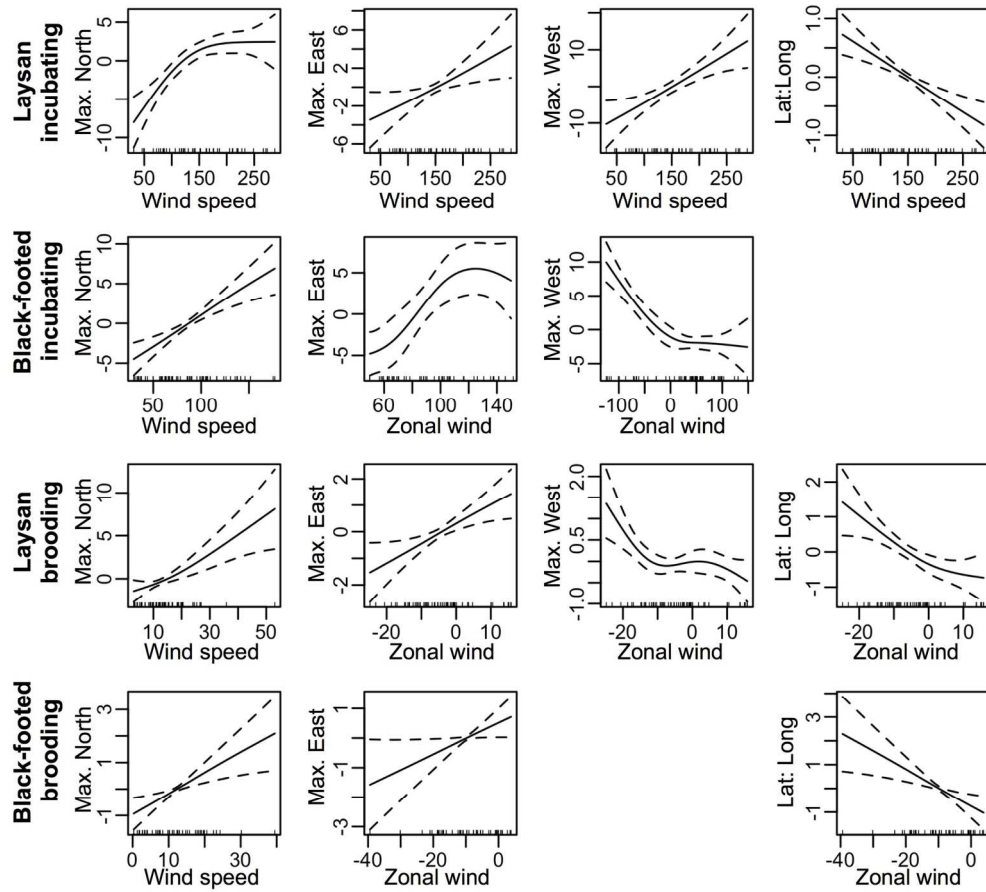

117x173mm (300 x 300 DPI)

Supplementary Figure 2  
 173x155mm (300 x 300 DPI)

Supplementary Figure 3  
699x699mm (72 x 72 DPI)

Wind speed  
High : 16  
Low : 1

Wind speed  
High : 10  
Low : 1

Wind speed  
High : 11  
Low : 1

Wind speed  
High : 10  
Low : 1