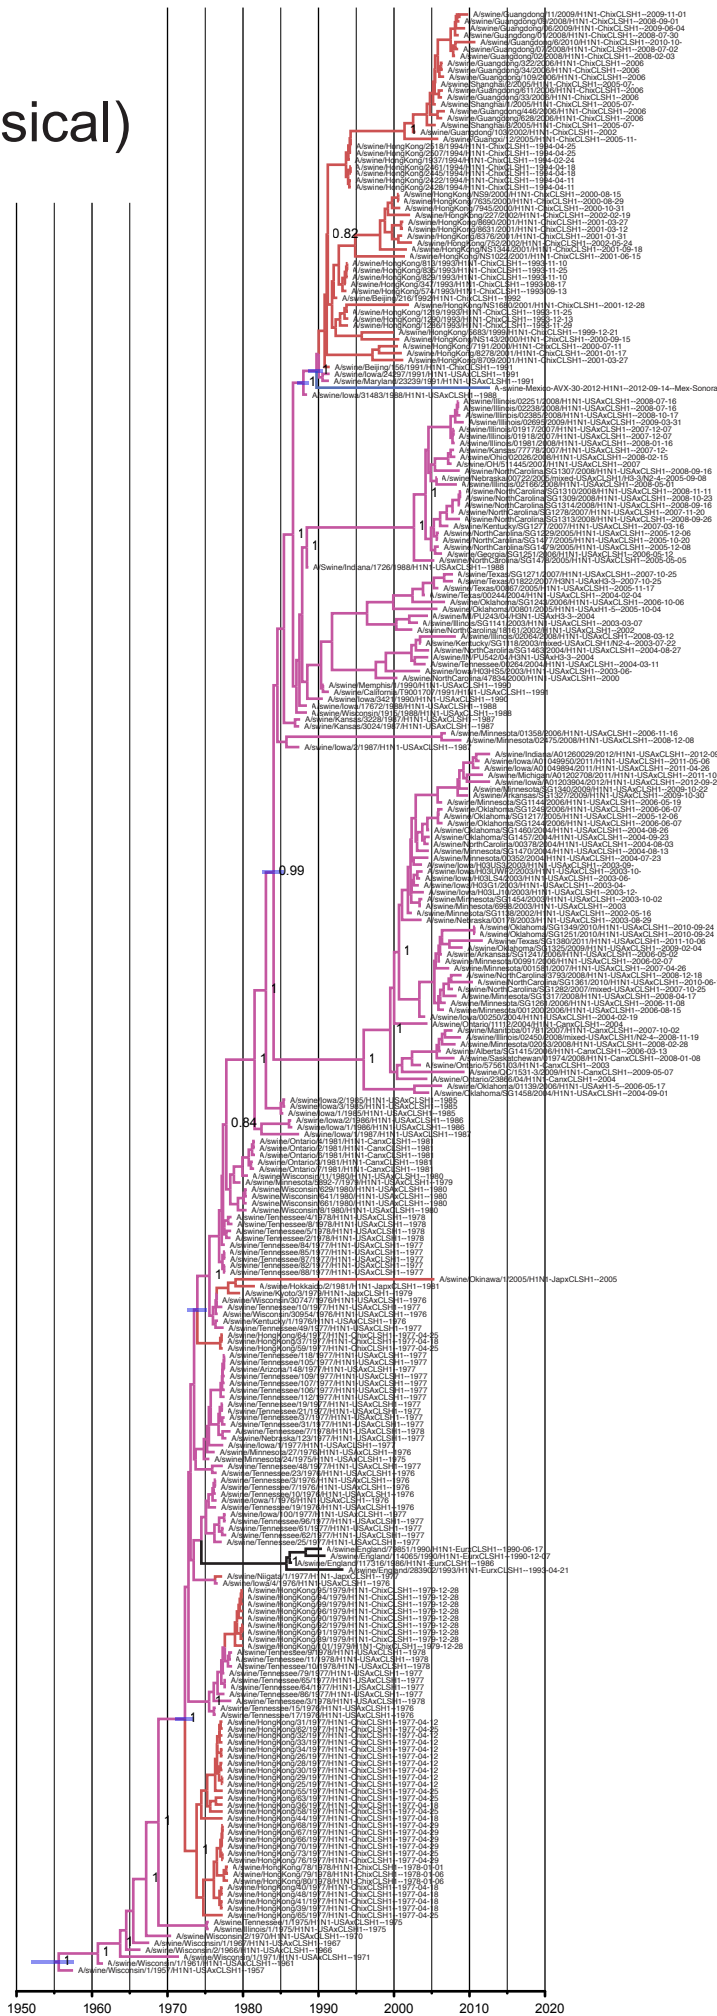

N1 (classical)

Key

- human seasonal H3N2
- Asia
- Mexico-Sonora
- Europe

Sonora

1950 1960 1970 1980 1990 2000 2010 2020