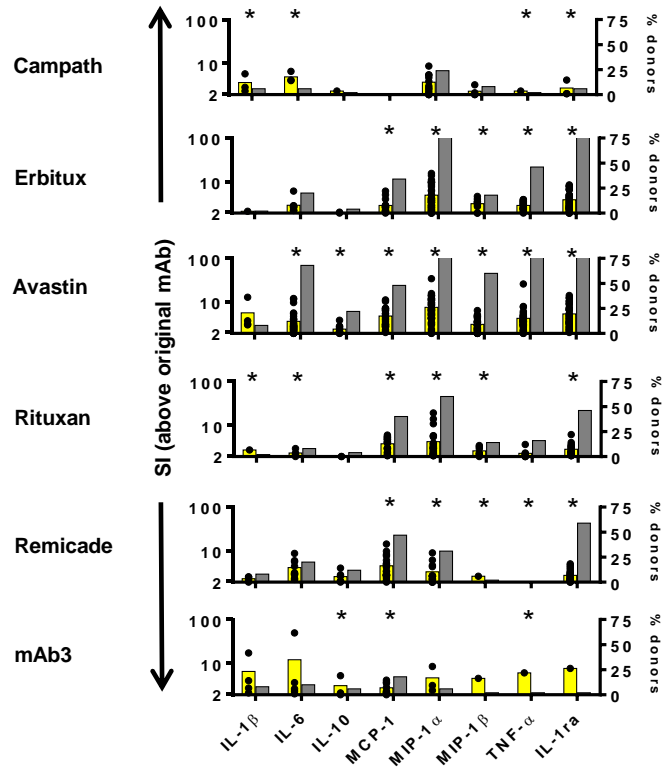

A Early (20 hour) Response

B Late-stage (7 day) Response

S2 Fig