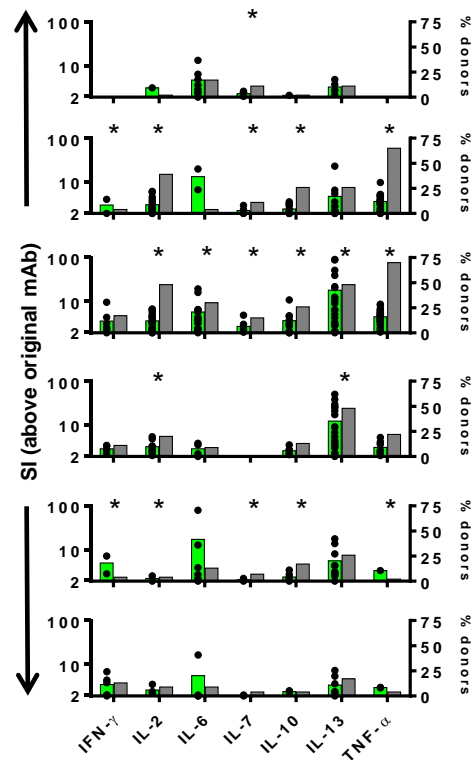

A Early (20 hour) Response

B Late-stage (7 day) Response

S2 Fig