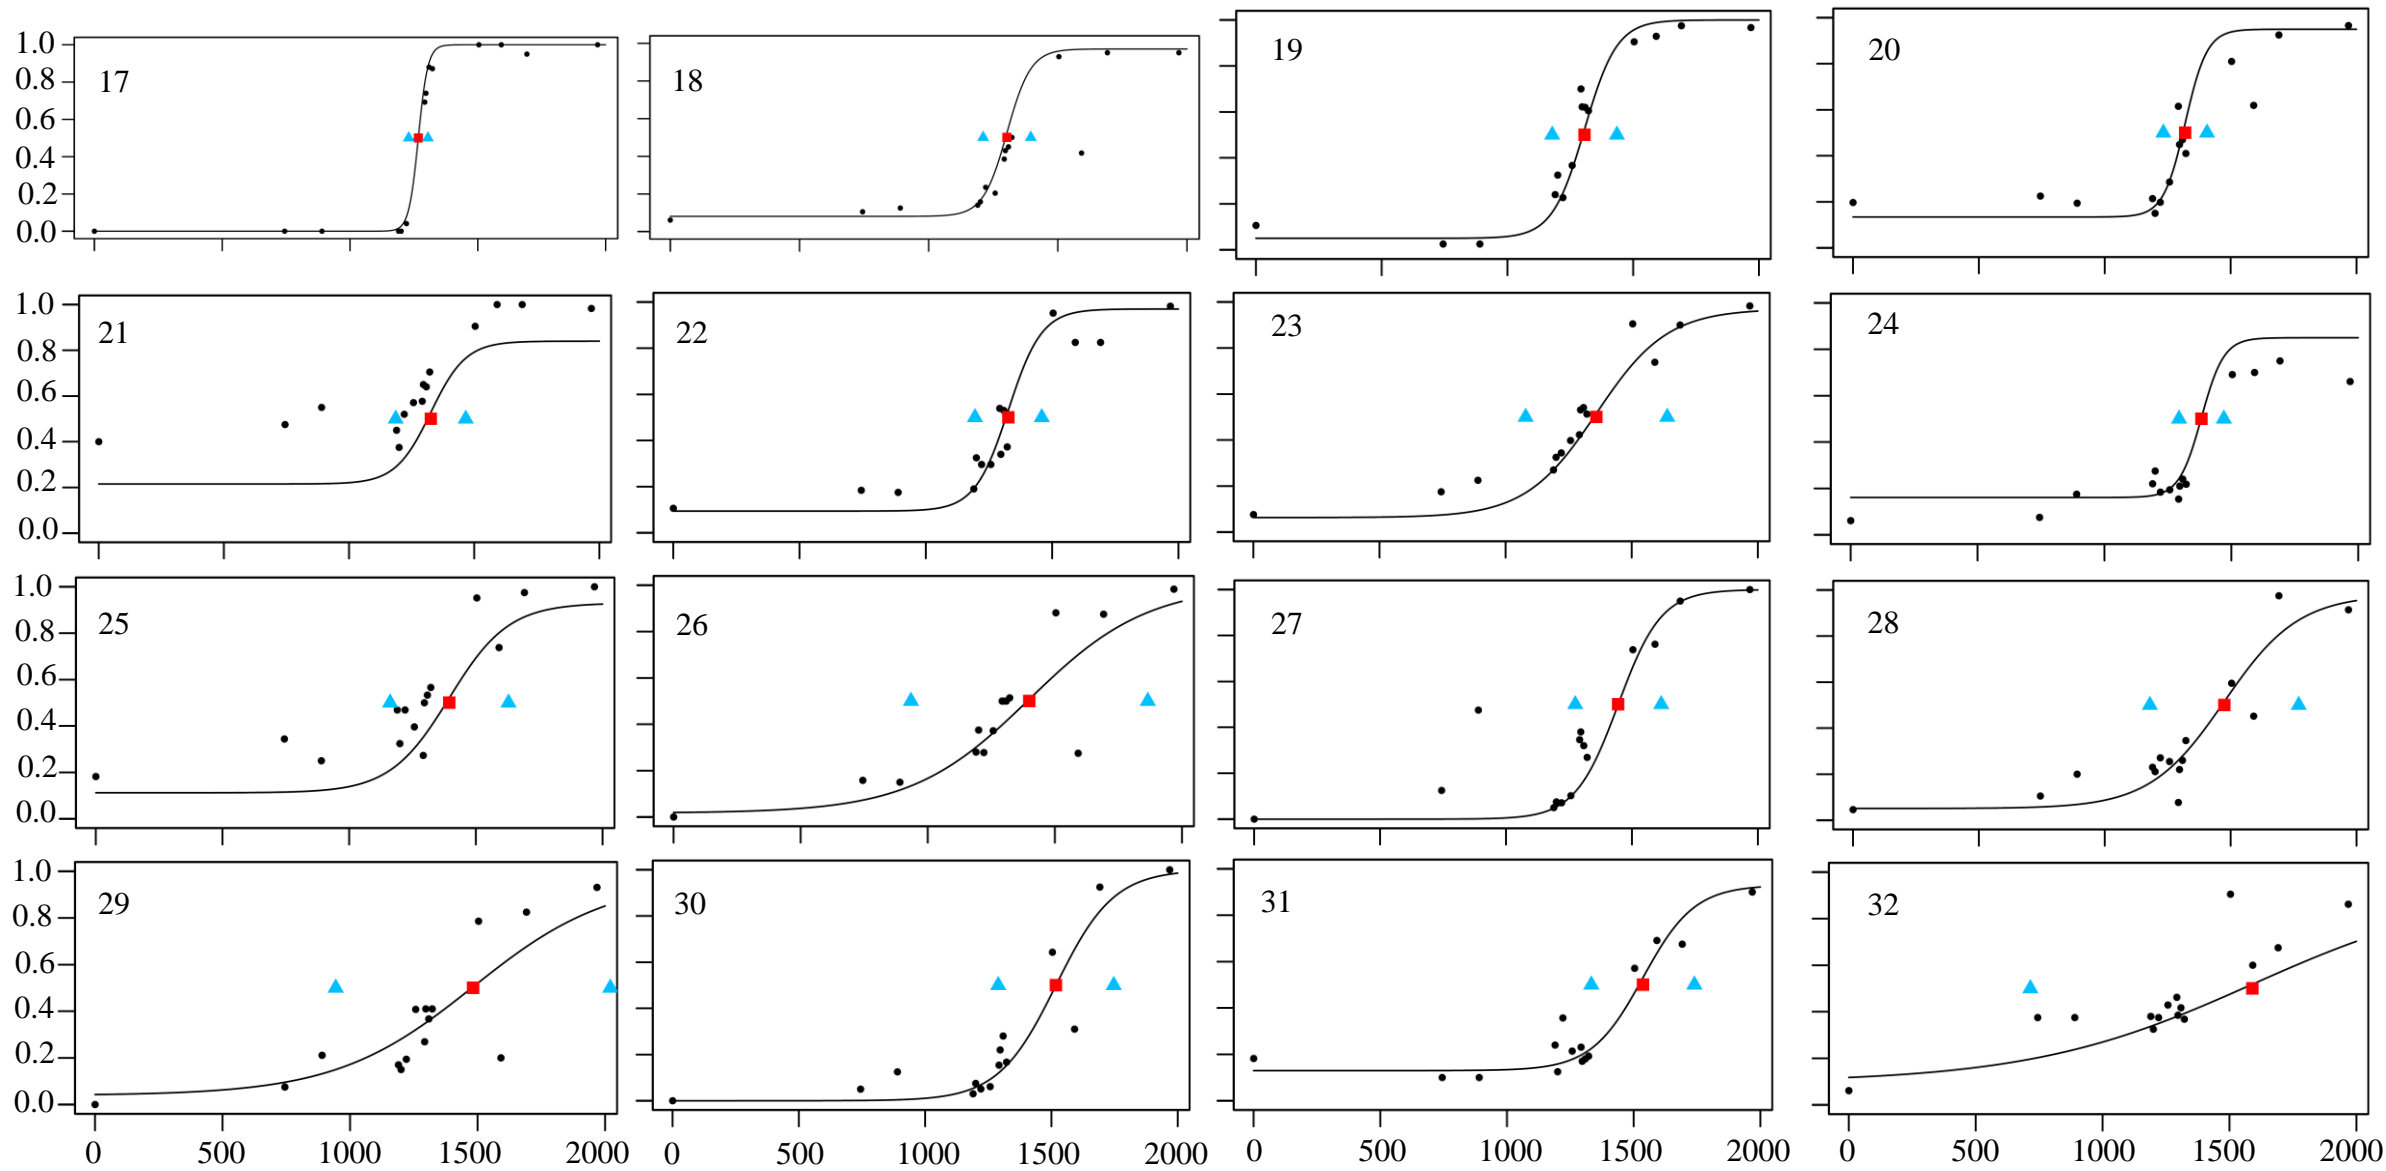

Frequency

Distance from Sapelo, GA (km)